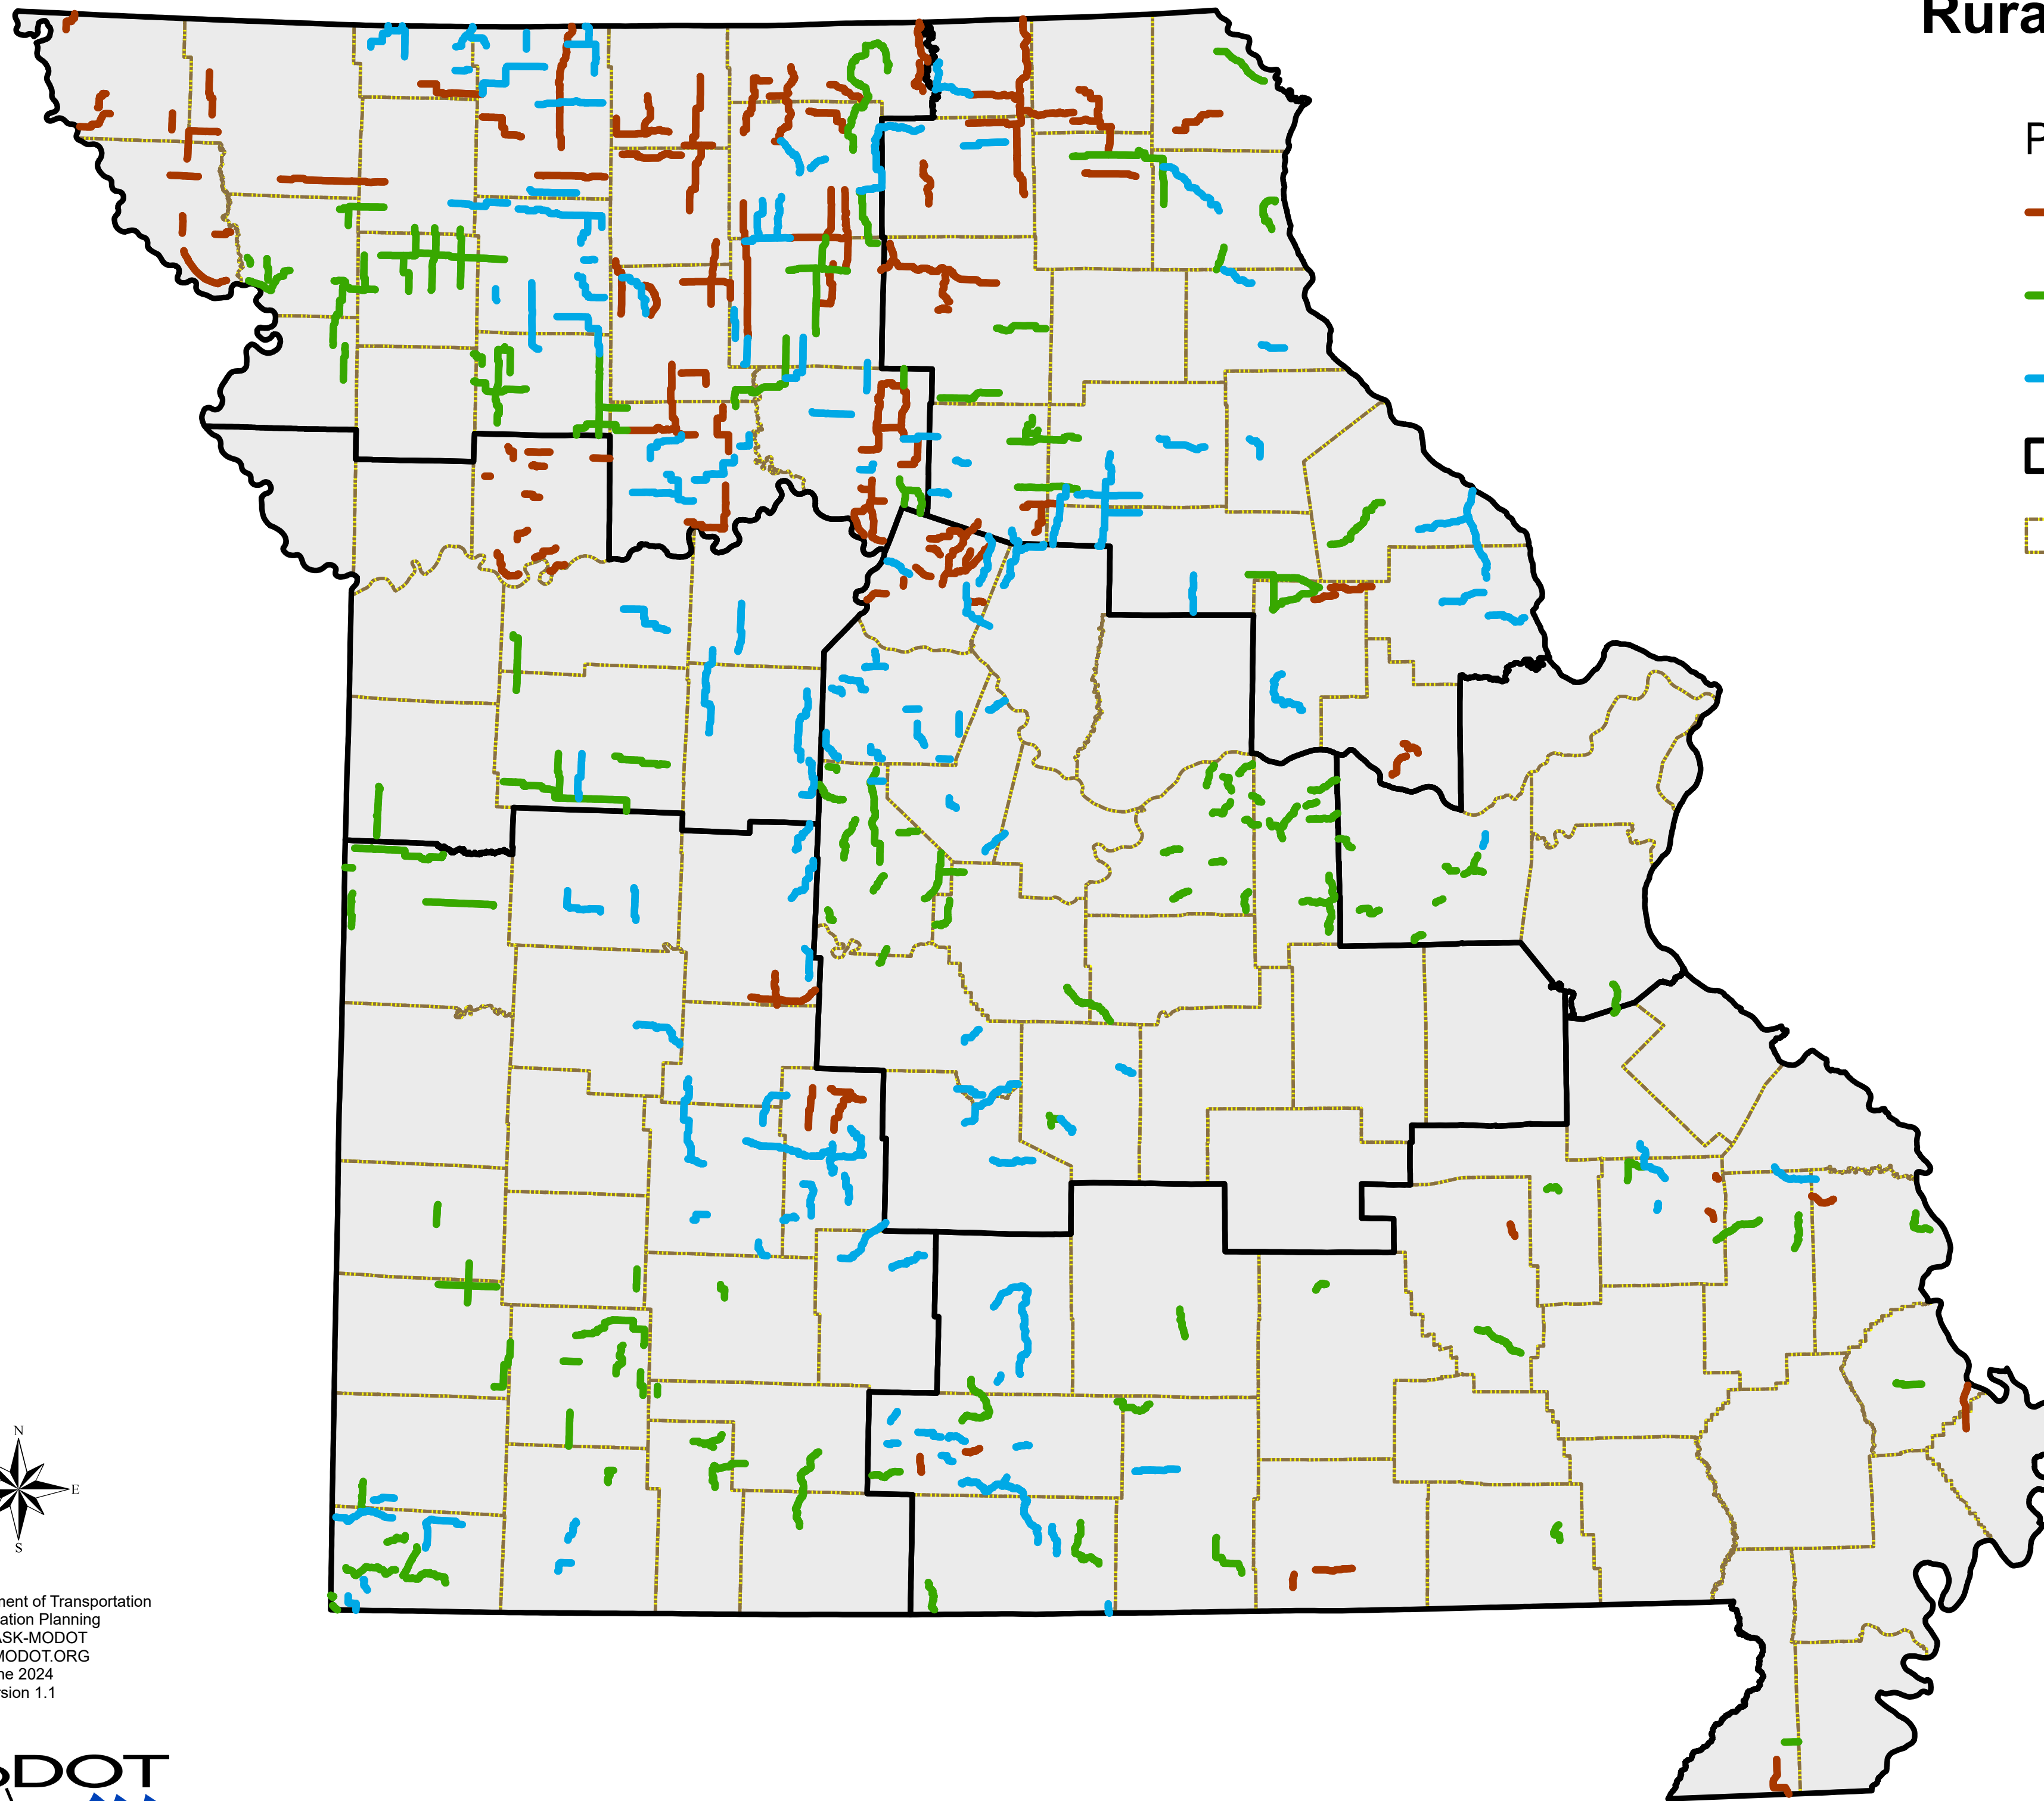

Governor's Rural Route Projects

Programmed Year

— 2023

— 2024

— 2025

MoDOT Districts

County

Missouri Department of Transportation
Transportation Planning
1-888-ASK-MODOT
WWW.MODOT.ORG
June 2024
Version 1.1