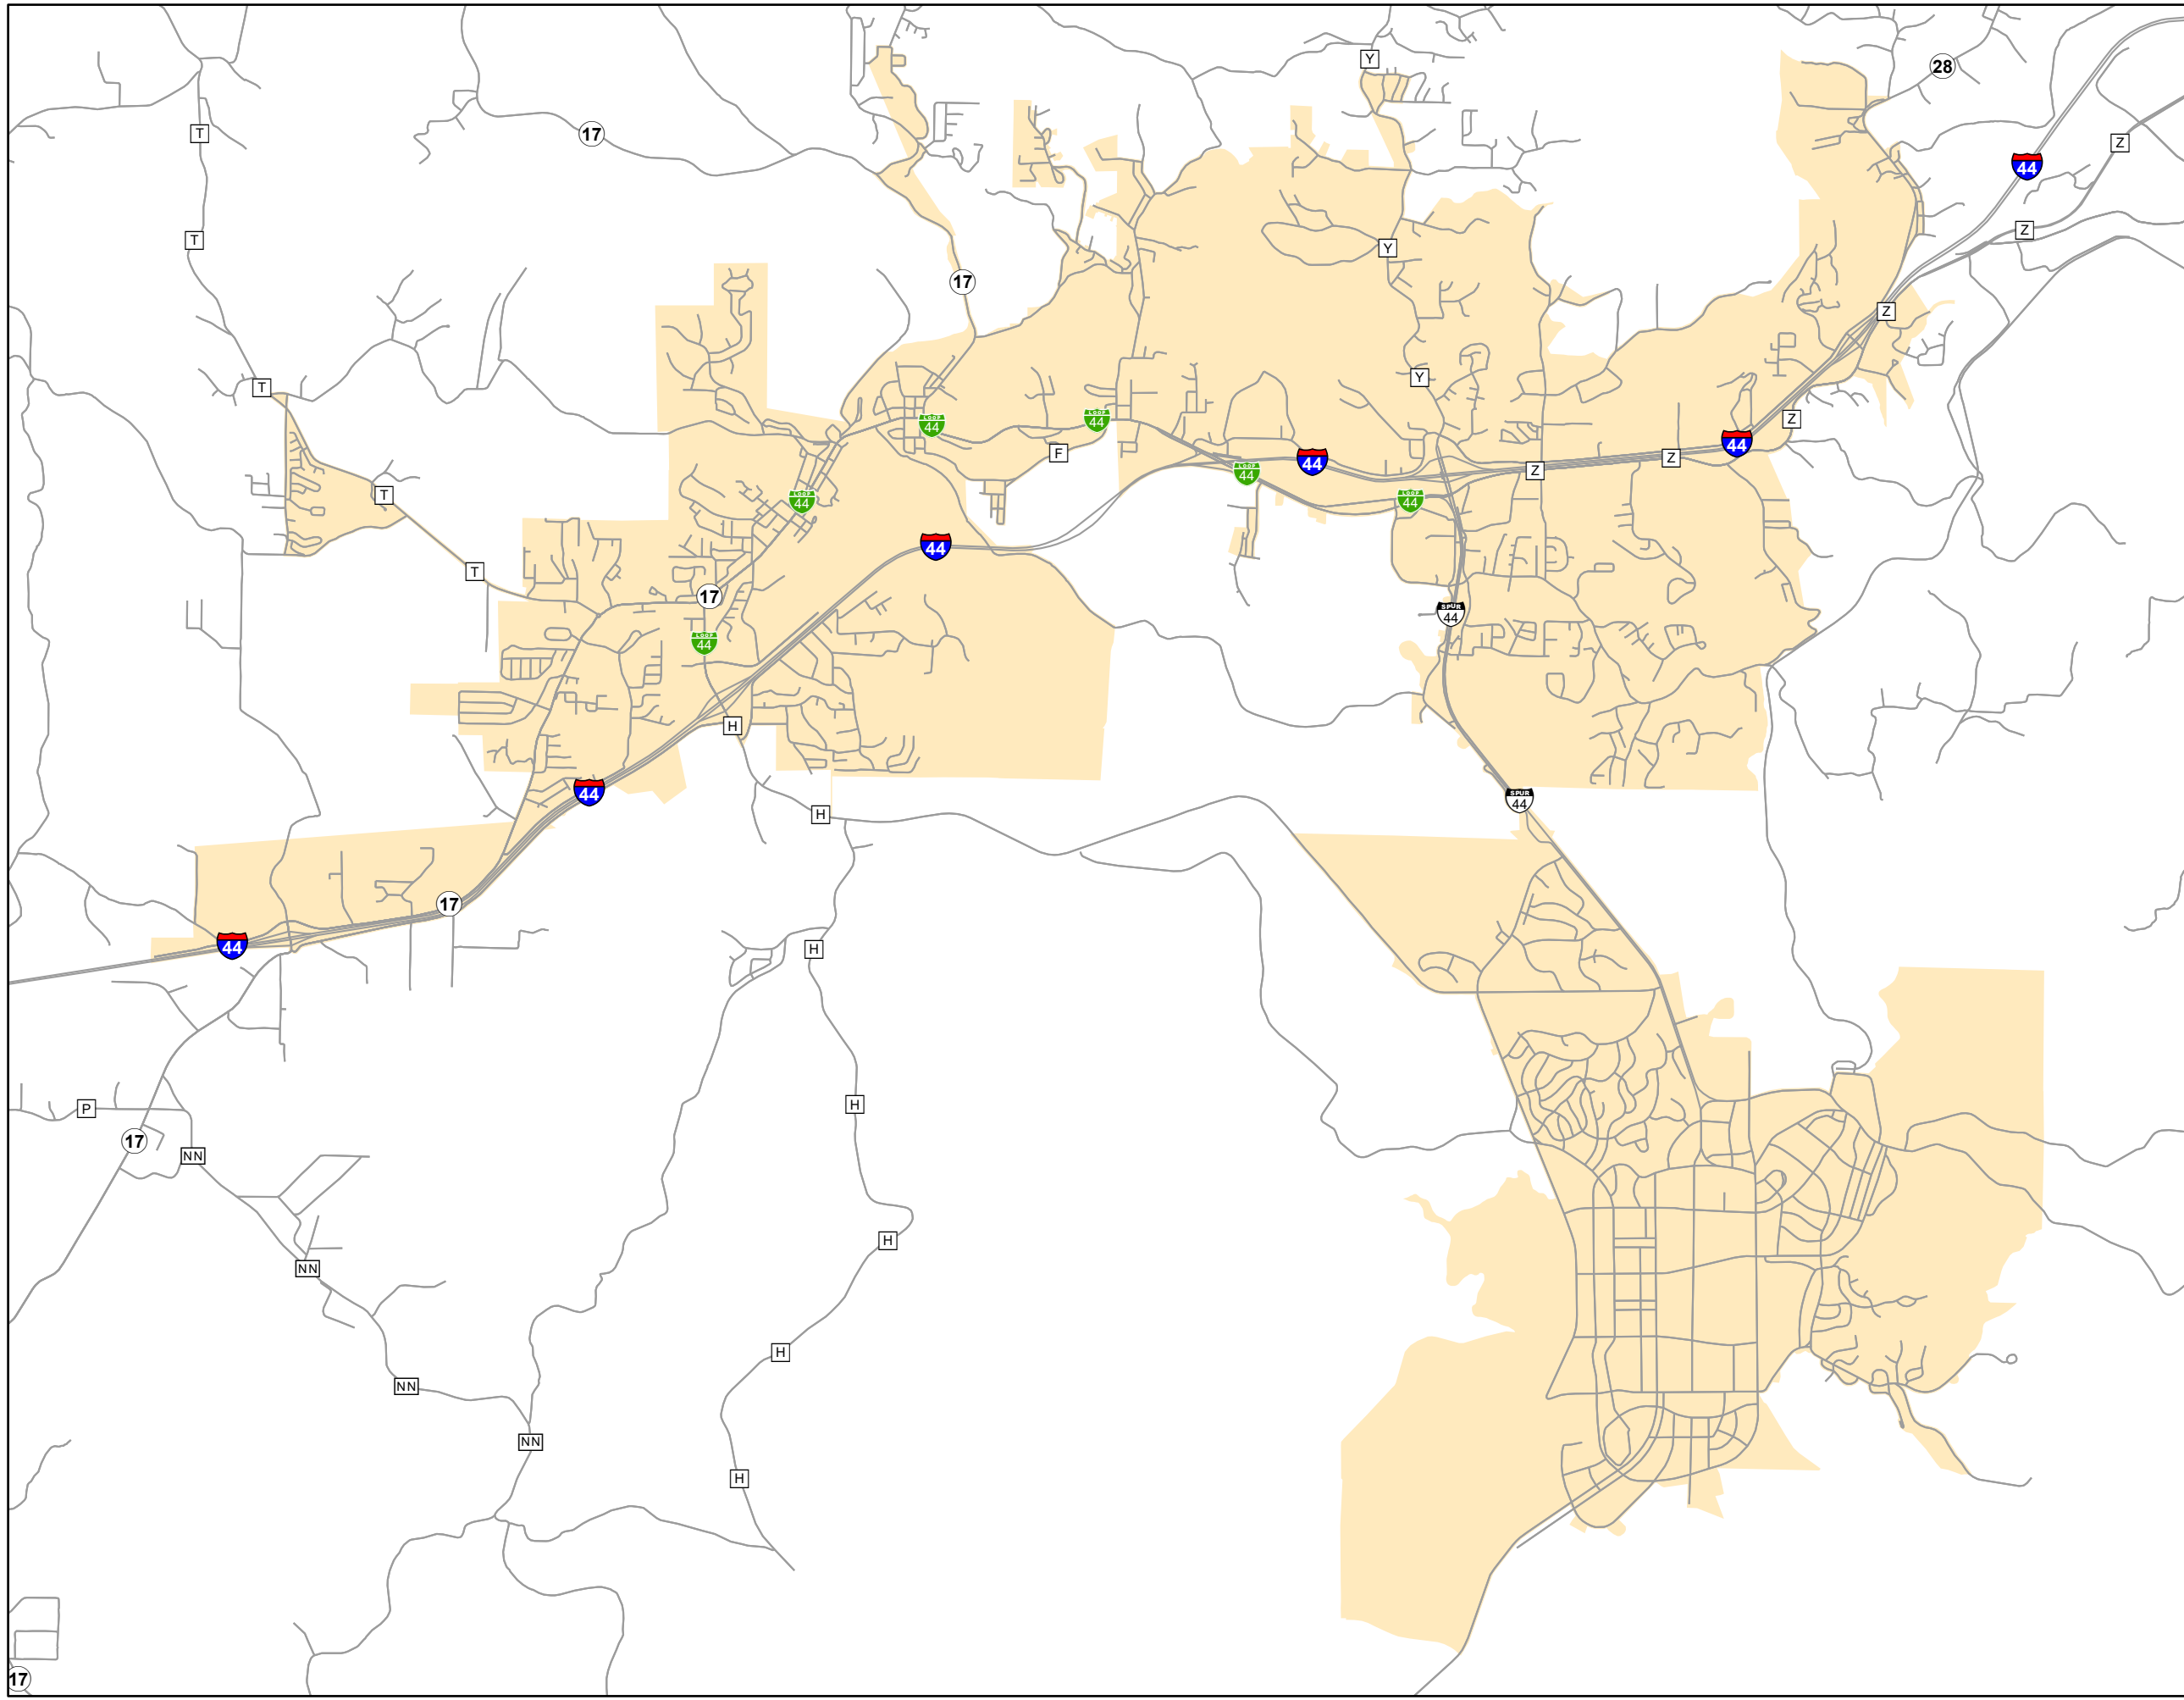

State System Urban Area

FORT LEONARD WOOD MISSOURI

State System Class	Miles
Interstate	10.938
Primary	9.251
Supplementary	25.172
State Marked - NOS	
Other Roads	
Urban Area	

105 W. Capitol Ave.
Jefferson City, MO 65102
Phone (573) 526-5478
Fax (573) 526-8052

April 2026