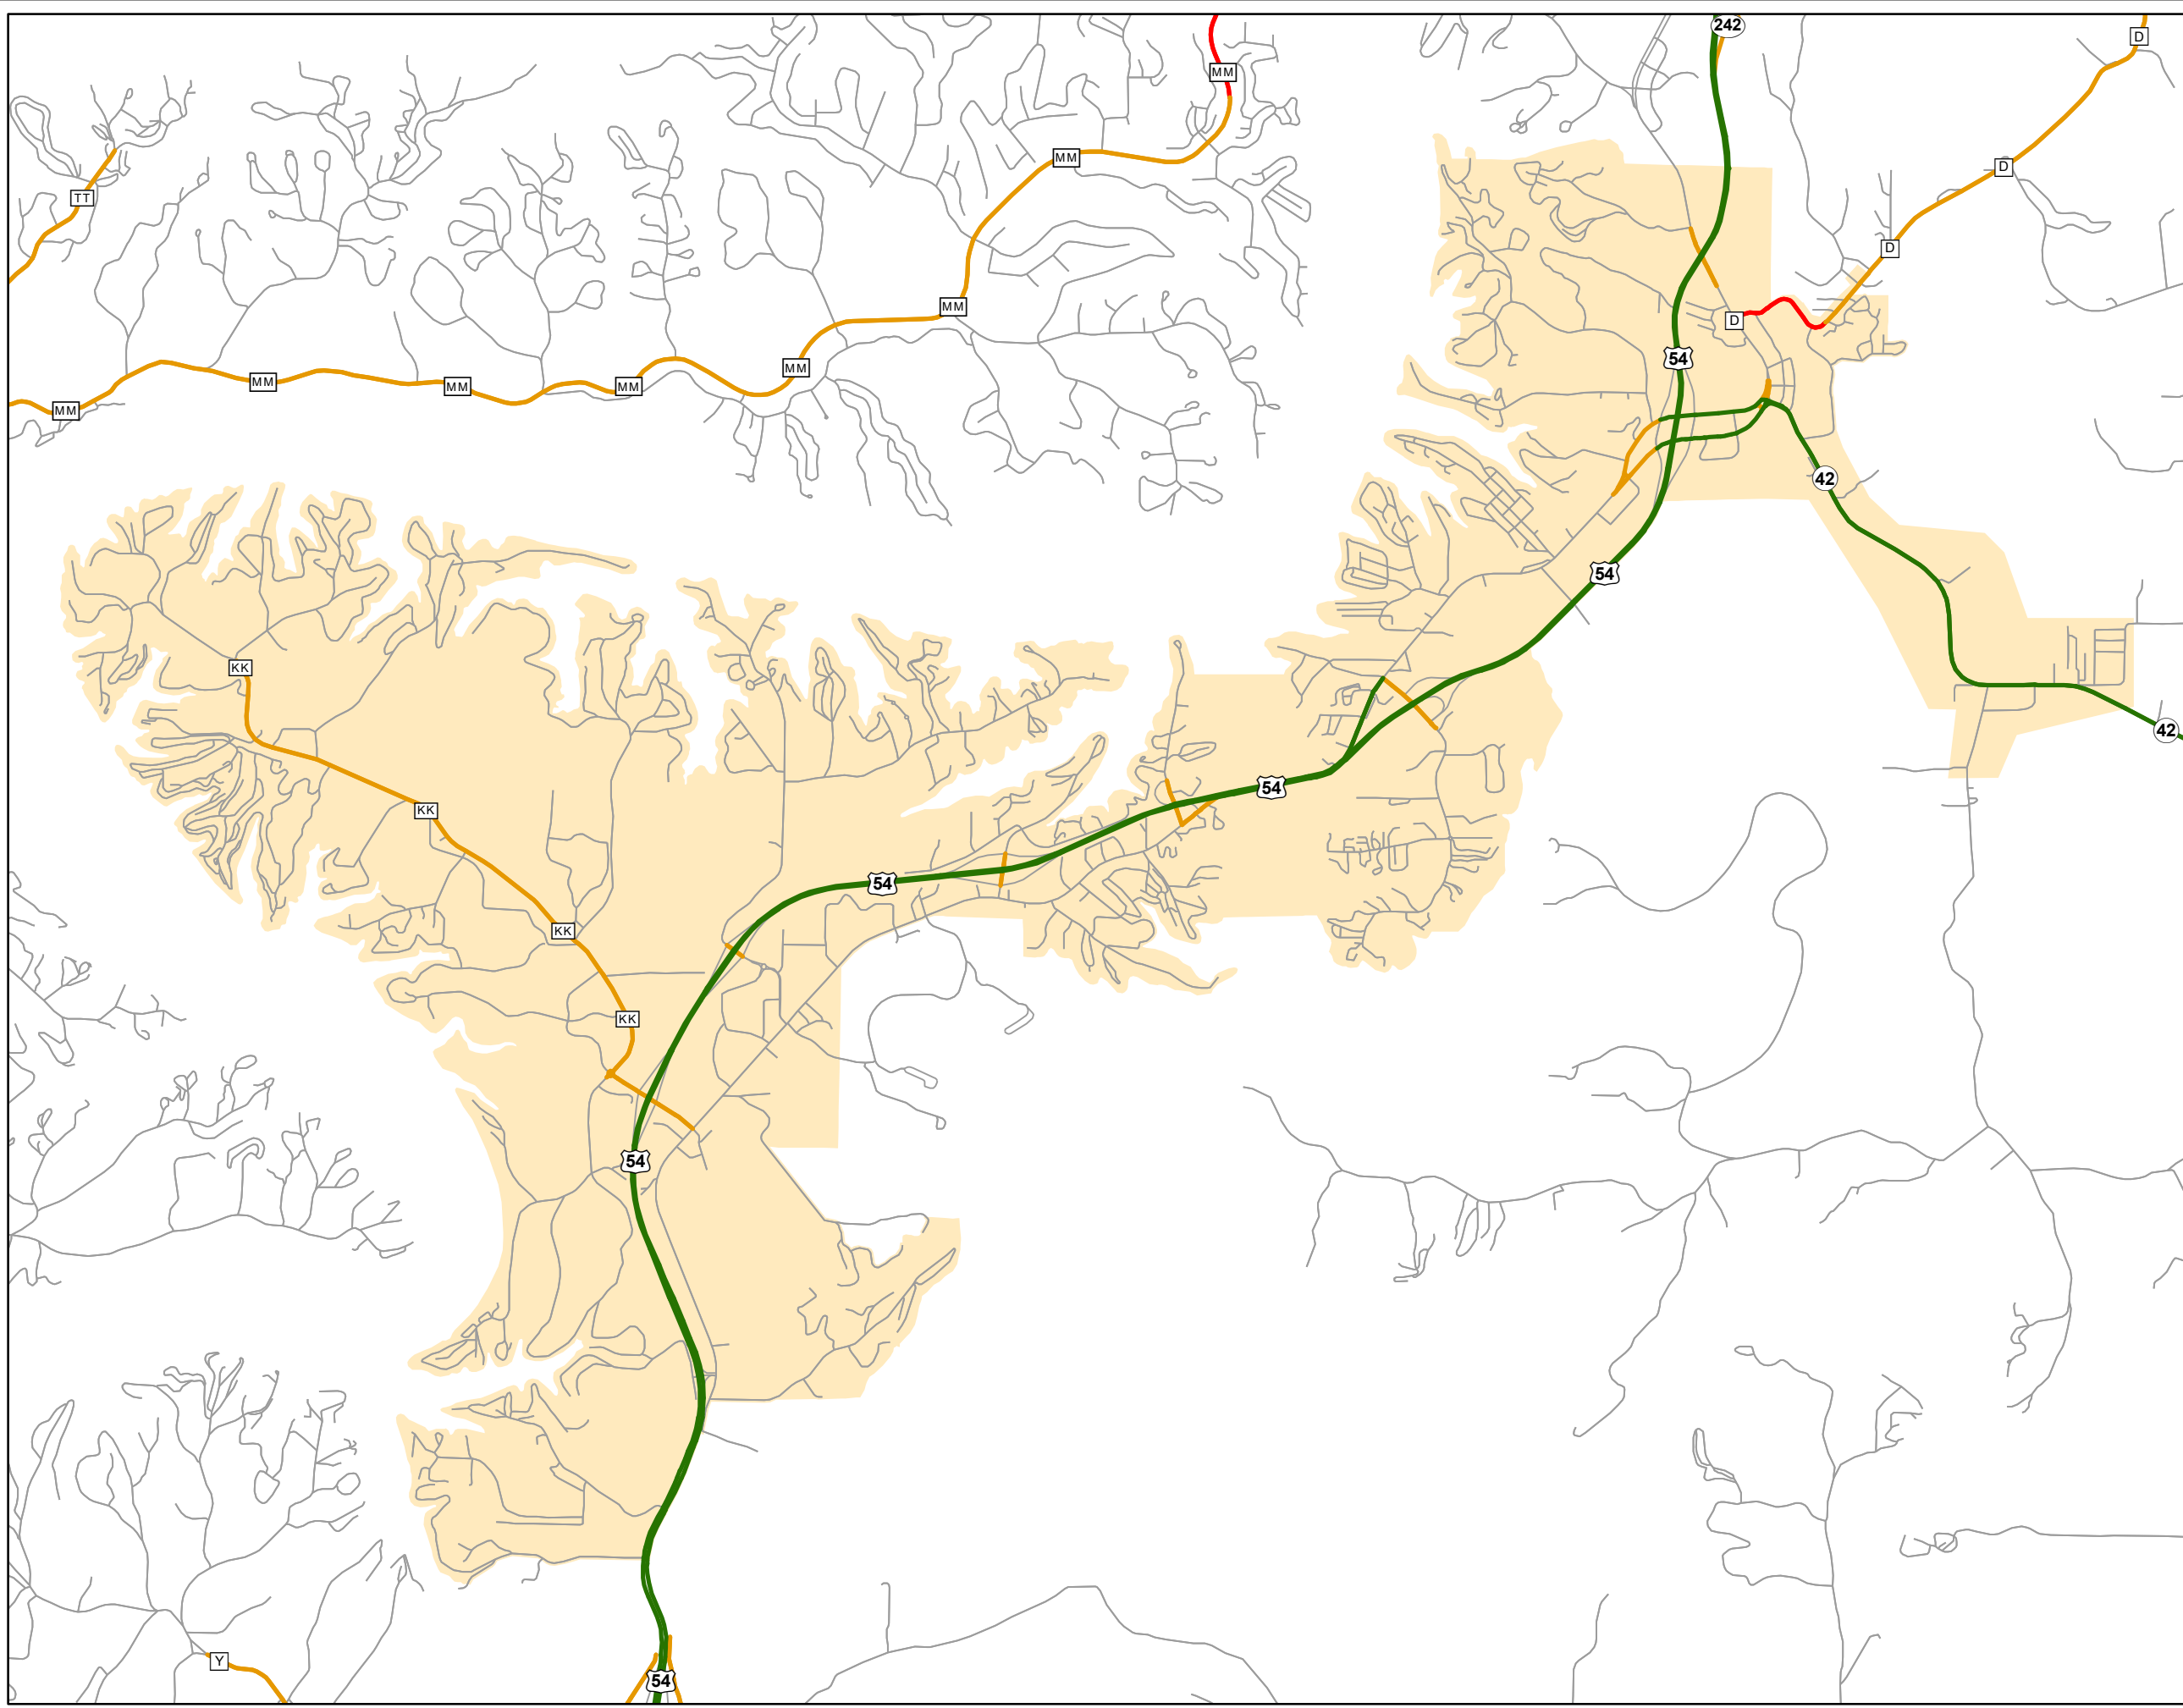

# State System Urban Area

## OSAGE BEACH MISSOURI

State System Class	Miles
Interstate	0
Primary	11.653
Supplementary	4.923
State Marked - NOS	
Other Roads	
Urban Area	

105 W. Capitol Ave.  
Jefferson City, MO 65102  
Phone (573) 526-5478  
Fax (573) 526-8052