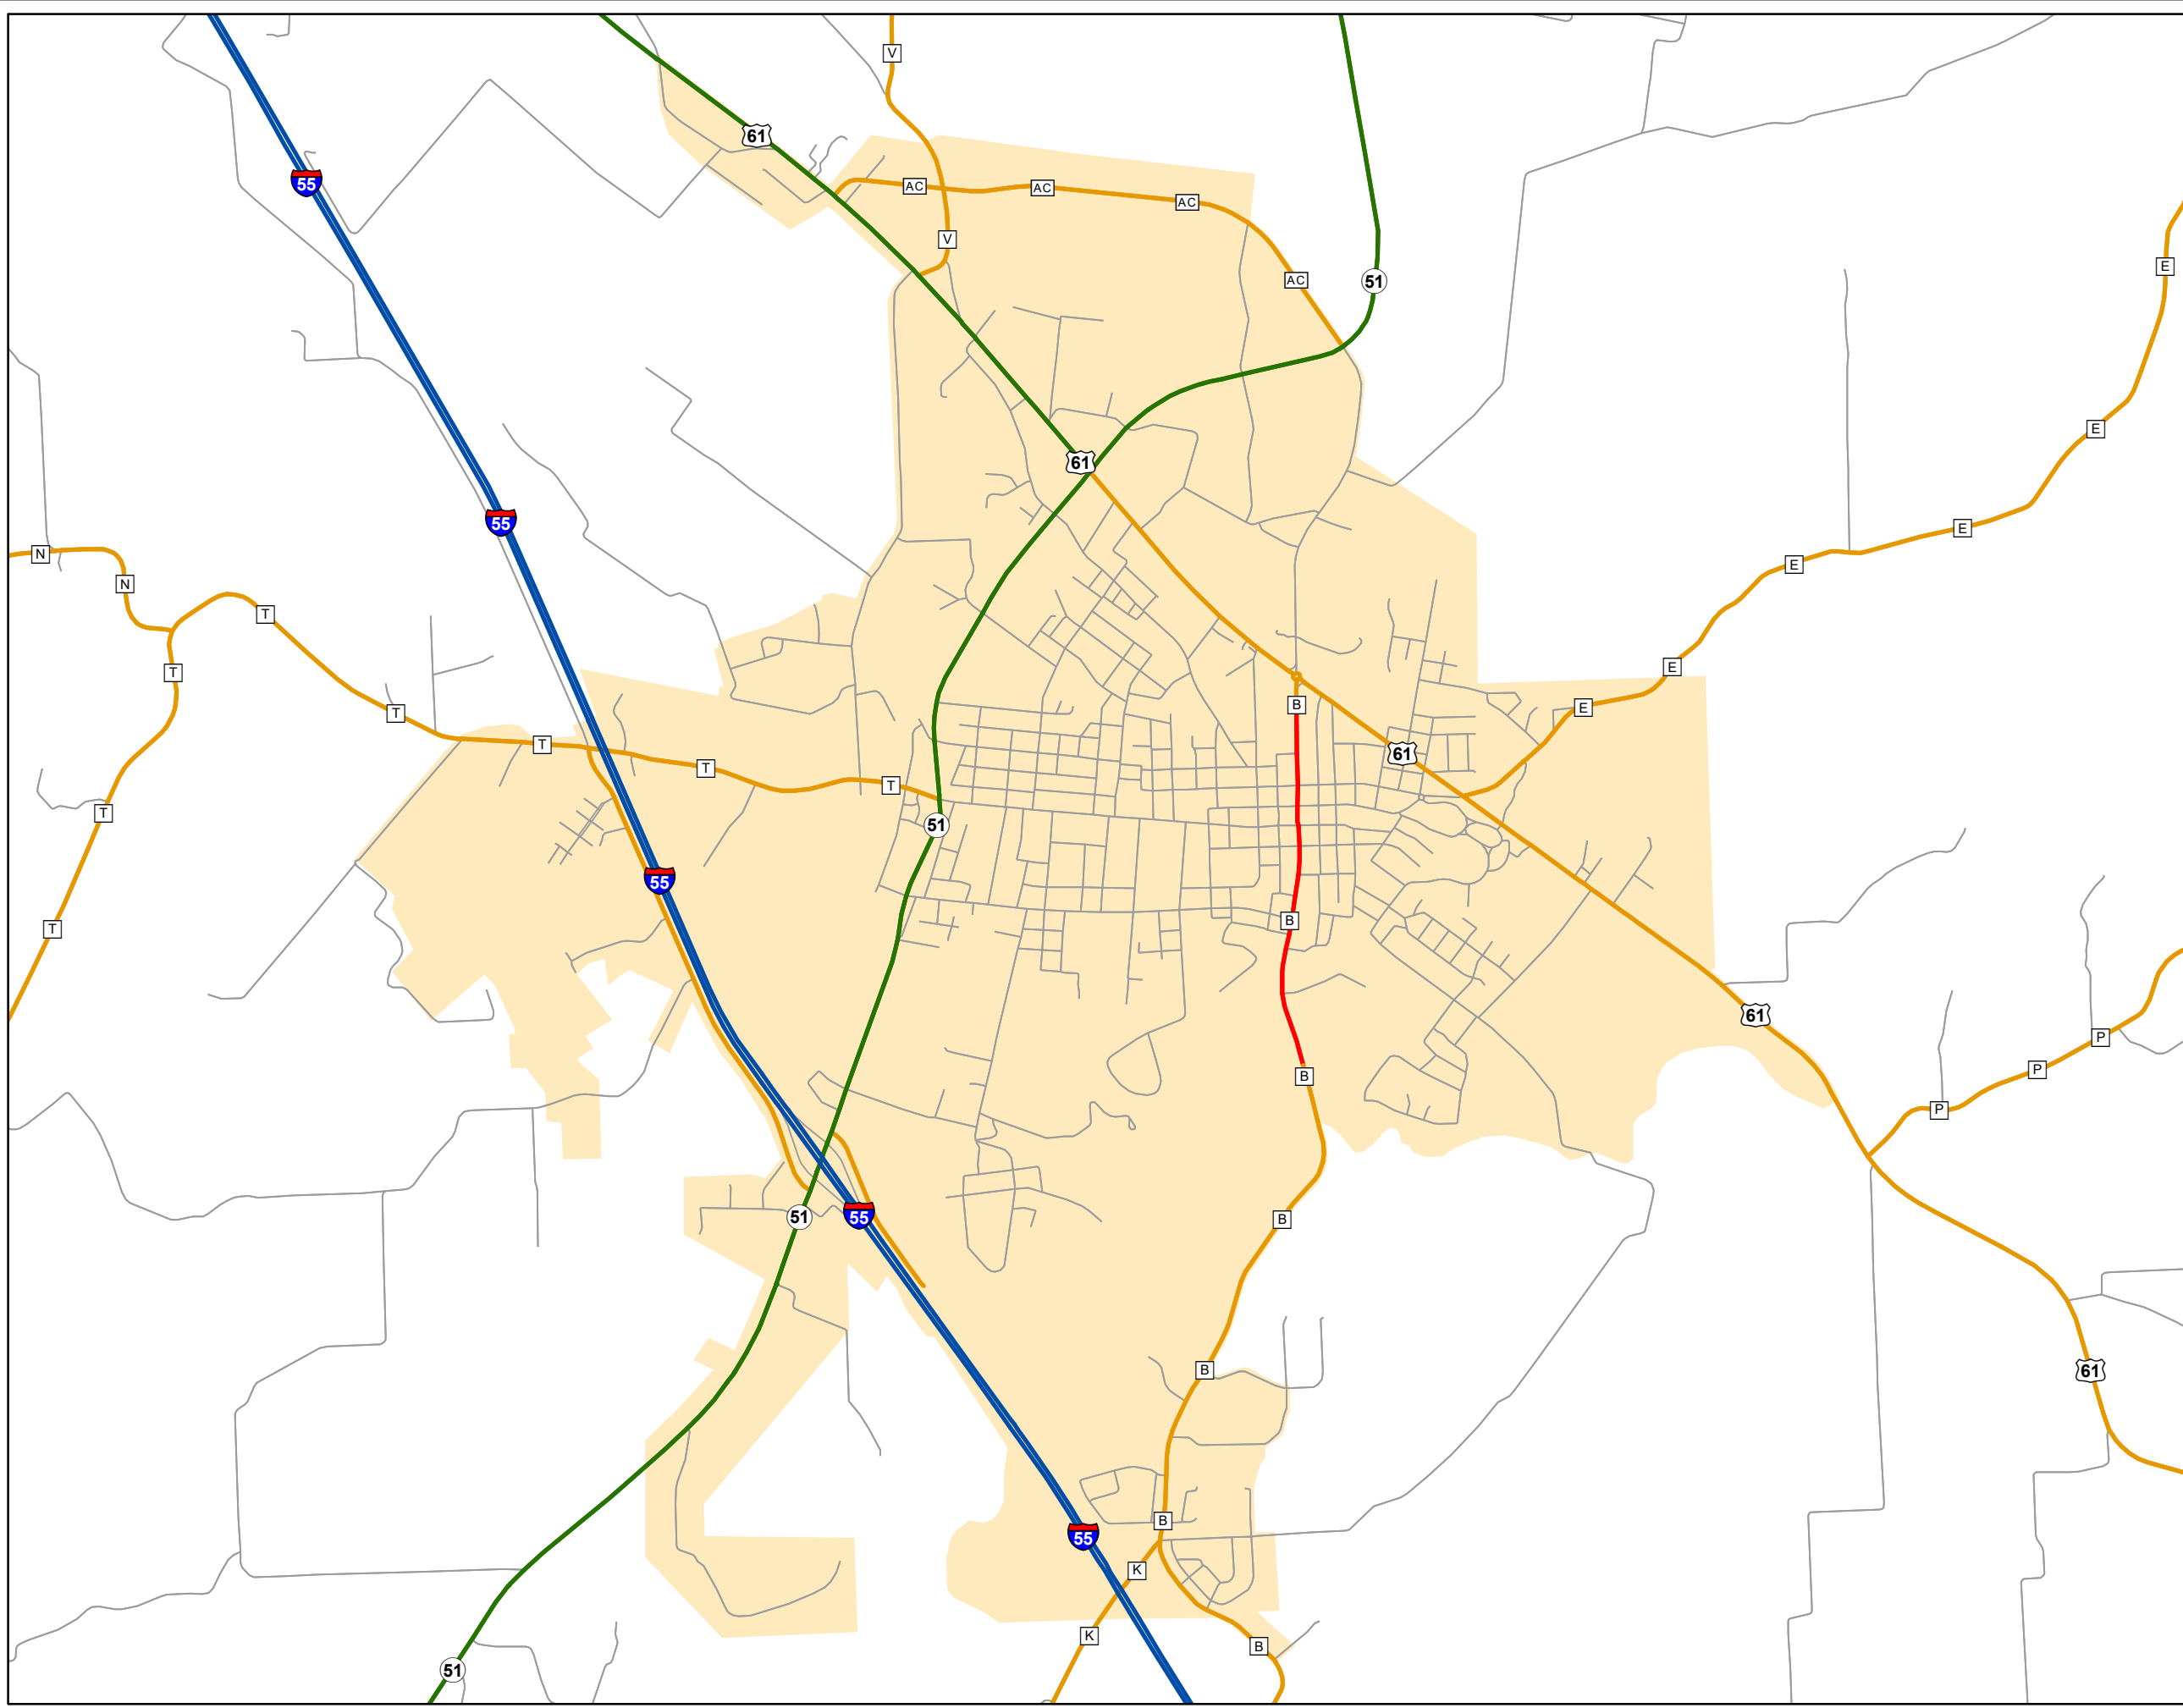

State System Urban Area

**PERRYVILLE
MISSOURI**

State System Class	Miles
Interstate	3.486
Primary	6.651
Supplementary	13.033
State Marked - NOS	
Other Roads	
Urban Area	

105 W. Capitol Ave.
Jefferson City, MO 65102
Phone (573) 526-5478
Fax (573) 526-8052