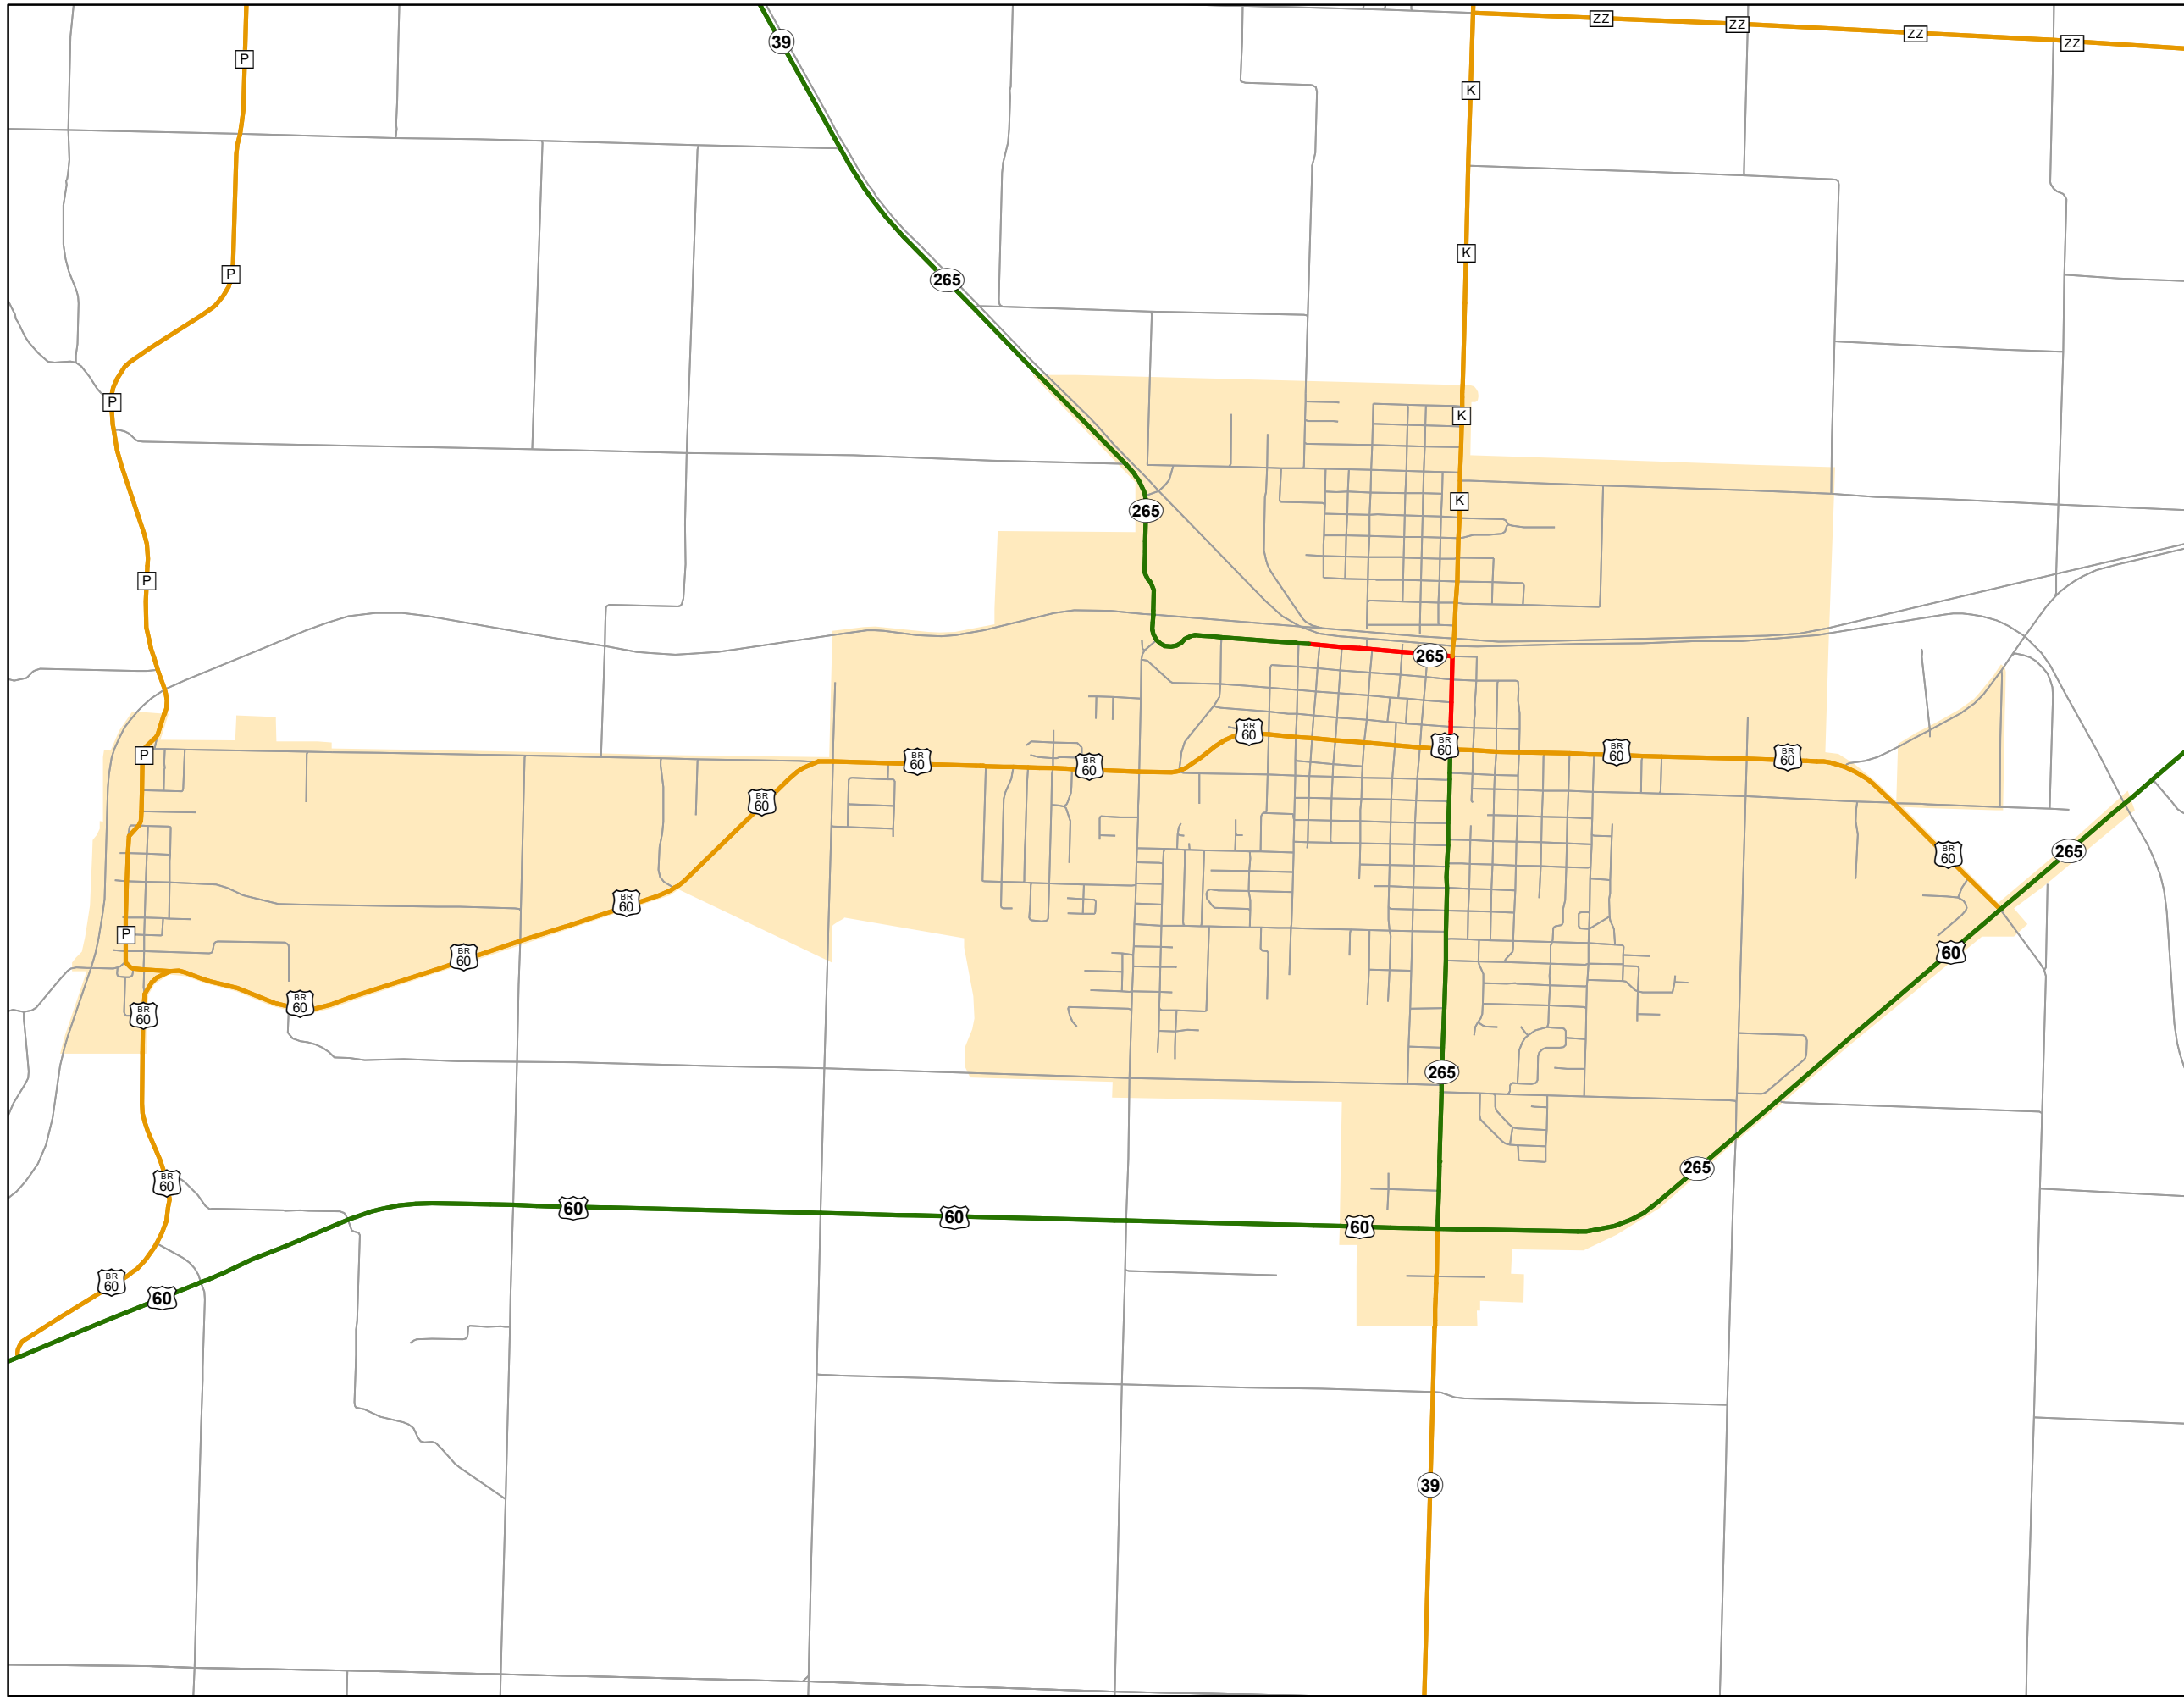

# State System Urban Area

**AURORA  
MISSOURI**

State System Class	Miles
Interstate	0
Primary	6.2
Supplementary	8.984
State Marked - NOS	
Other Roads	
Urban Area	

105 W. Capitol Ave.  
Jefferson City, MO 65102  
Phone (573) 526-5478  
Fax (573) 526-8052

April 2024