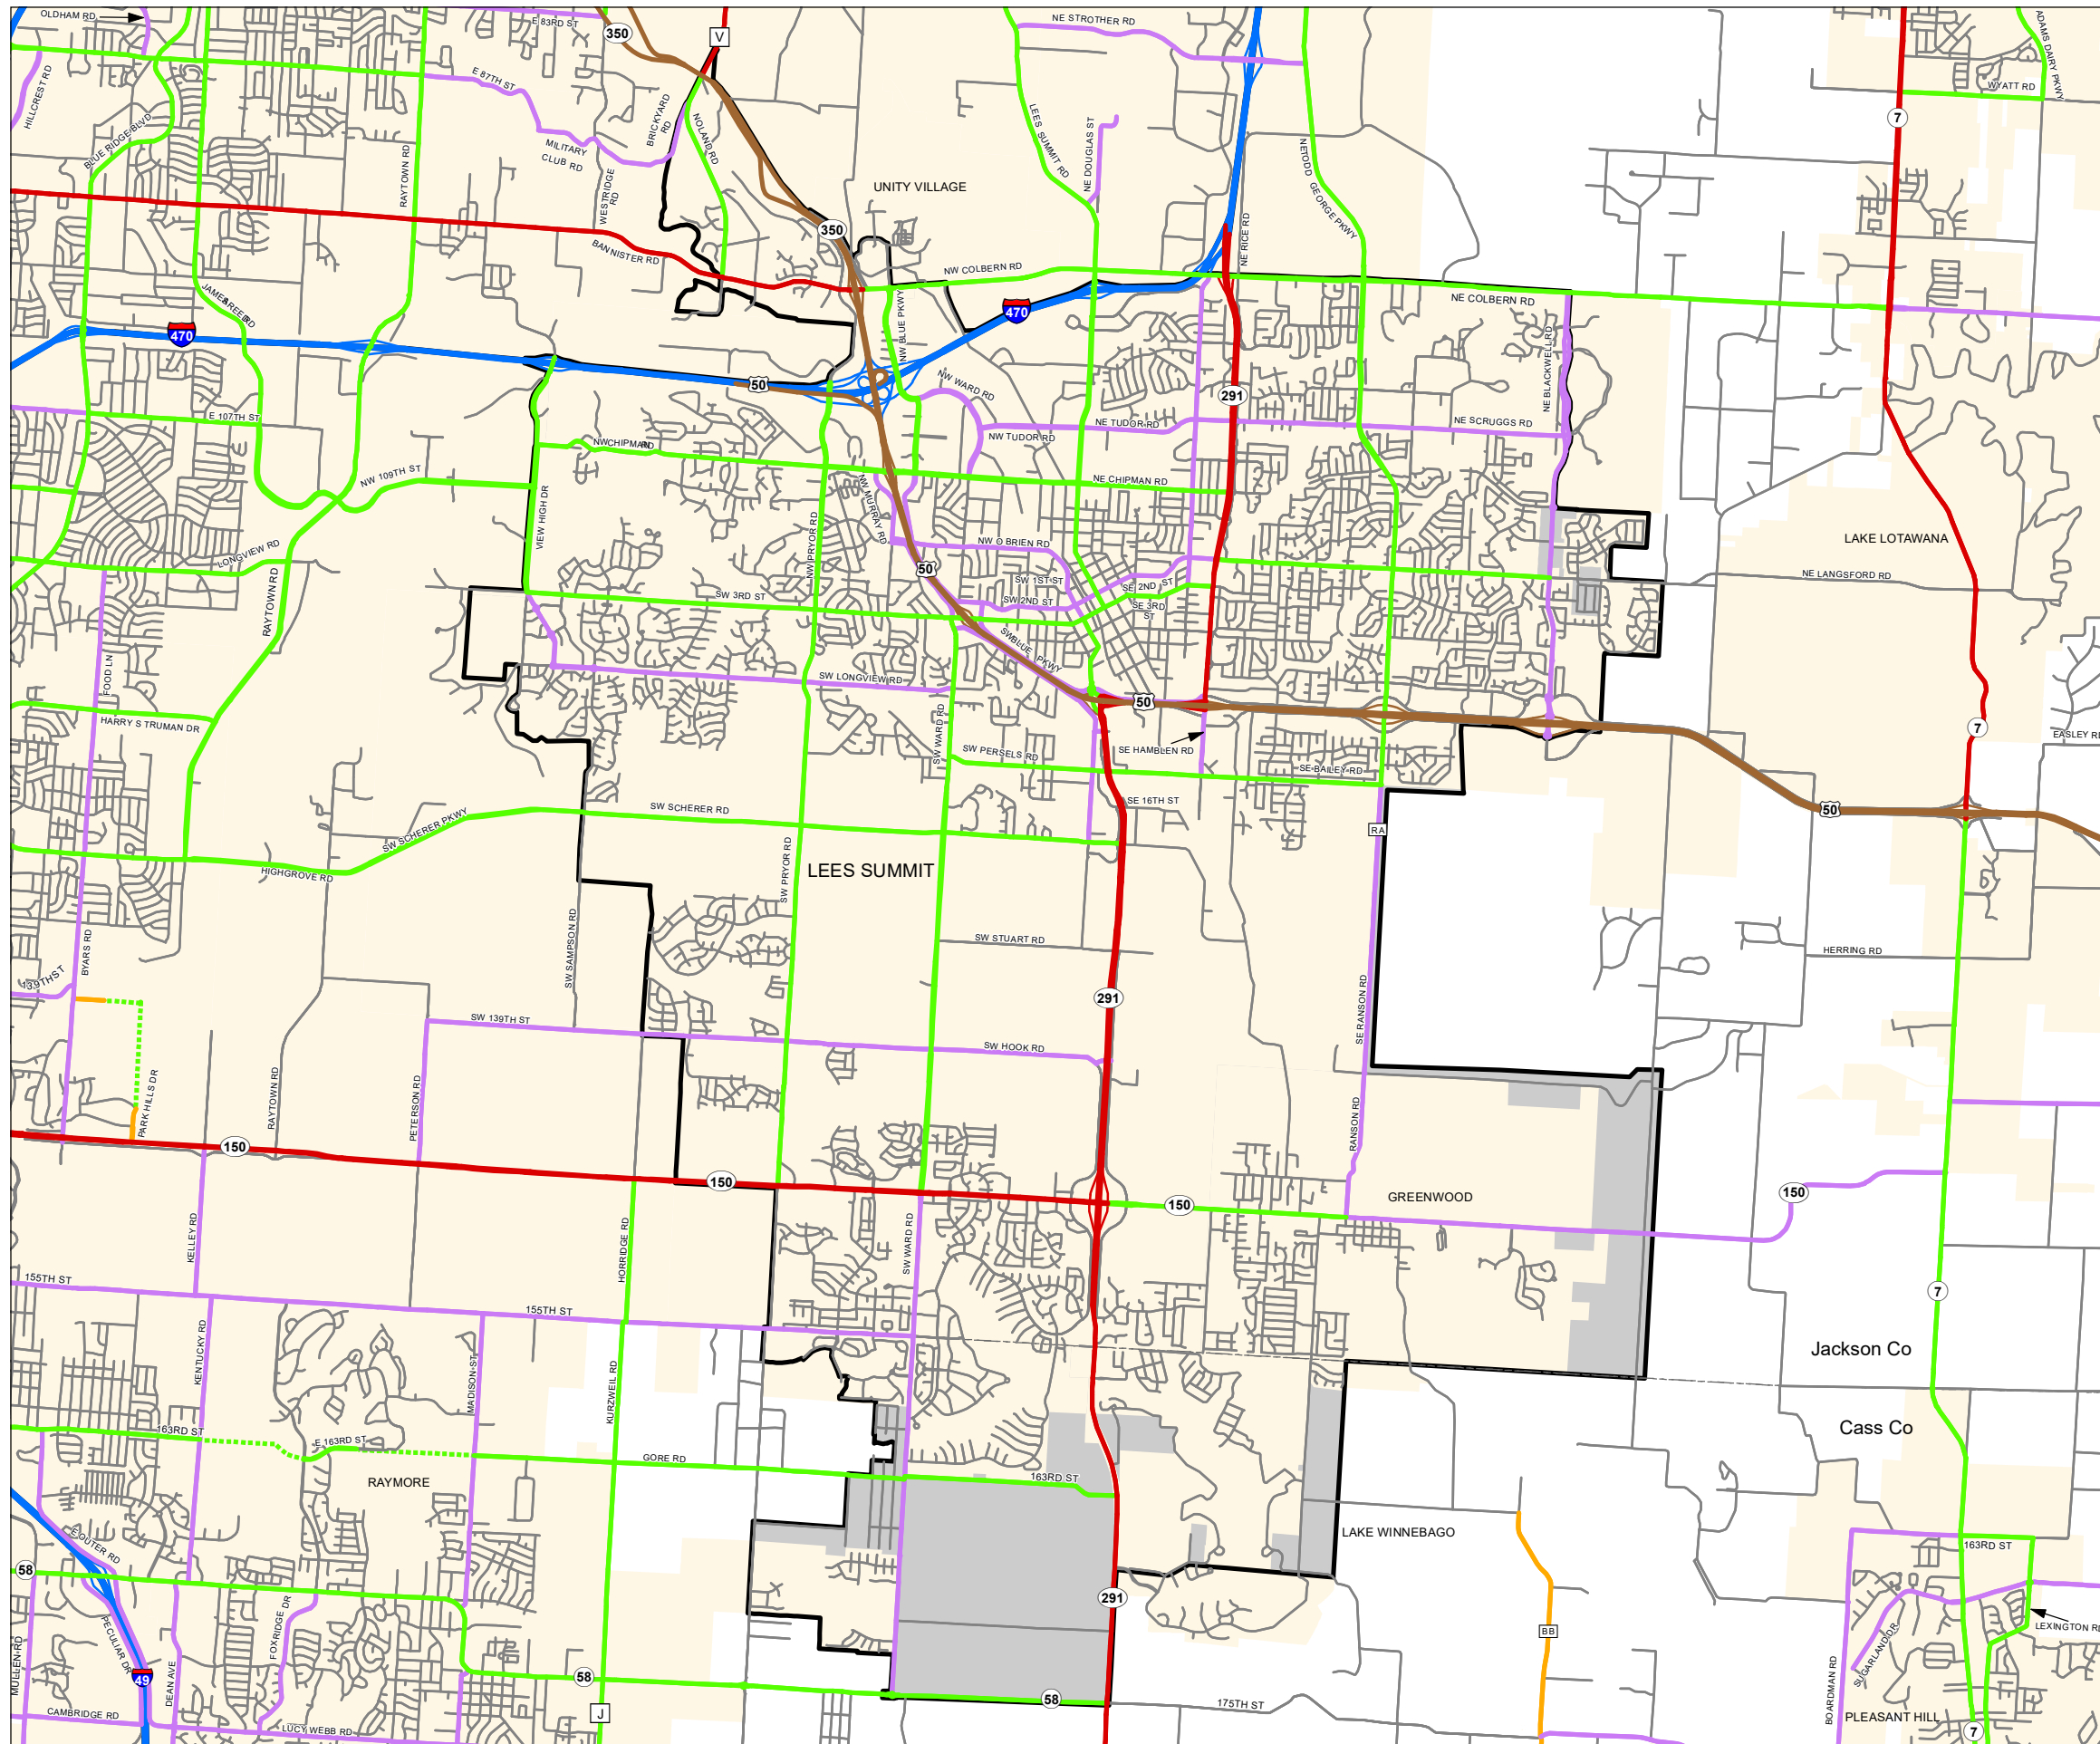

Functional Classification System

LEES SUMMIT

Jackson County
Cass County
Missouri

FUNCTIONAL CLASS

- Interstate —
- Other Freeway and Expressway —
- Other Principal Arterial —
- Minor Arterial —
- Major Collector —
- Minor Collector —
- Local —

CITY

URBAN AREA

Federal-Aid highways exclude local roads and rural minor collectors.

Transportation Planning

105 W. Capitol Ave.
Jefferson City, MO 65102
Phone (573) 526-5478
Fax (573) 526-8052

Approved January 10, 2024