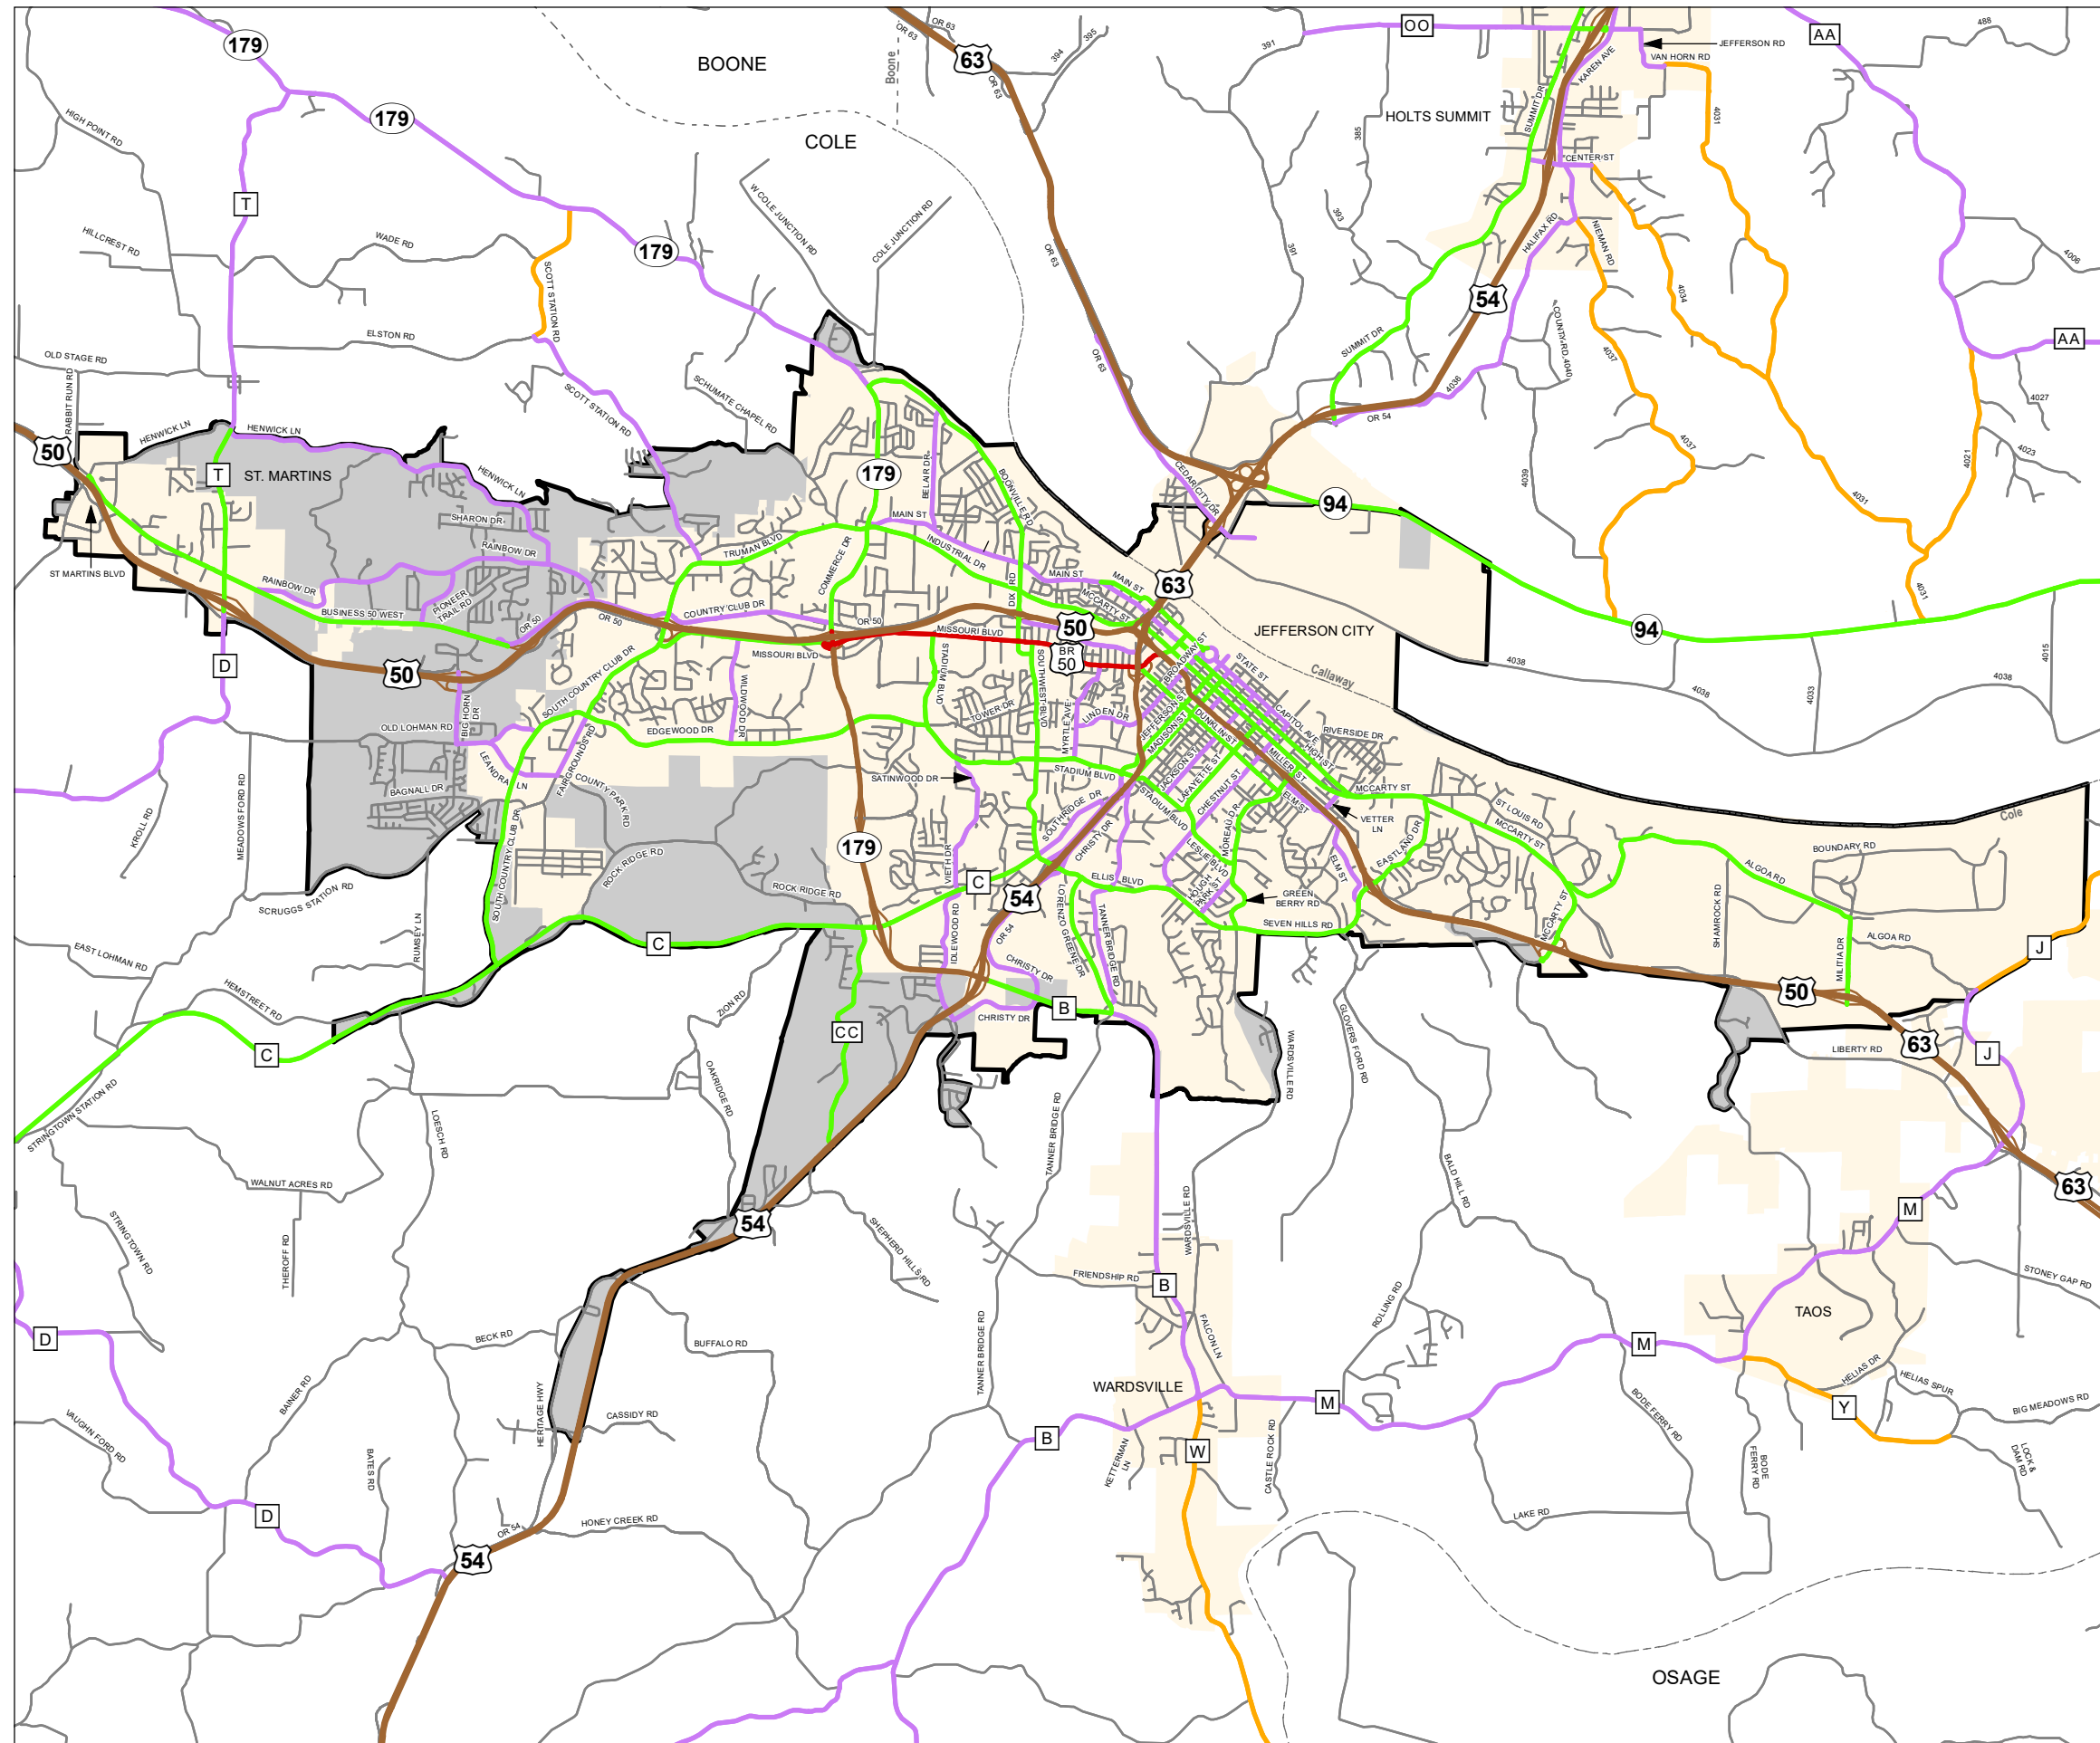

## JEFFERSON CITY

Callaway County  
Cole County

Missouri

FUNCTIONAL CLASS	
Interstate	
Other Freeway and Expressway	
Other Principal Arterial	
Minor Arterial	
Major Collector	
Minor Collector	
Local	
CITY	
URBAN AREA	

Federal-Aid highways exclude local roads and rural minor collectors.

**Transportation Planning**  
105 W. Capitol Ave.  
Jefferson City, MO 65102  
Phone (573) 526-5478  
Fax (573) 526-8052

Approved January 10, 2024