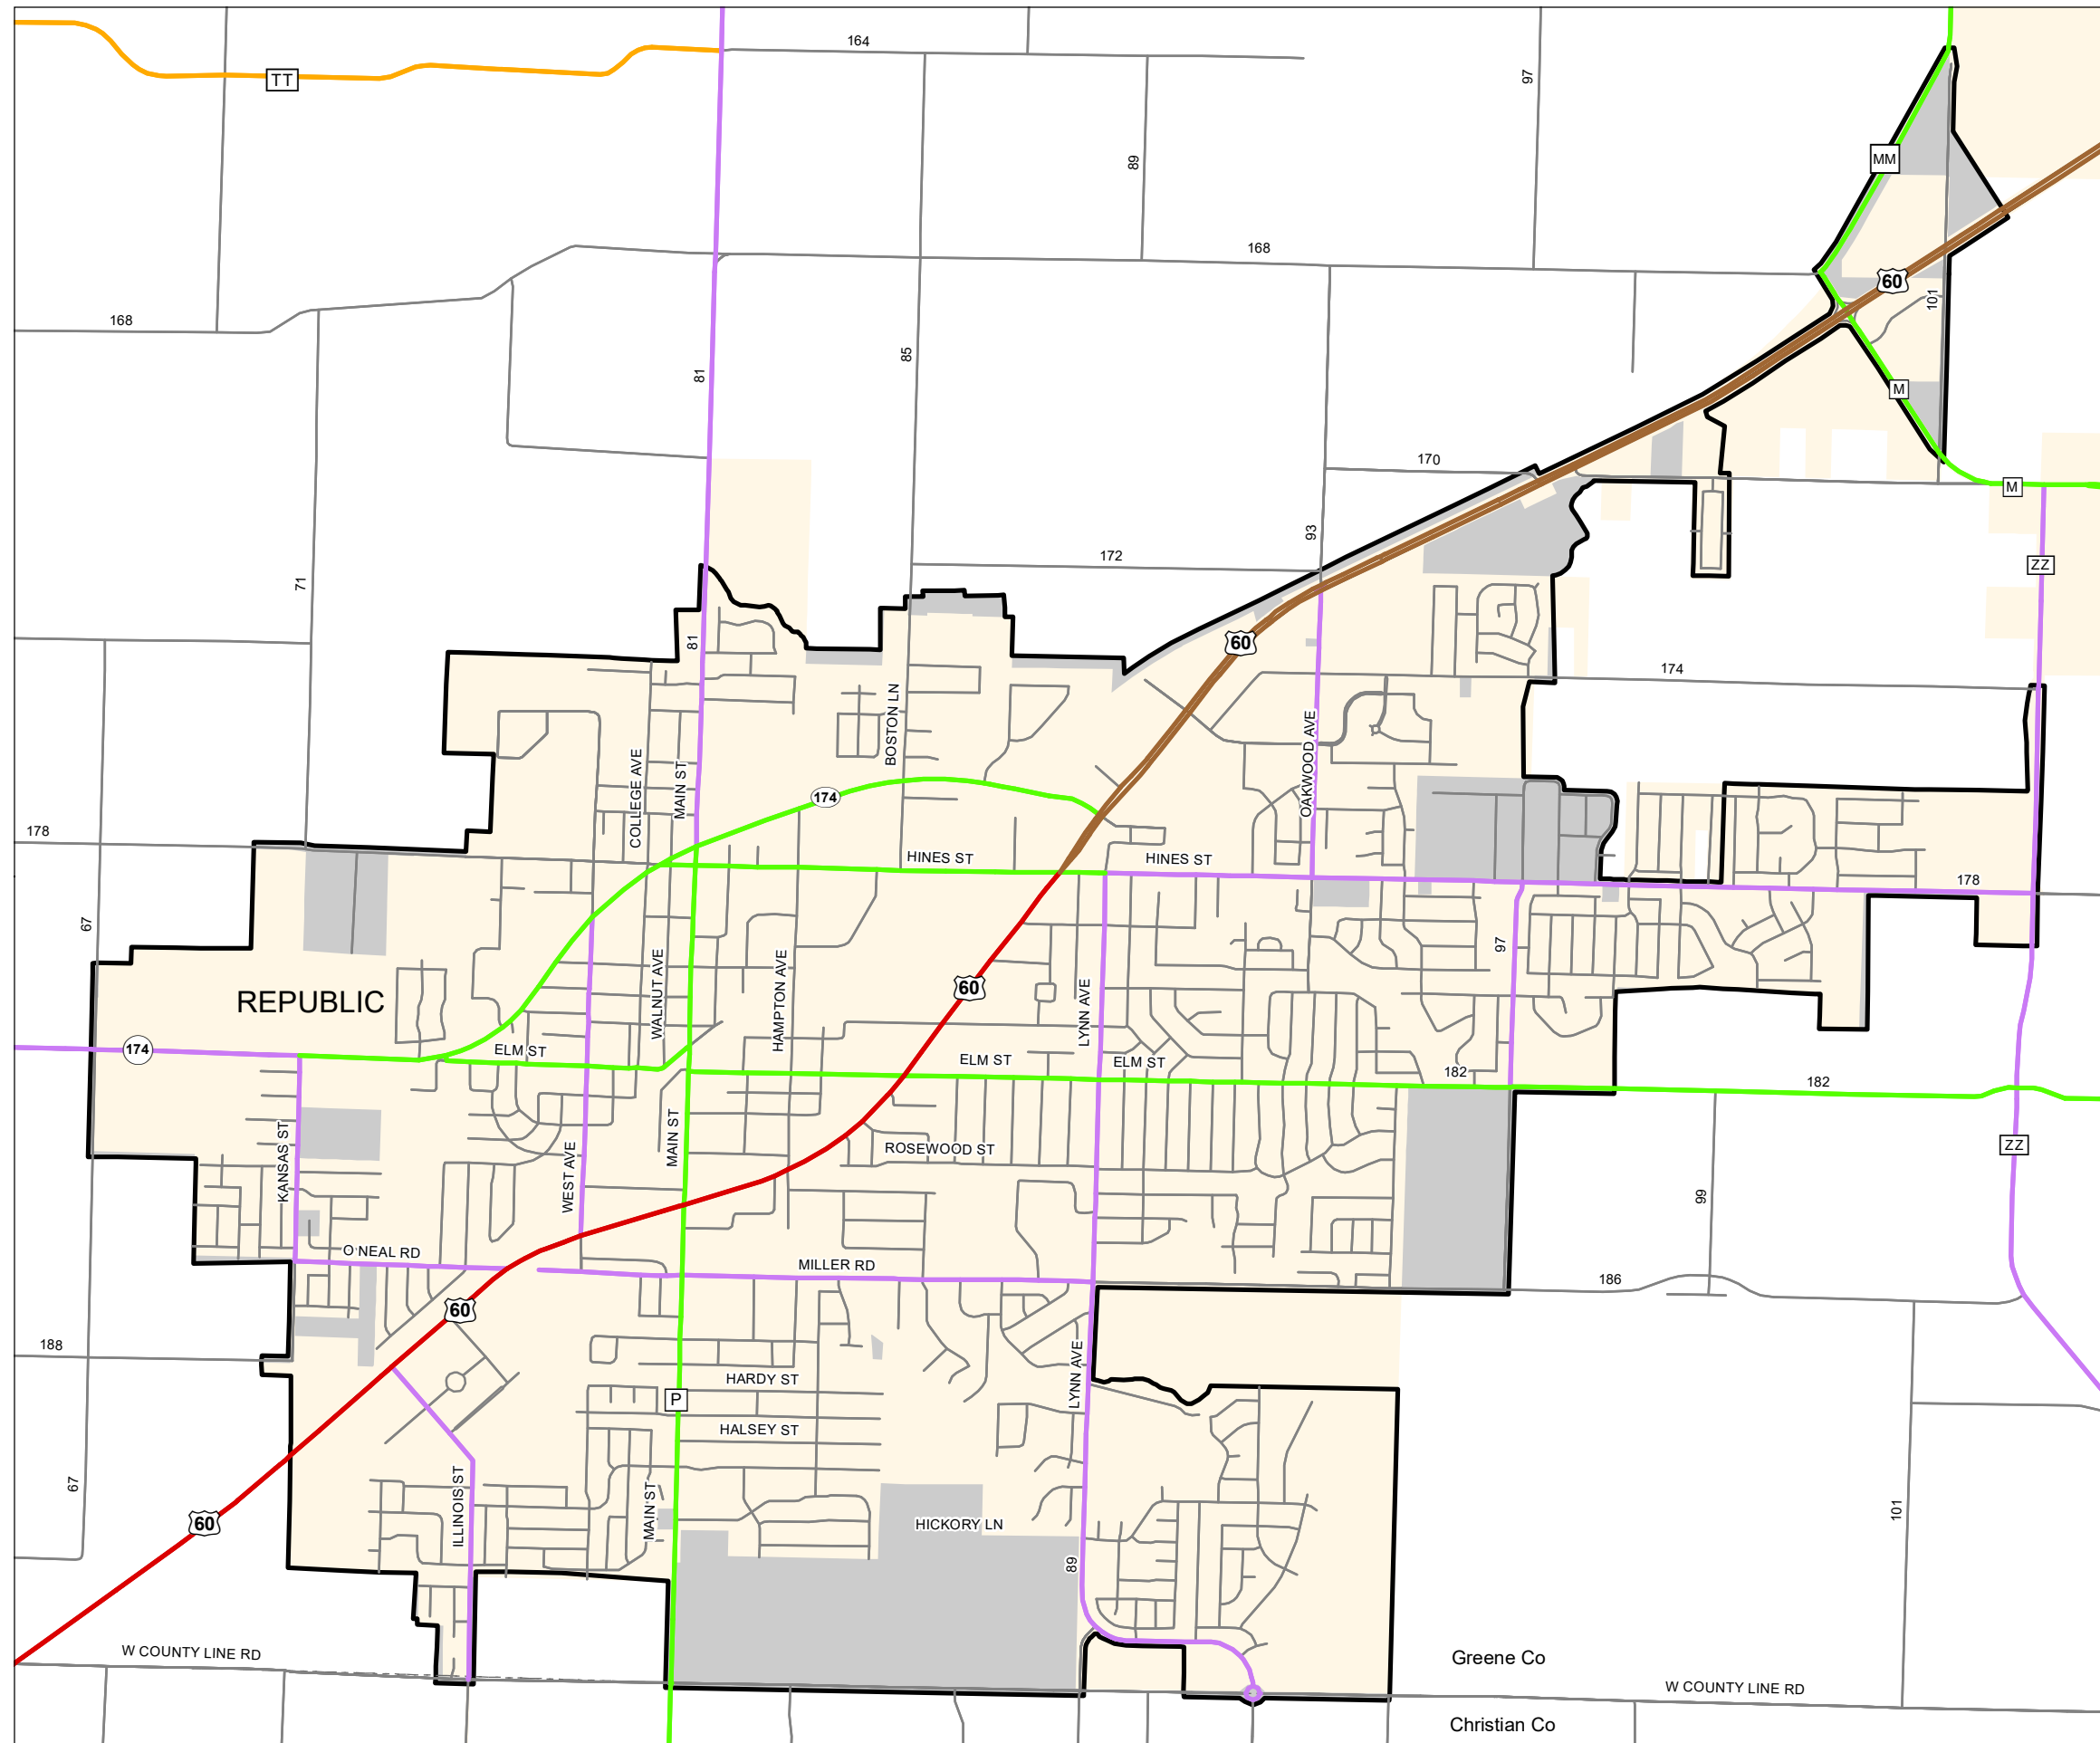

Functional Classification System

REPUBLIC

Greene County
Christian County
Missouri

FUNCTIONAL CLASS	
Interstate	
Other Freeway and Expressway	
Other Principal Arterial	
Minor Arterial	
Major Collector	
Minor Collector	
Local	
CITY	
URBAN AREA	

Federal-Aid highways exclude local roads and rural minor collectors.

Transportation Planning

105 W. Capitol Ave.
Jefferson City, MO 65102
Phone (573) 526-5478
Fax (573) 526-8052

Approved January 10, 2024