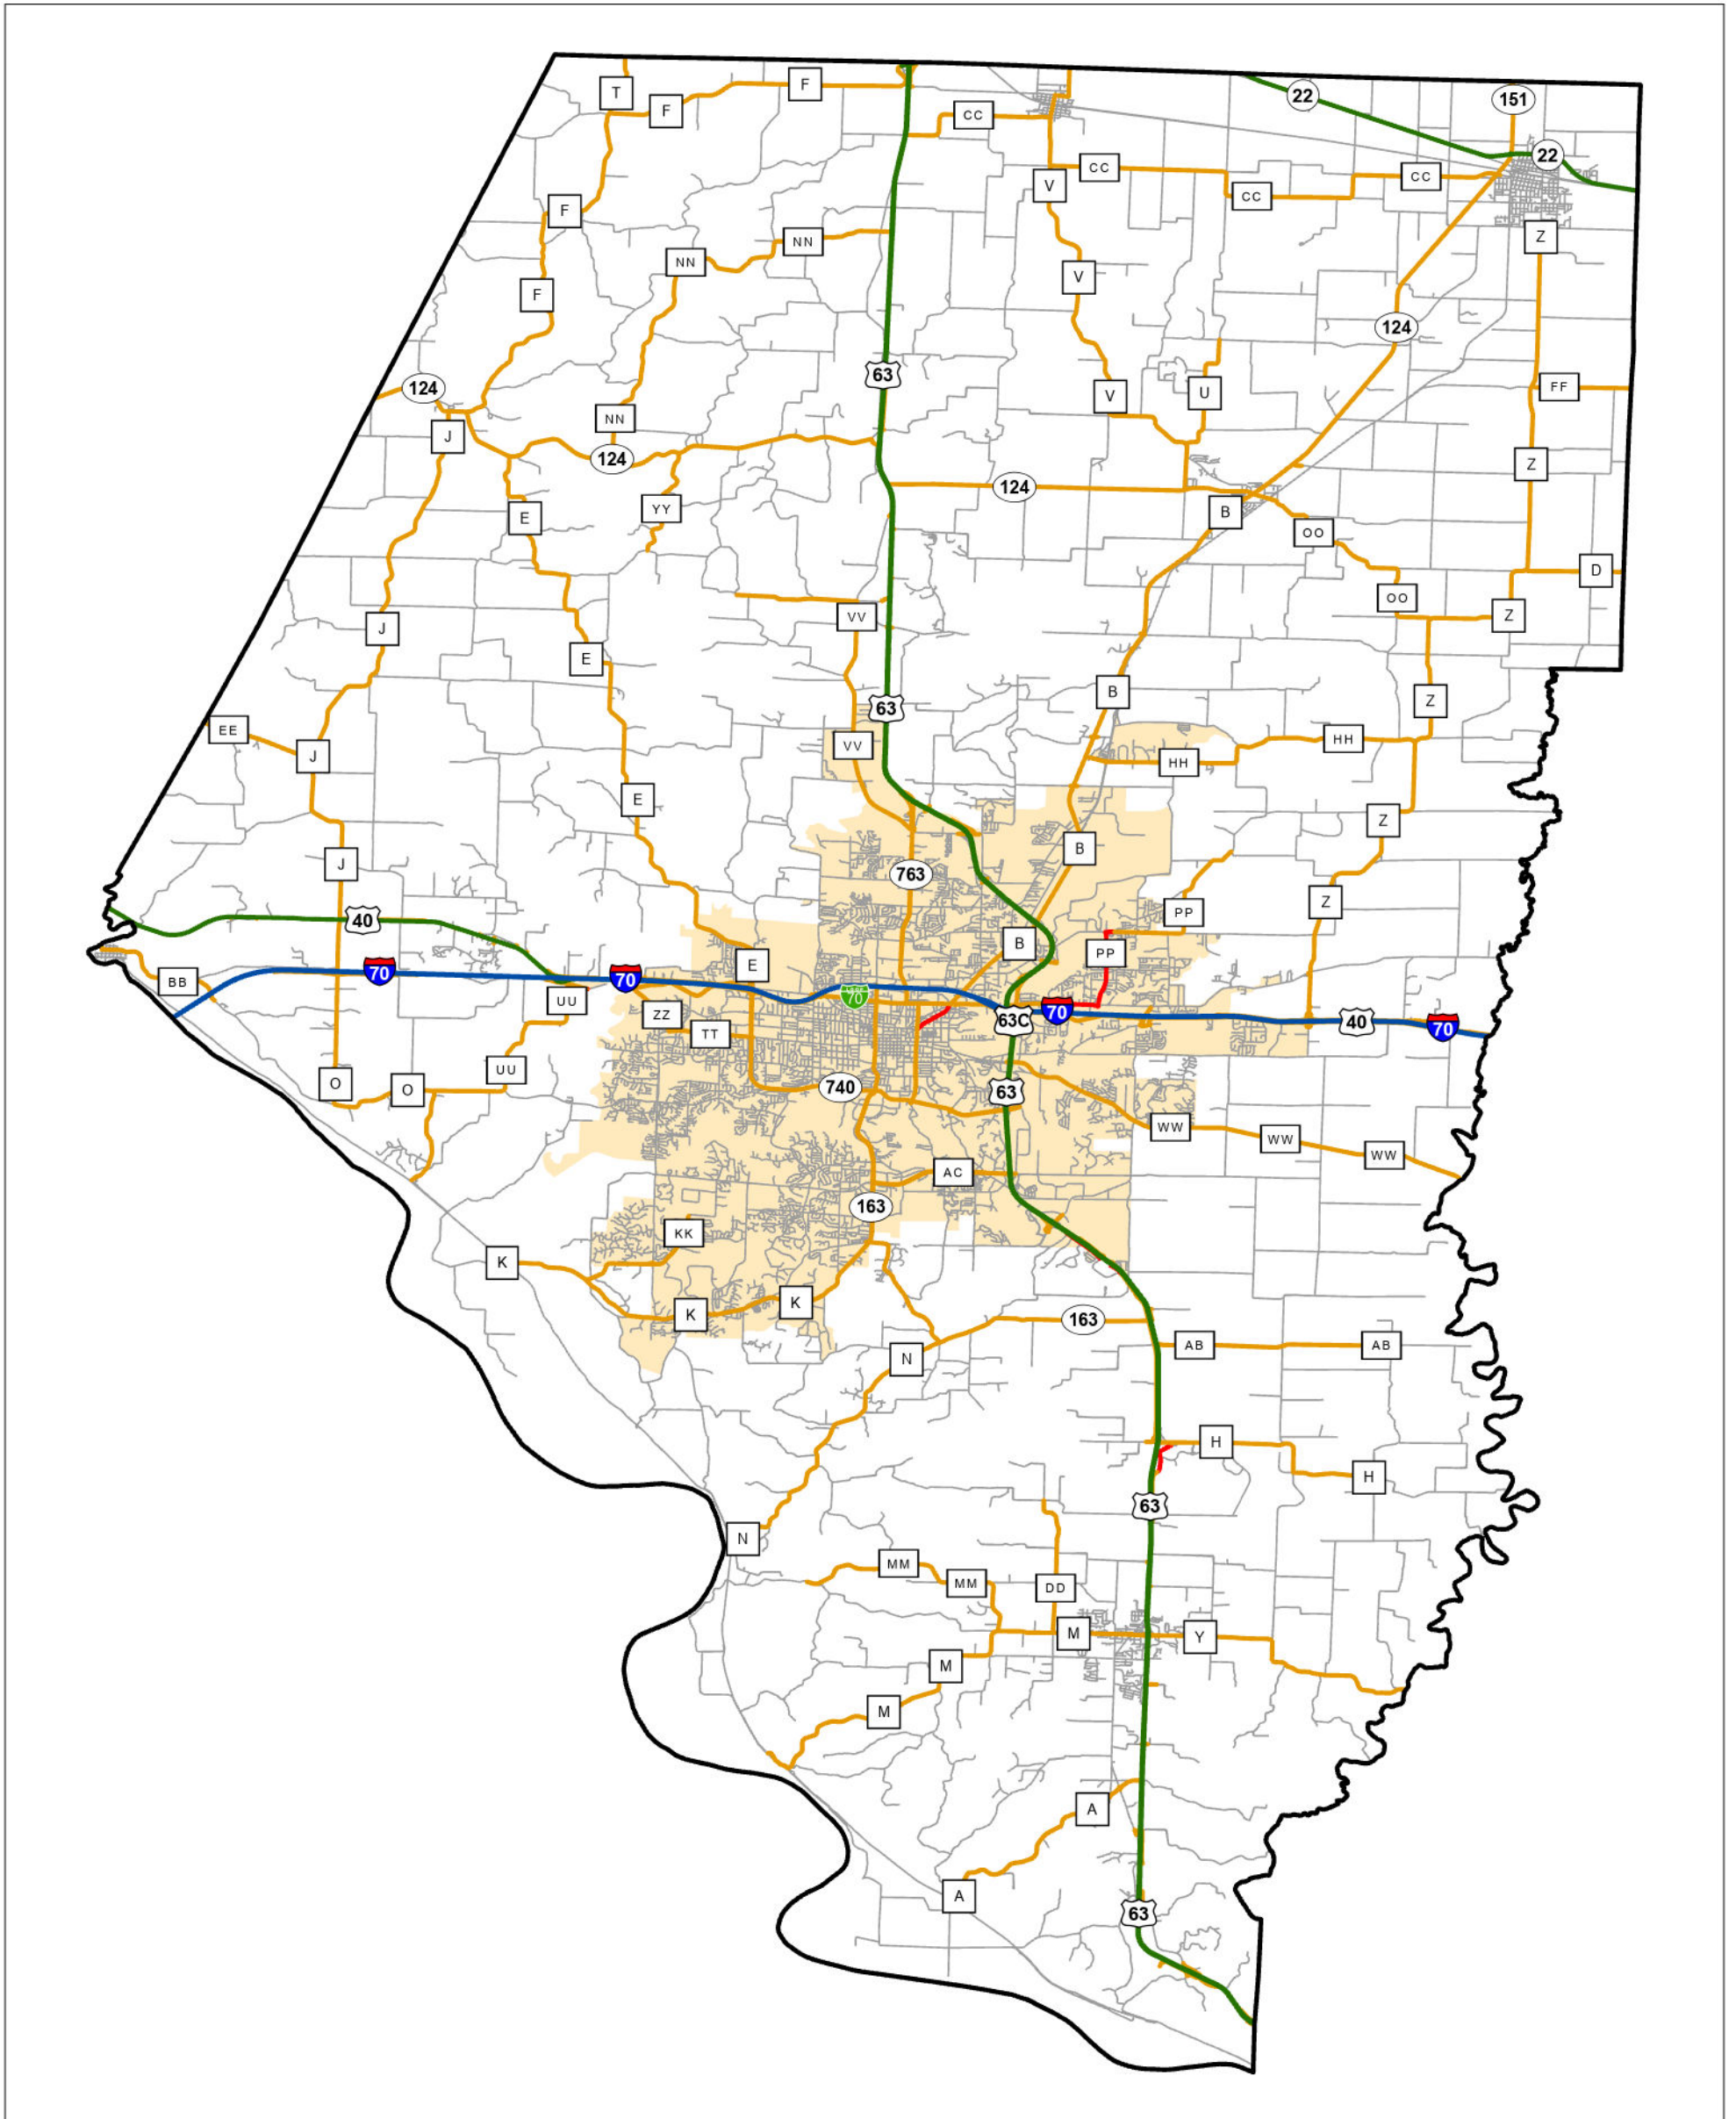

State System Classification

BOONE COUNTY MISSOURI

State System Class	Miles
Interstate	21.865
Primary	59.714
Supplementary	296.576
State Marked - NOS	
Other Roads	
Urban Area	

Transportation Planning
 105 W. Capitol Ave.
 Jefferson City, MO 65102
 Phone (573) 526-5478
 Fax (573) 526-8052