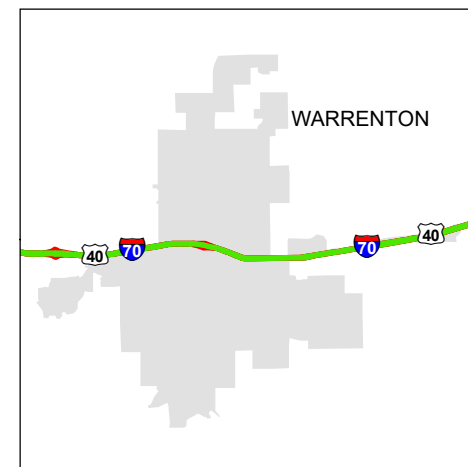

MISSOURI NATIONAL HIGHWAY SYSTEM Small Urban Area

Rolla - Willard

Approved by Congress November 1995

	INTERSTATE (NHS)
	OTHER NHS
	INTERMODAL AIRPORT
	INTERMODAL PORT
	INTERMODAL PUBLIC
	INTERMODAL RAIL TRUCK
	URBAN AREAS

Transportation Planning
105 W. Capitol Ave.
Jefferson City, MO 65102
Phone: (573) 526-2587
Fax: (573) 526-8052

February 2024