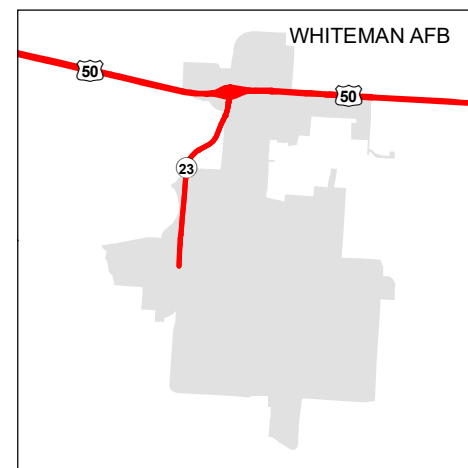

MISSOURI NATIONAL HIGHWAY SYSTEM Small Urban Area

Rolla - Willard

Approved by Congress November 1995

	INTERSTATE (NHS)
	OTHER NHS
	INTERMODAL AIRPORT
	INTERMODAL PORT
	INTERMODAL PUBLIC
	INTERMODAL RAIL TRUCK
	URBAN AREAS

Transportation Planning
105 W. Capitol Ave.
Jefferson City, MO 65102
Phone: (573) 526-2587
Fax: (573) 526-8052

February 2024