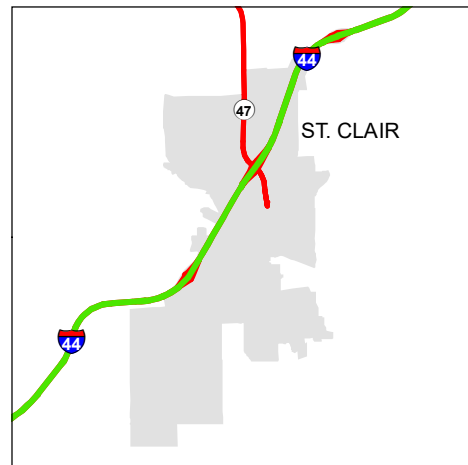

MISSOURI NATIONAL HIGHWAY SYSTEM Small Urban Area

Rolla - Willard

Approved by Congress November 1995

	INTERSTATE (NHS)
	OTHER NHS
	INTERMODAL AIRPORT
	INTERMODAL PORT
	INTERMODAL PUBLIC
	INTERMODAL RAIL TRUCK
	URBAN AREAS

Transportation Planning
105 W. Capitol Ave.
Jefferson City, MO 65102
Phone: (573) 526-2587
Fax: (573) 526-8052

February 2024