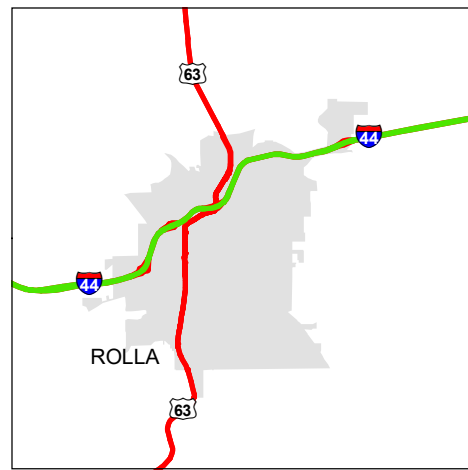

MISSOURI NATIONAL HIGHWAY SYSTEM Small Urban Area

Rolla - Willard

Approved by Congress November 1995

	INTERSTATE (NHS)
	OTHER NHS
	INTERMODAL AIRPORT
	INTERMODAL PORT
	INTERMODAL PUBLIC
	INTERMODAL RAIL TRUCK
	URBAN AREAS

Transportation Planning
105 W. Capitol Ave.
Jefferson City, MO 65102
Phone: (573) 526-2587
Fax: (573) 526-8052

February 2024