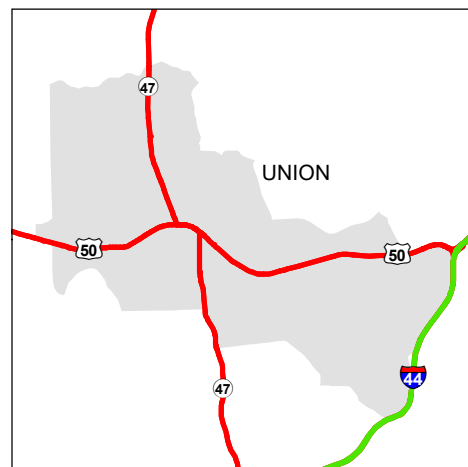

MISSOURI NATIONAL HIGHWAY SYSTEM Small Urban Area

Rolla - Willard

Approved by Congress November 1995

	INTERSTATE (NHS)
	OTHER NHS
	INTERMODAL AIRPORT
	INTERMODAL PORT
	INTERMODAL PUBLIC
	INTERMODAL RAIL TRUCK
	URBAN AREAS

Transportation Planning
105 W. Capitol Ave.
Jefferson City, MO 65102
Phone: (573) 526-2587
Fax: (573) 526-8052

February 2024