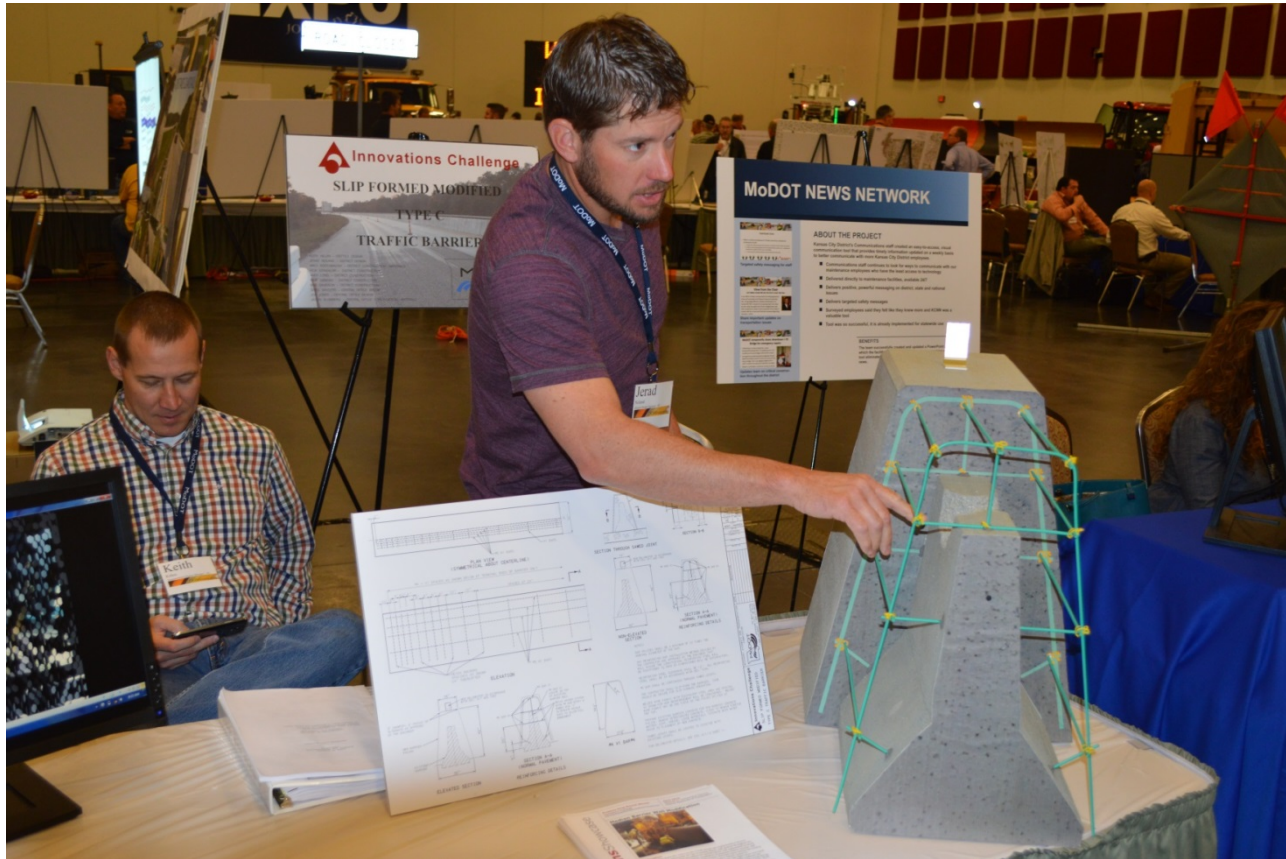

2015 Innovations Challenge Showcase

Projects Statewide Winner

KC News Network

Projects Statewide Winner

Striped Roundabout

Projects Statewide Winner

Adjustable Guardrail

Projects Statewide Winner

Median Barrier Wall Modification

Productivity Statewide Winner

Tow Plow Camera

Productivity Statewide Winner

Multi-Use Snow Plow Truck

Productivity Statewide Winner

LED Snow Plow Lights

Productivity Statewide Winner

Hover Trimmer

Tool & Equipment Statewide Winner

Sign Base Cleaner

Tool & Equipment Statewide Winner

Material Load Indicator

Tool & Equipment Statewide Winner

Wing Plow Strobe

Director's Award for Safety