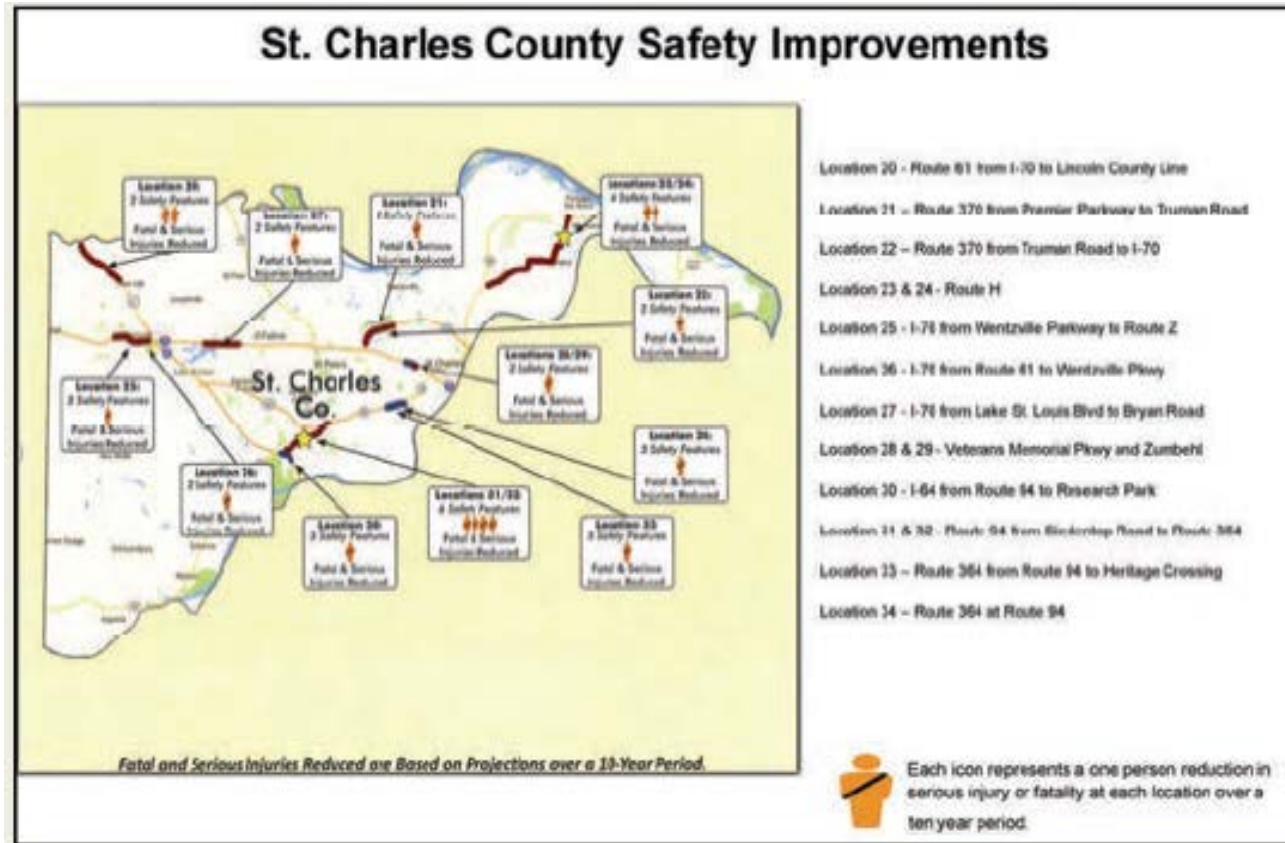

Transportation Funding Calculator – CO

Projects Statewide Winner

PROFESSIONAL DEVELOPMENT INSTITUTE

Professional Development Institute – CO

Projects Statewide Winner

Safety Improvements Design-Build Project - SL