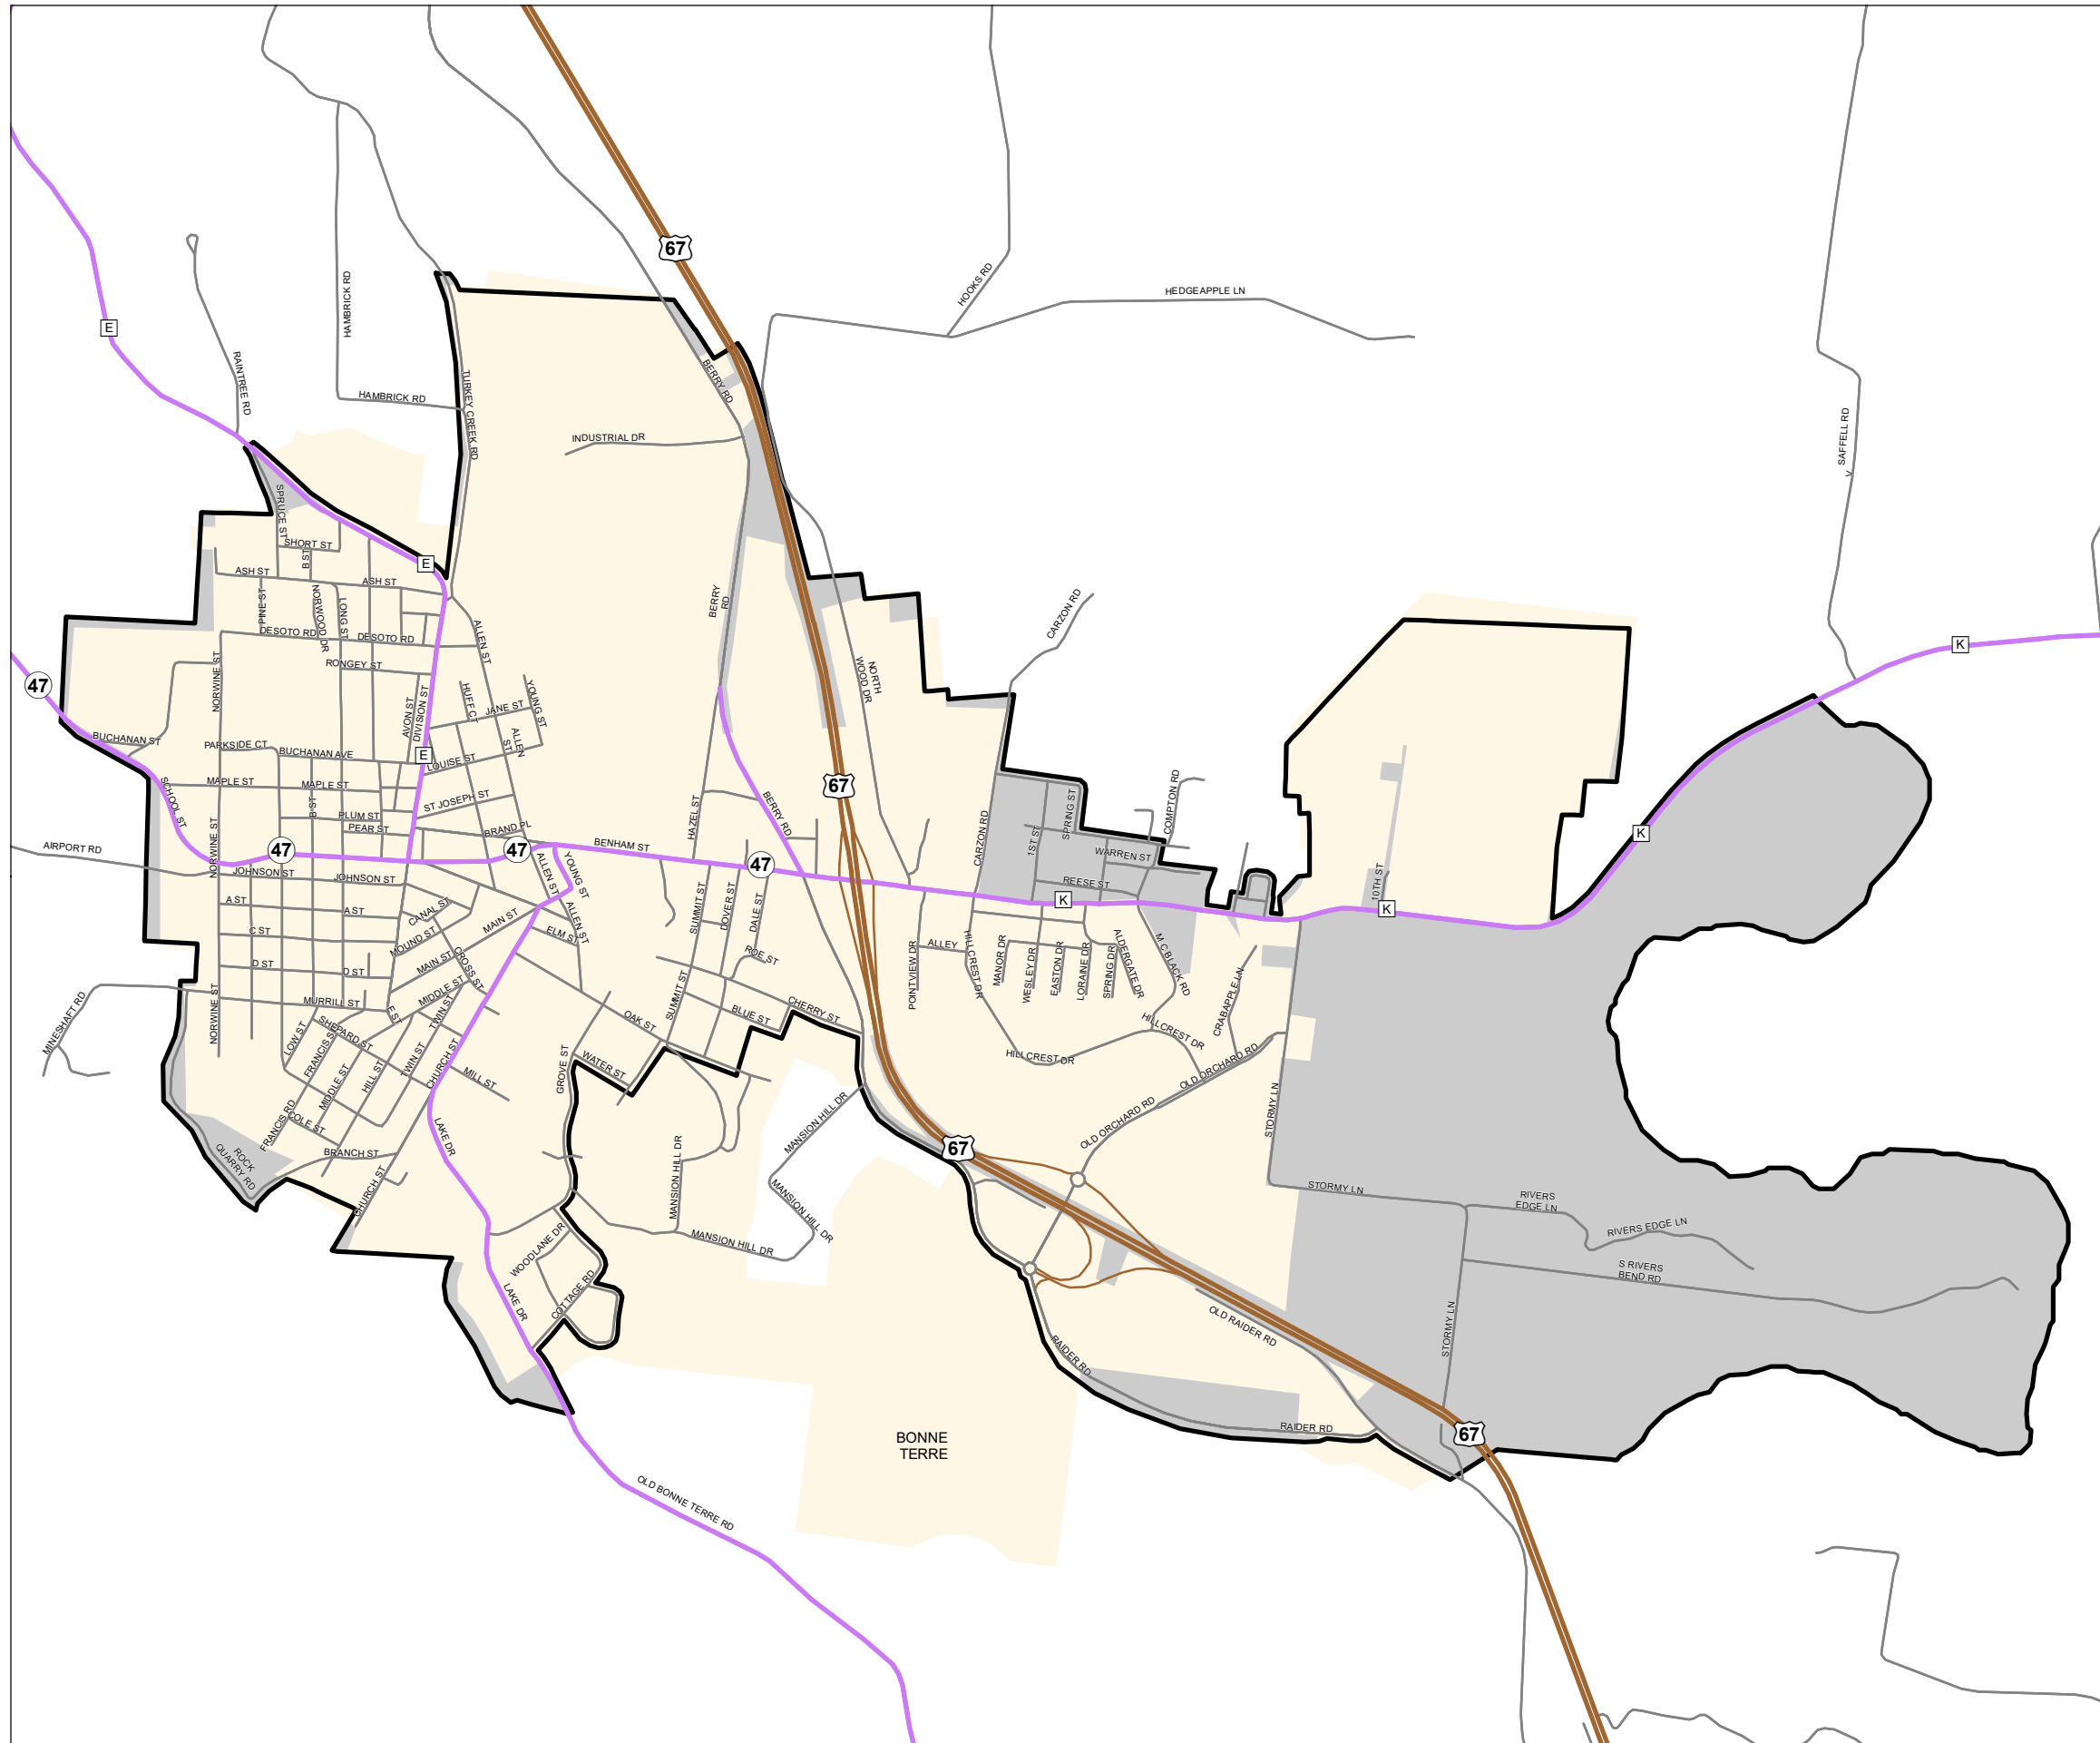

## BONNE TERRE

St. Francois County

Missouri

**FUNCTIONAL CLASS**

- Interstate —
- Other Freeway and Expressway —
- Other Principal Arterial —
- Minor Arterial —
- Major Collector —
- Minor Collector —
- Local —

CITY

URBAN AREA

Federal-Aid highways exclude local roads and rural minor collectors.

Transportation Planning

105 W. Capitol Ave.  
Jefferson City, MO 65102  
Phone (573) 526-5478  
Fax (573) 526-8052

Approved January 10, 2024