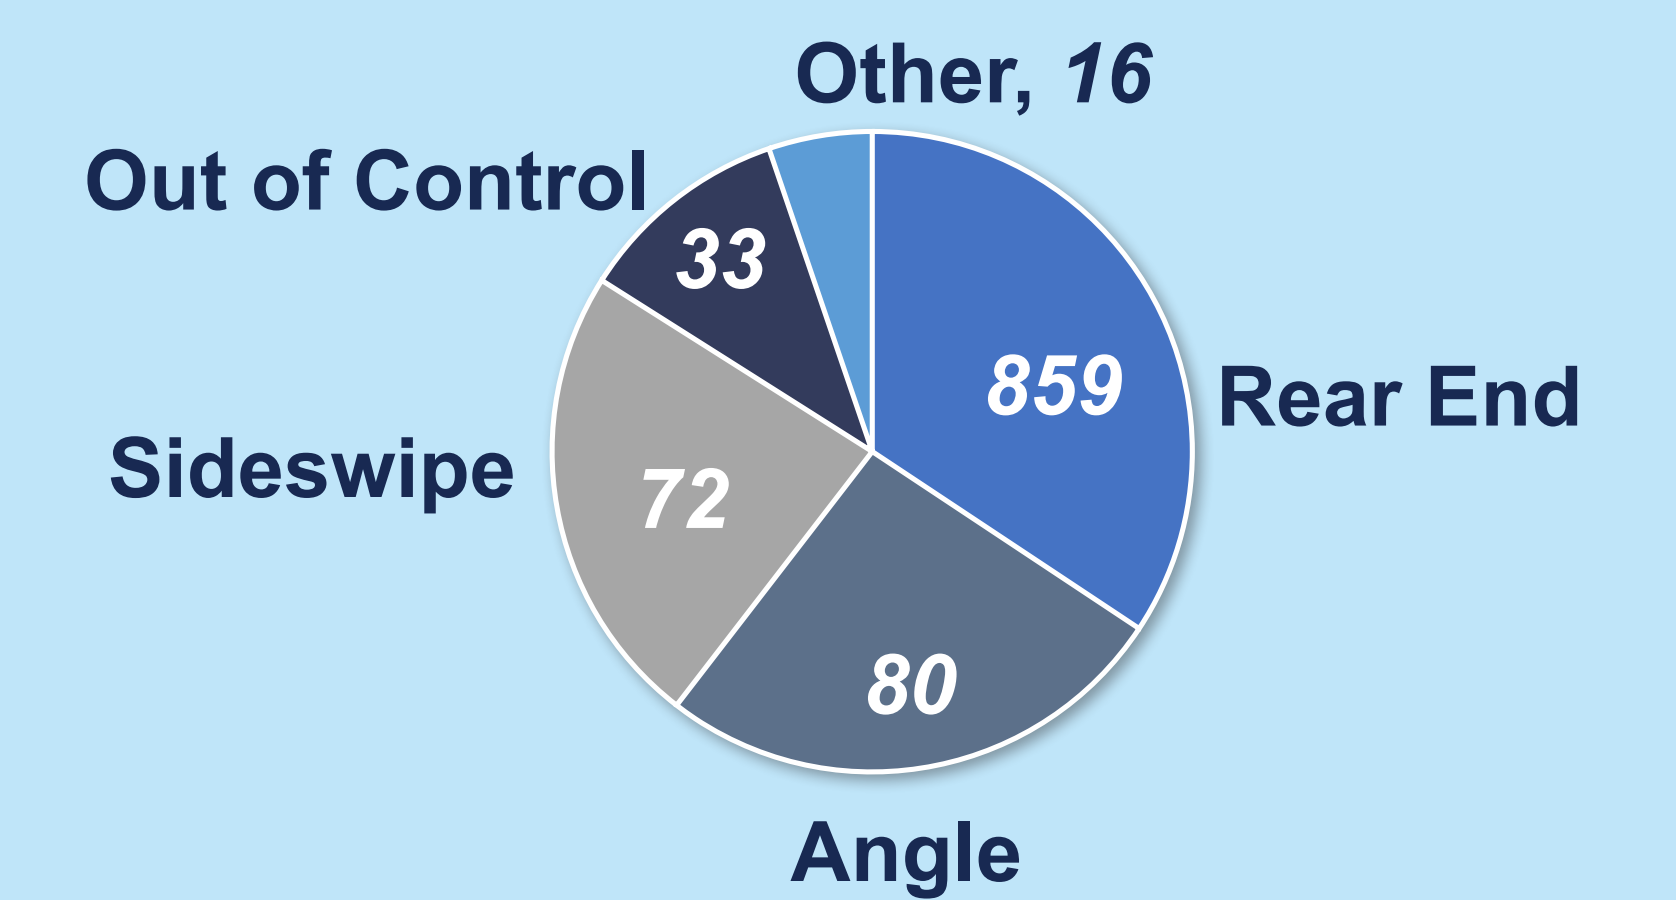

# Safety Analysis: Murdoch and Shrewsbury

Crash Severity	Count
Fatal	0
Serious Injury	4
Minor Injury	45
Property Damage Only	257

Crash Severity	Count
Fatal	2
Serious Injury	2
Minor Injury	40
Property Damage Only	187