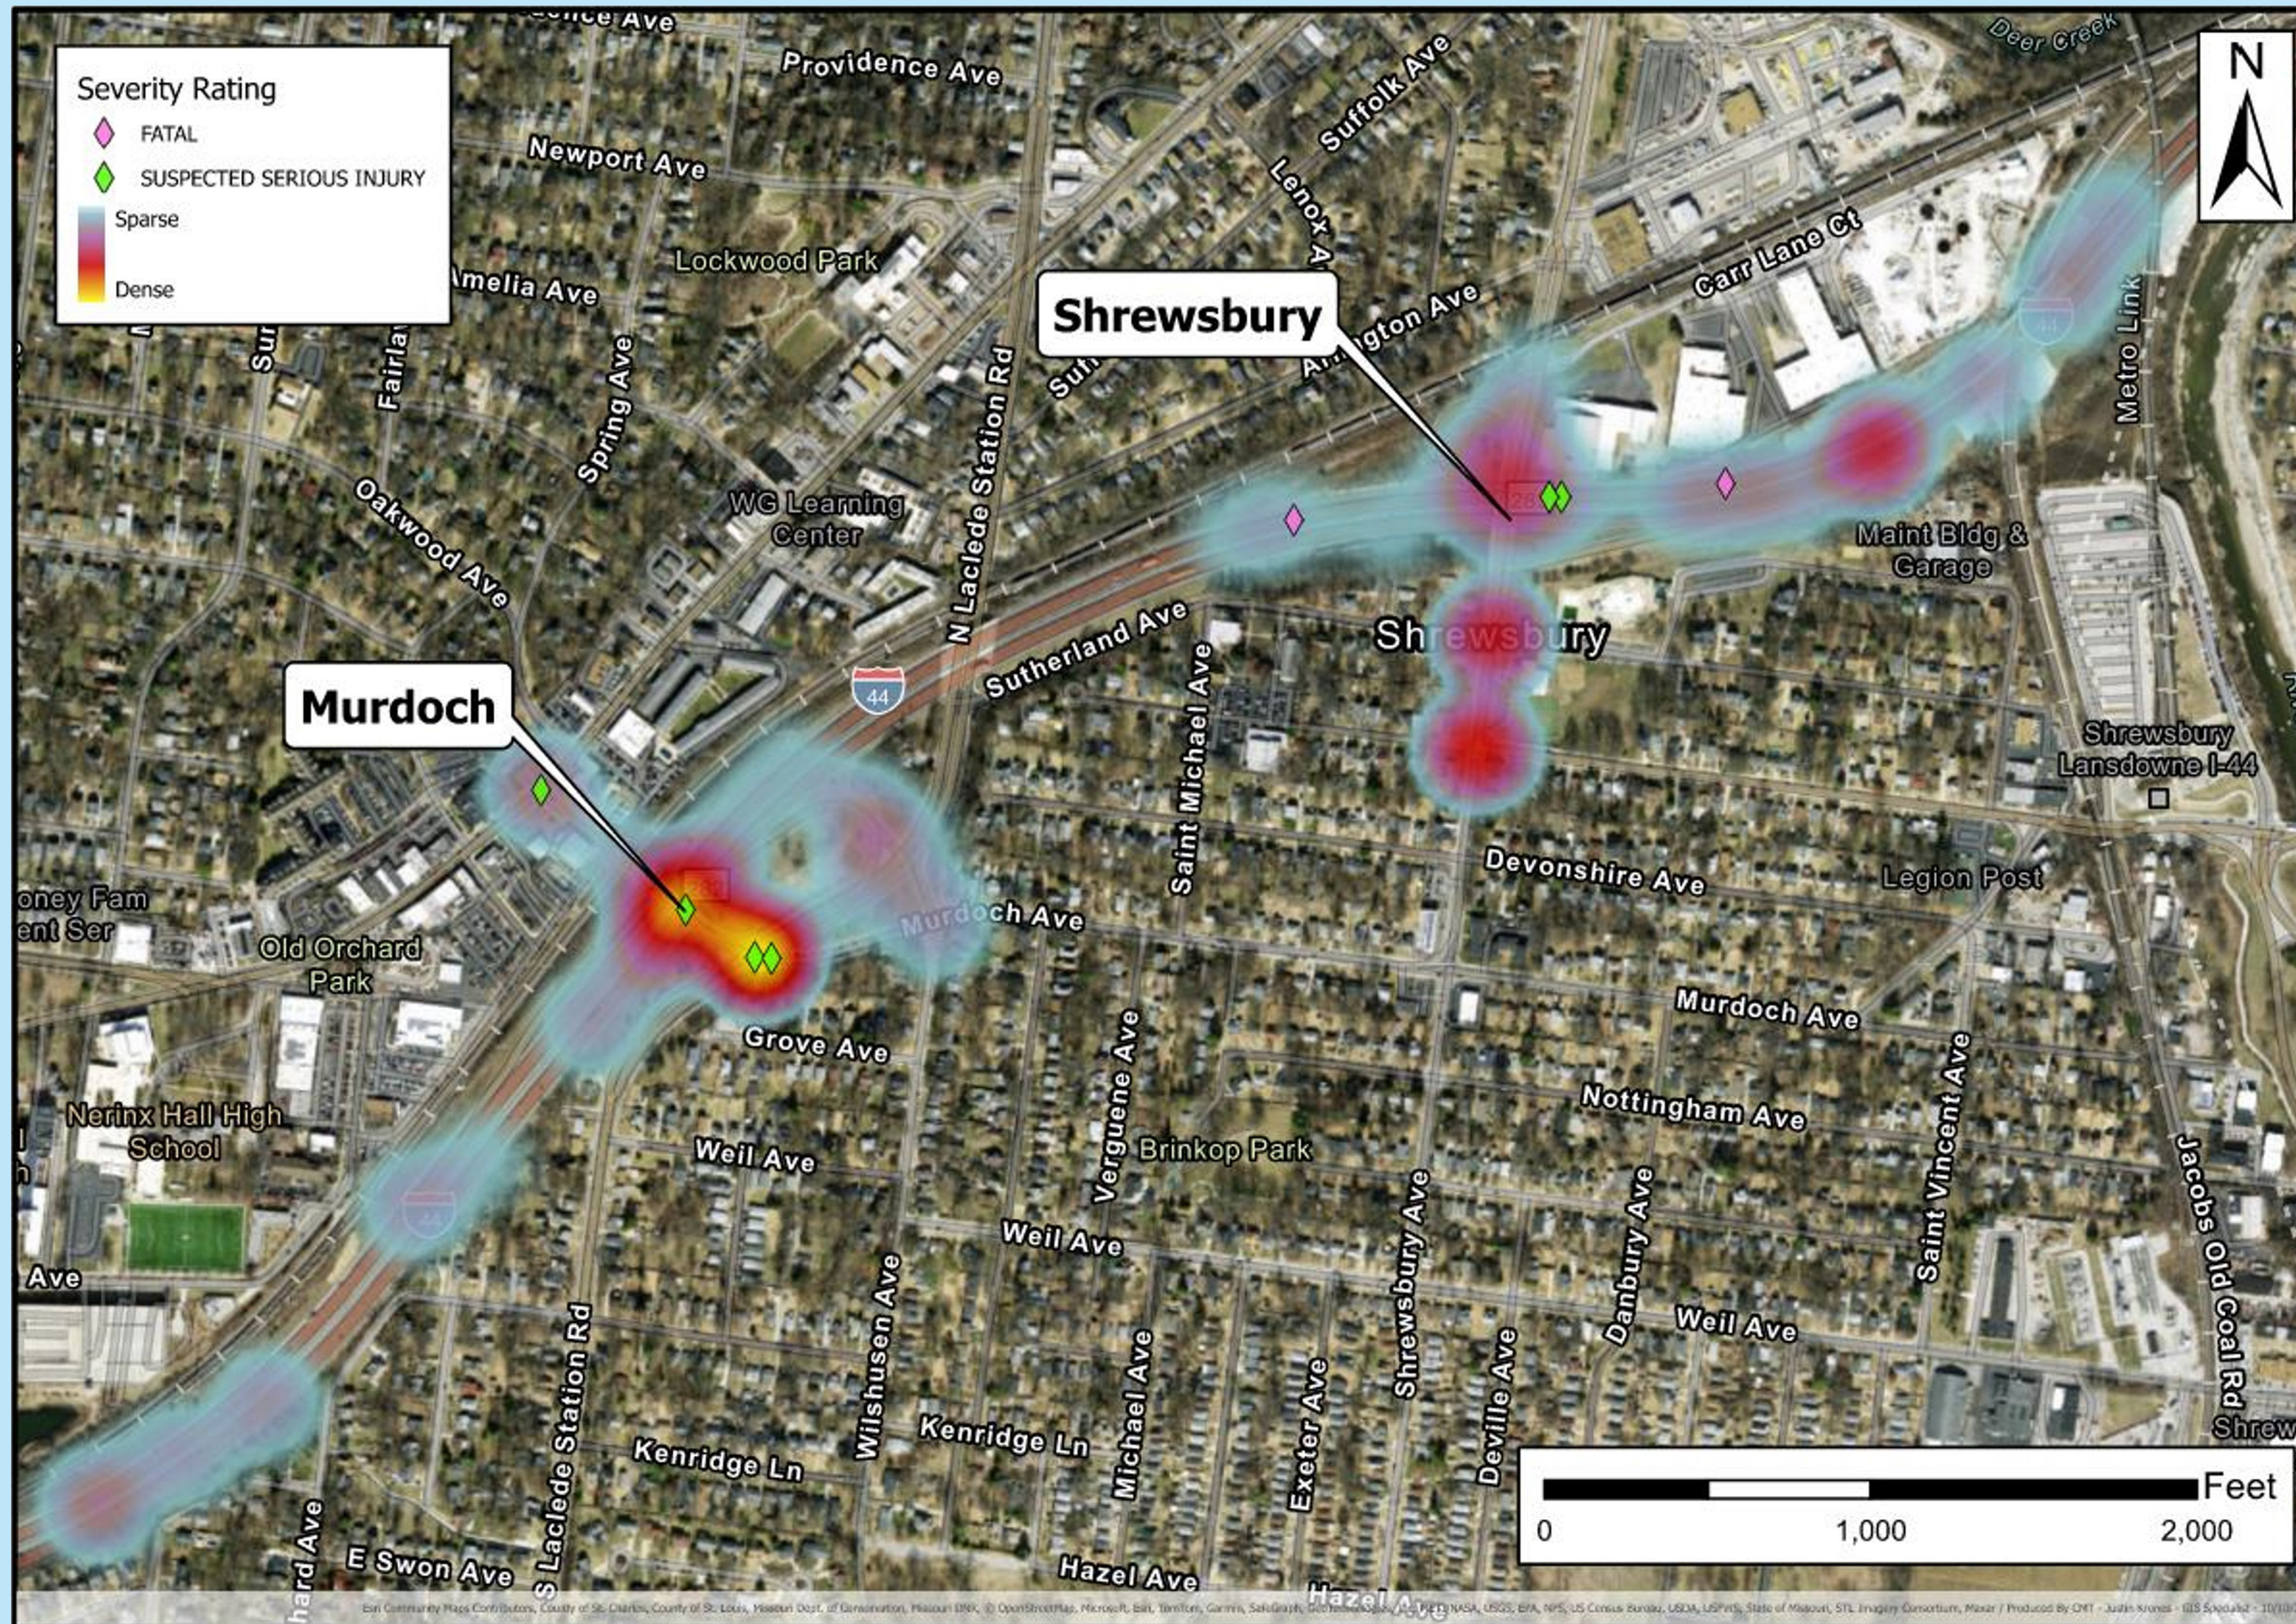

# Safety Analysis: Murdoch and Shrewsbury

Crash Severity	Count
Fatal	0
Serious Injury	4
Minor Injury	45
Property Damage Only	257

Crash Severity	Count
Fatal	2
Serious Injury	2
Minor Injury	40
Property Damage Only	187