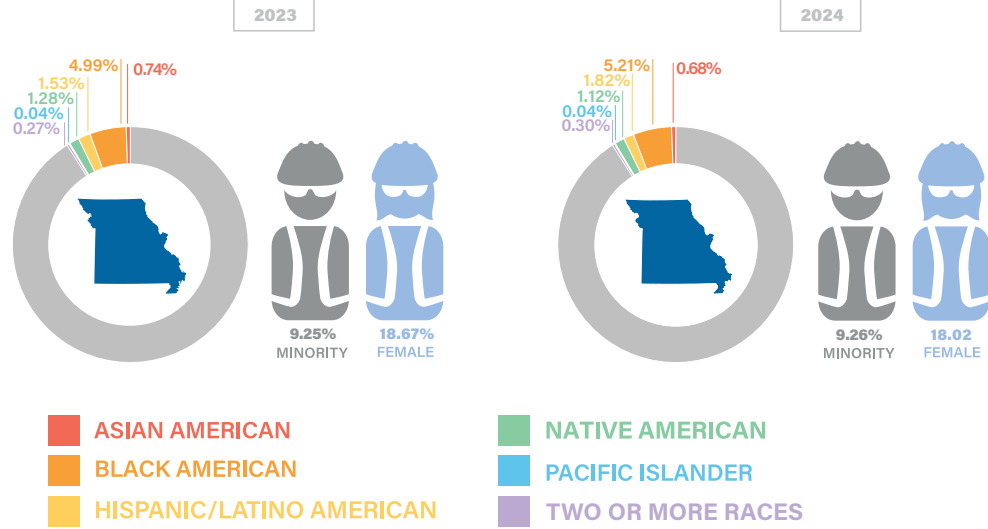

MoDOT Workforce Analysis

CONTRACTOR

MoDOT STAFF

Minorities and women employed

Sources: MoDOT Tracker, Annual Federal Highway Report by percentage of employees www.modot.org/welcome-external-civil-rights