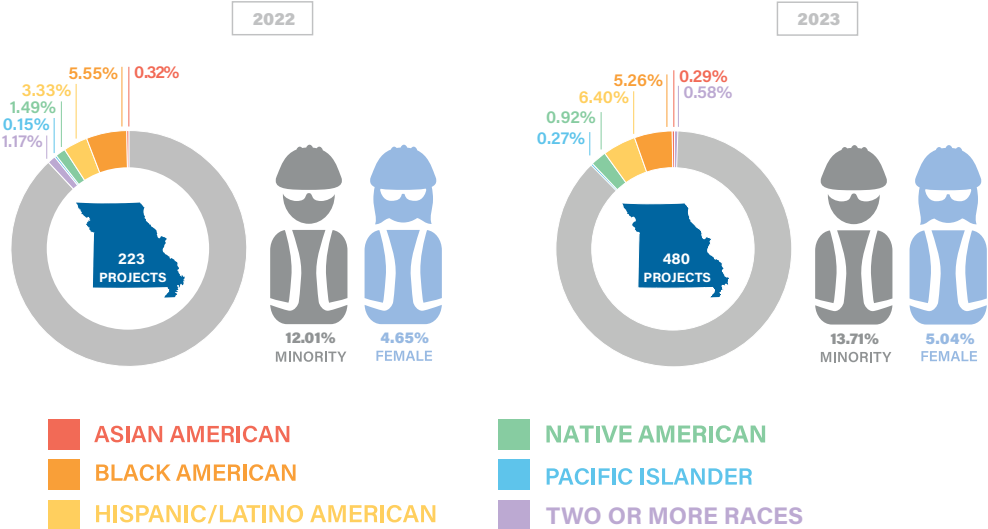

MoDOT Workforce Analysis

CONTRACTOR

MoDOT STAFF

Minorities and women employed

Sources: MoDOT Tracker, Annual Federal Highway Report by percentage of employees www.modot.org/welcome-external-civil-rights