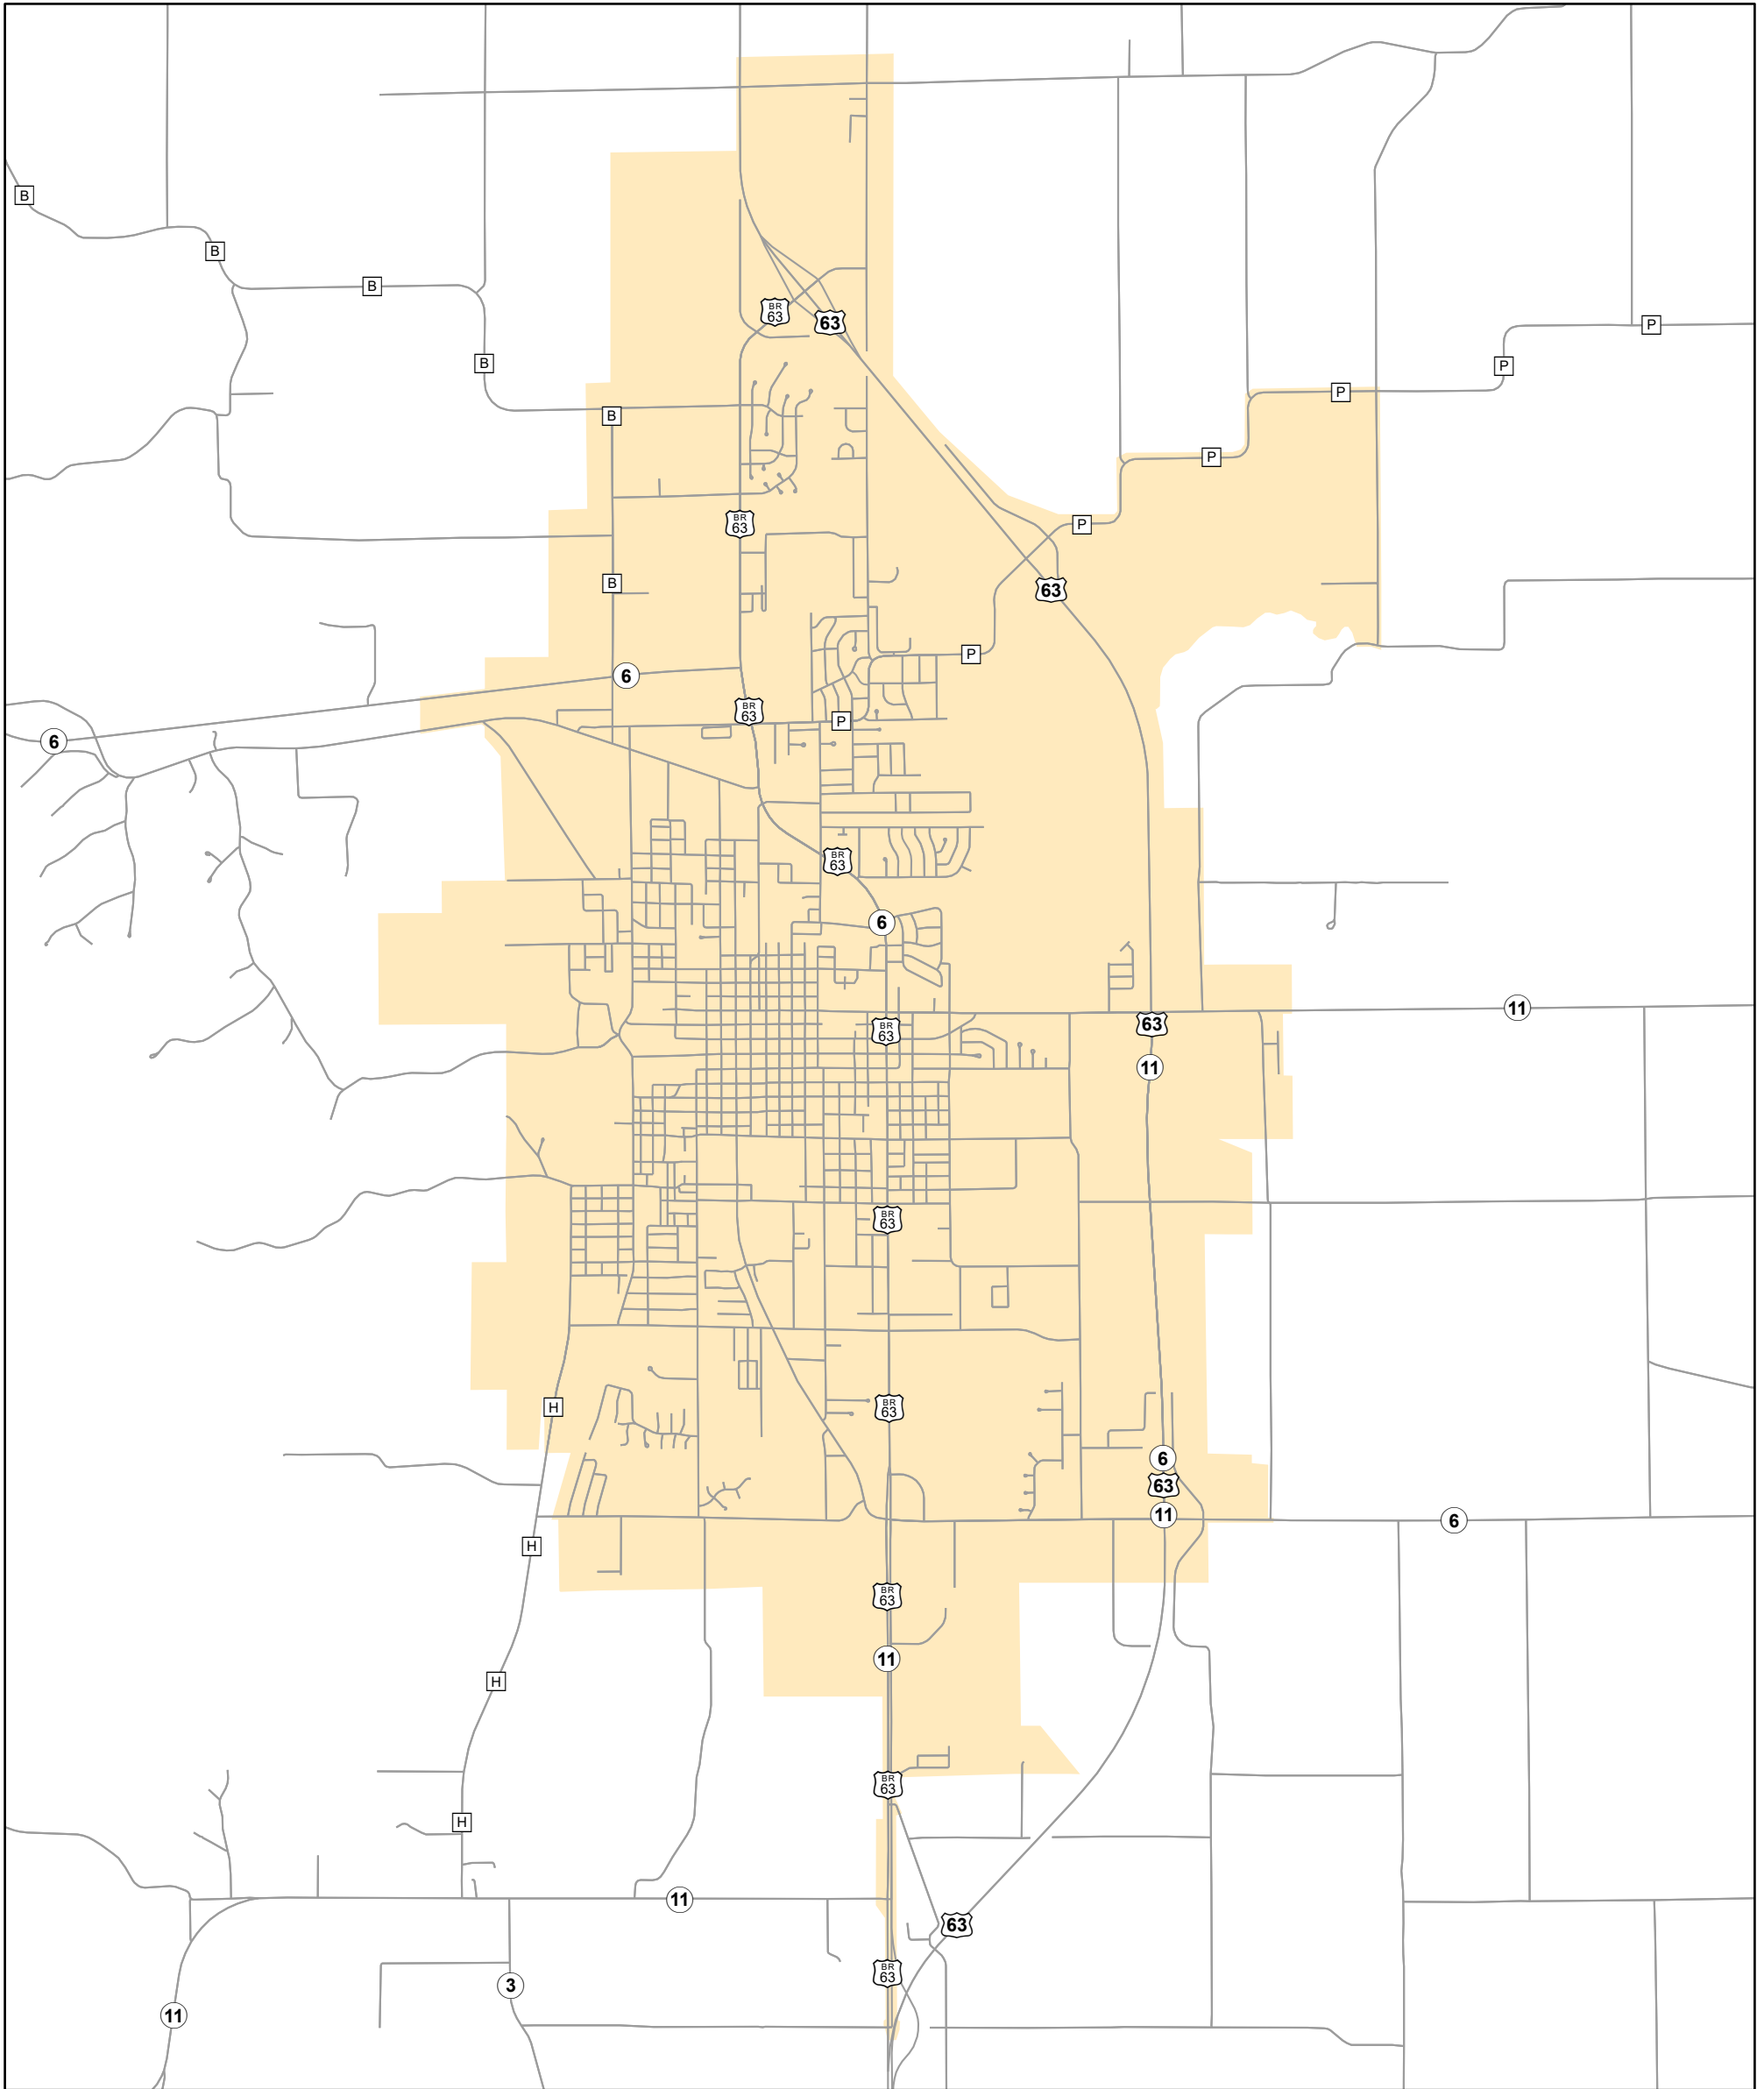

State System Urban Area

KIRKSVILLE, MISSOURI

105 W. Capitol Ave.
Jefferson City, MO 65102
Phone (573) 526-5478
Fax (573) 526-8052

April 2026

State System Class	Miles
Interstate	0
Primary	10.964
Supplementary	14.752
State Marked - NOS	
Other Roads	
Urban Area	