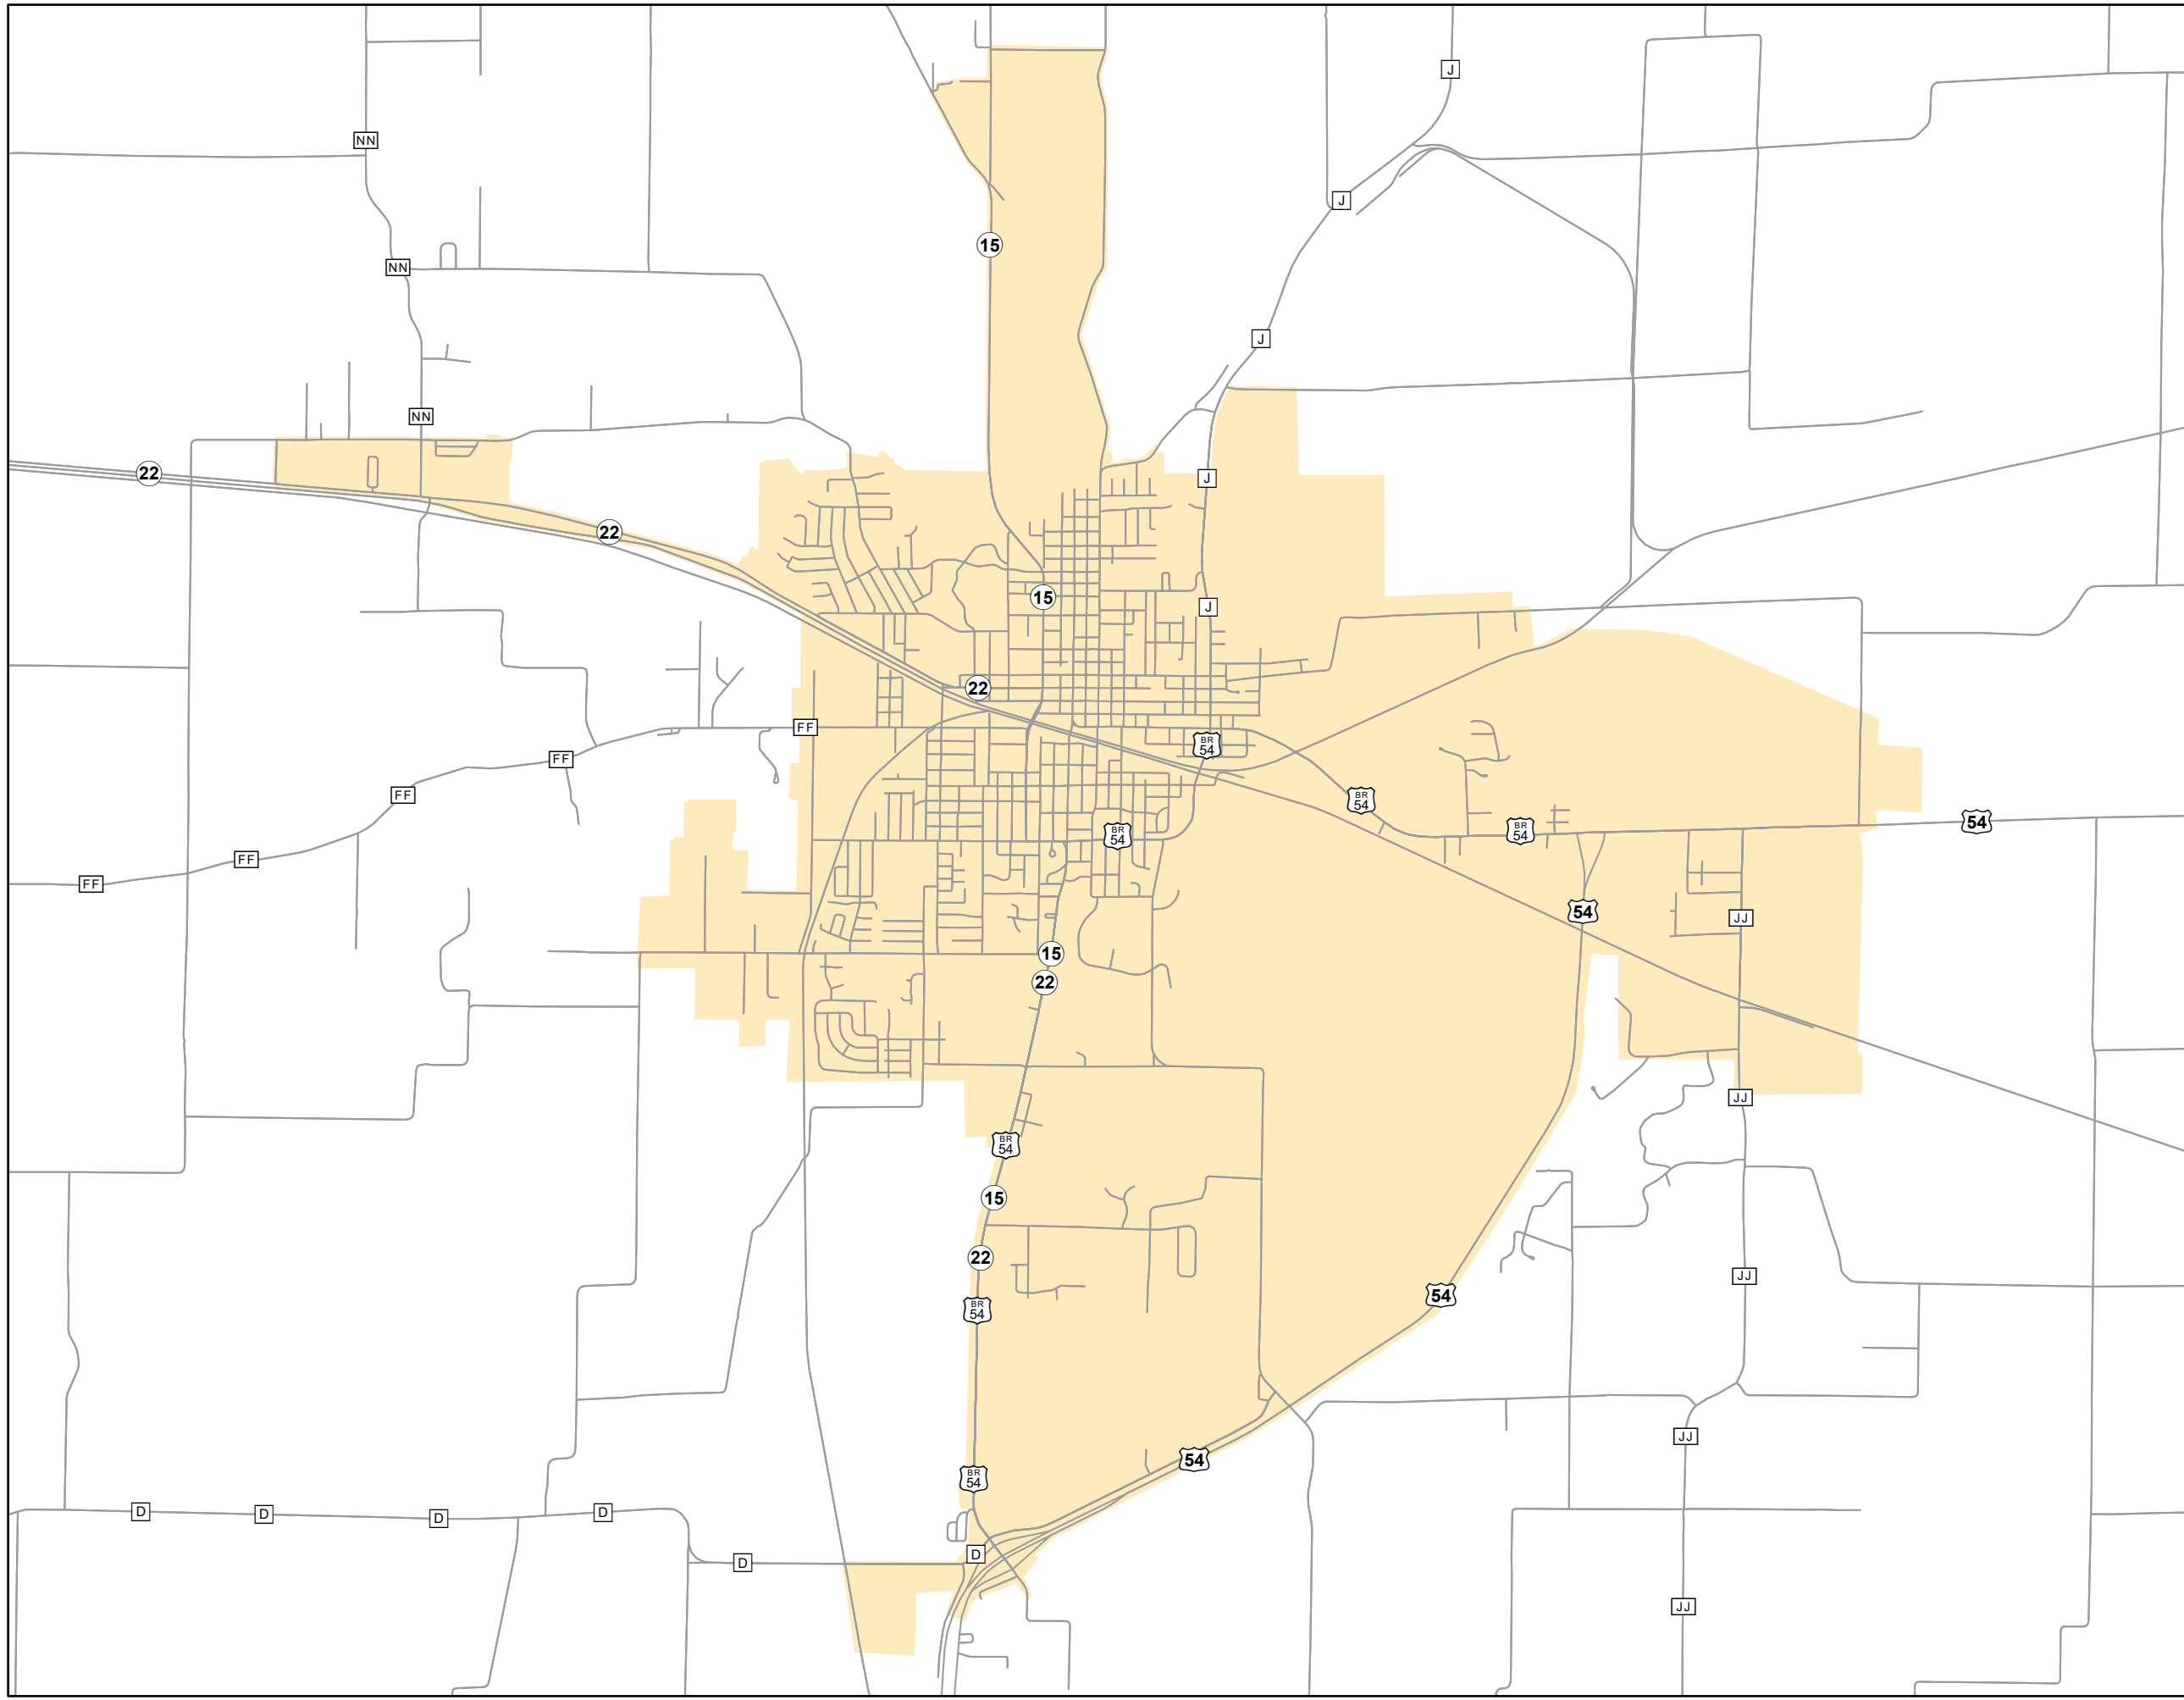

State System Urban Area

MEXICO
MISSOURI

State System Class	Miles
Interstate	0
Primary	15.221
Supplementary	5.27
State Marked - NOS	
Other Roads	
Urban Area	

105 W. Capitol Ave.
Jefferson City, MO 65102
Phone (573) 526-5478
Fax (573) 526-8052

April 2026