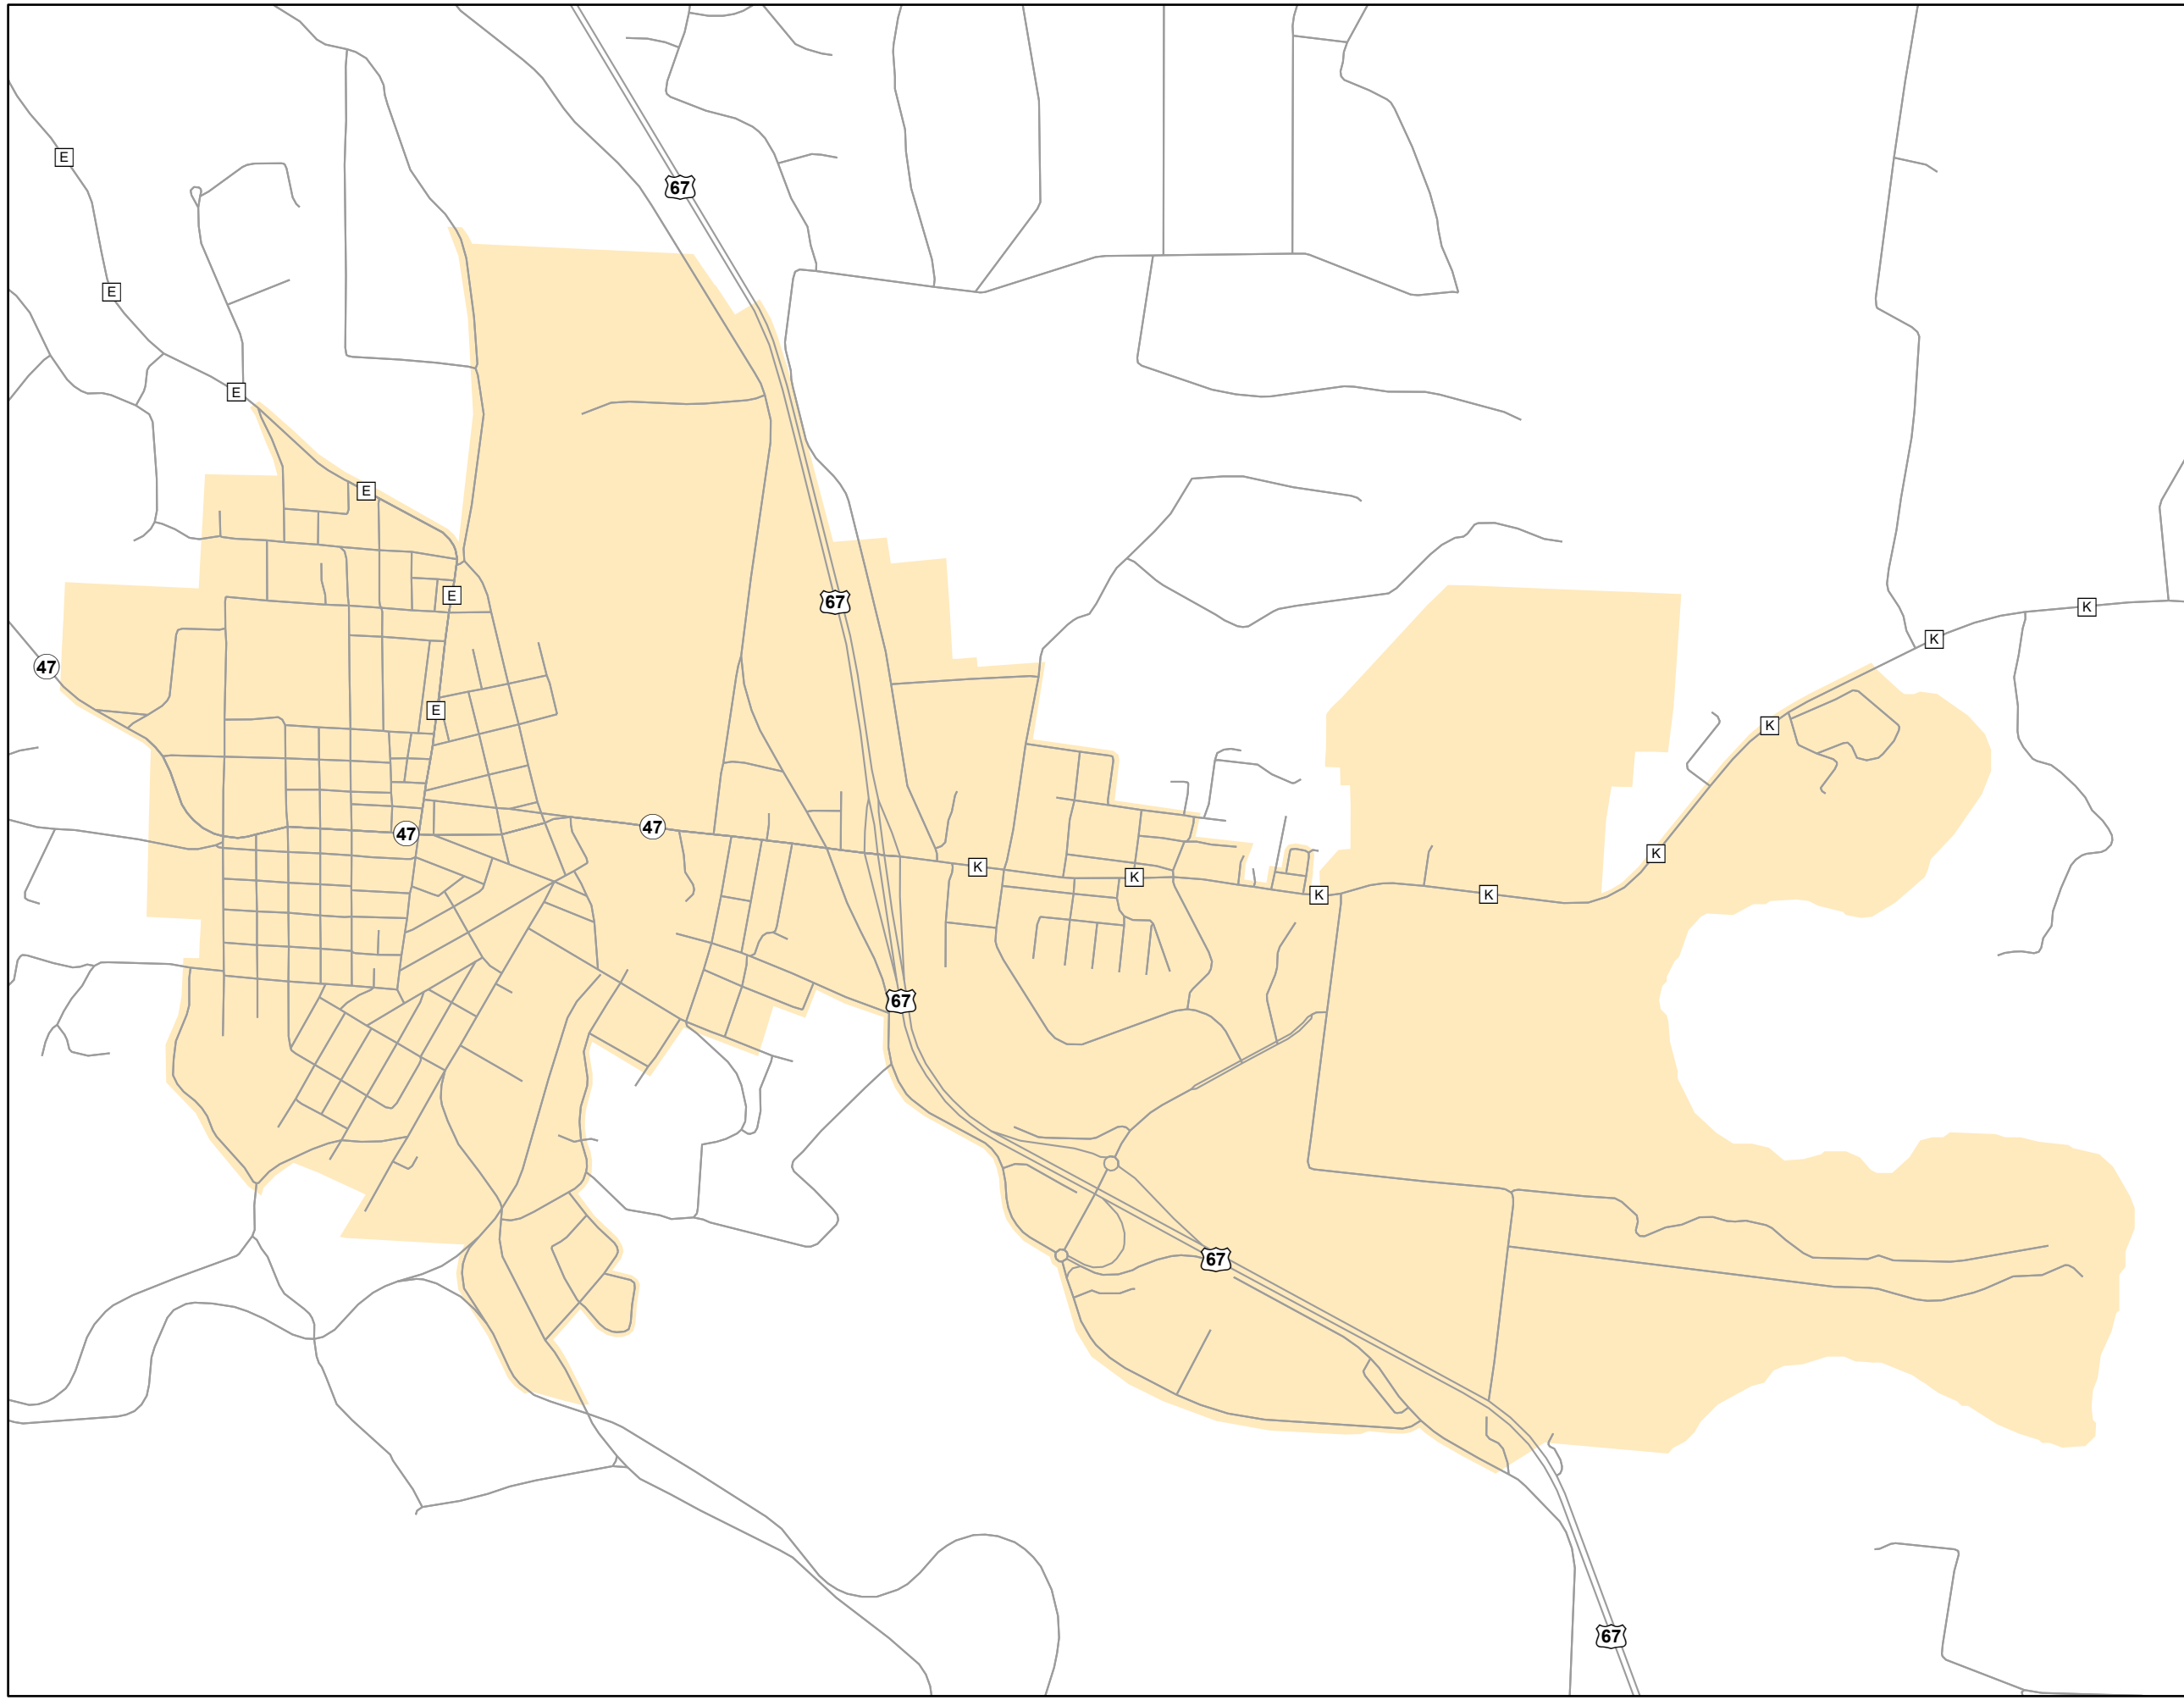

State System Urban Area

**BONNE TERRE
MISSOURI**

State System Class	Miles
Interstate	0
Primary	3.042
Supplementary	4.038
State Marked - NOS	
Other Roads	
Urban Area	

105 W. Capitol Ave.
Jefferson City, MO 65102
Phone (573) 526-5478
Fax (573) 526-8052

April 2026