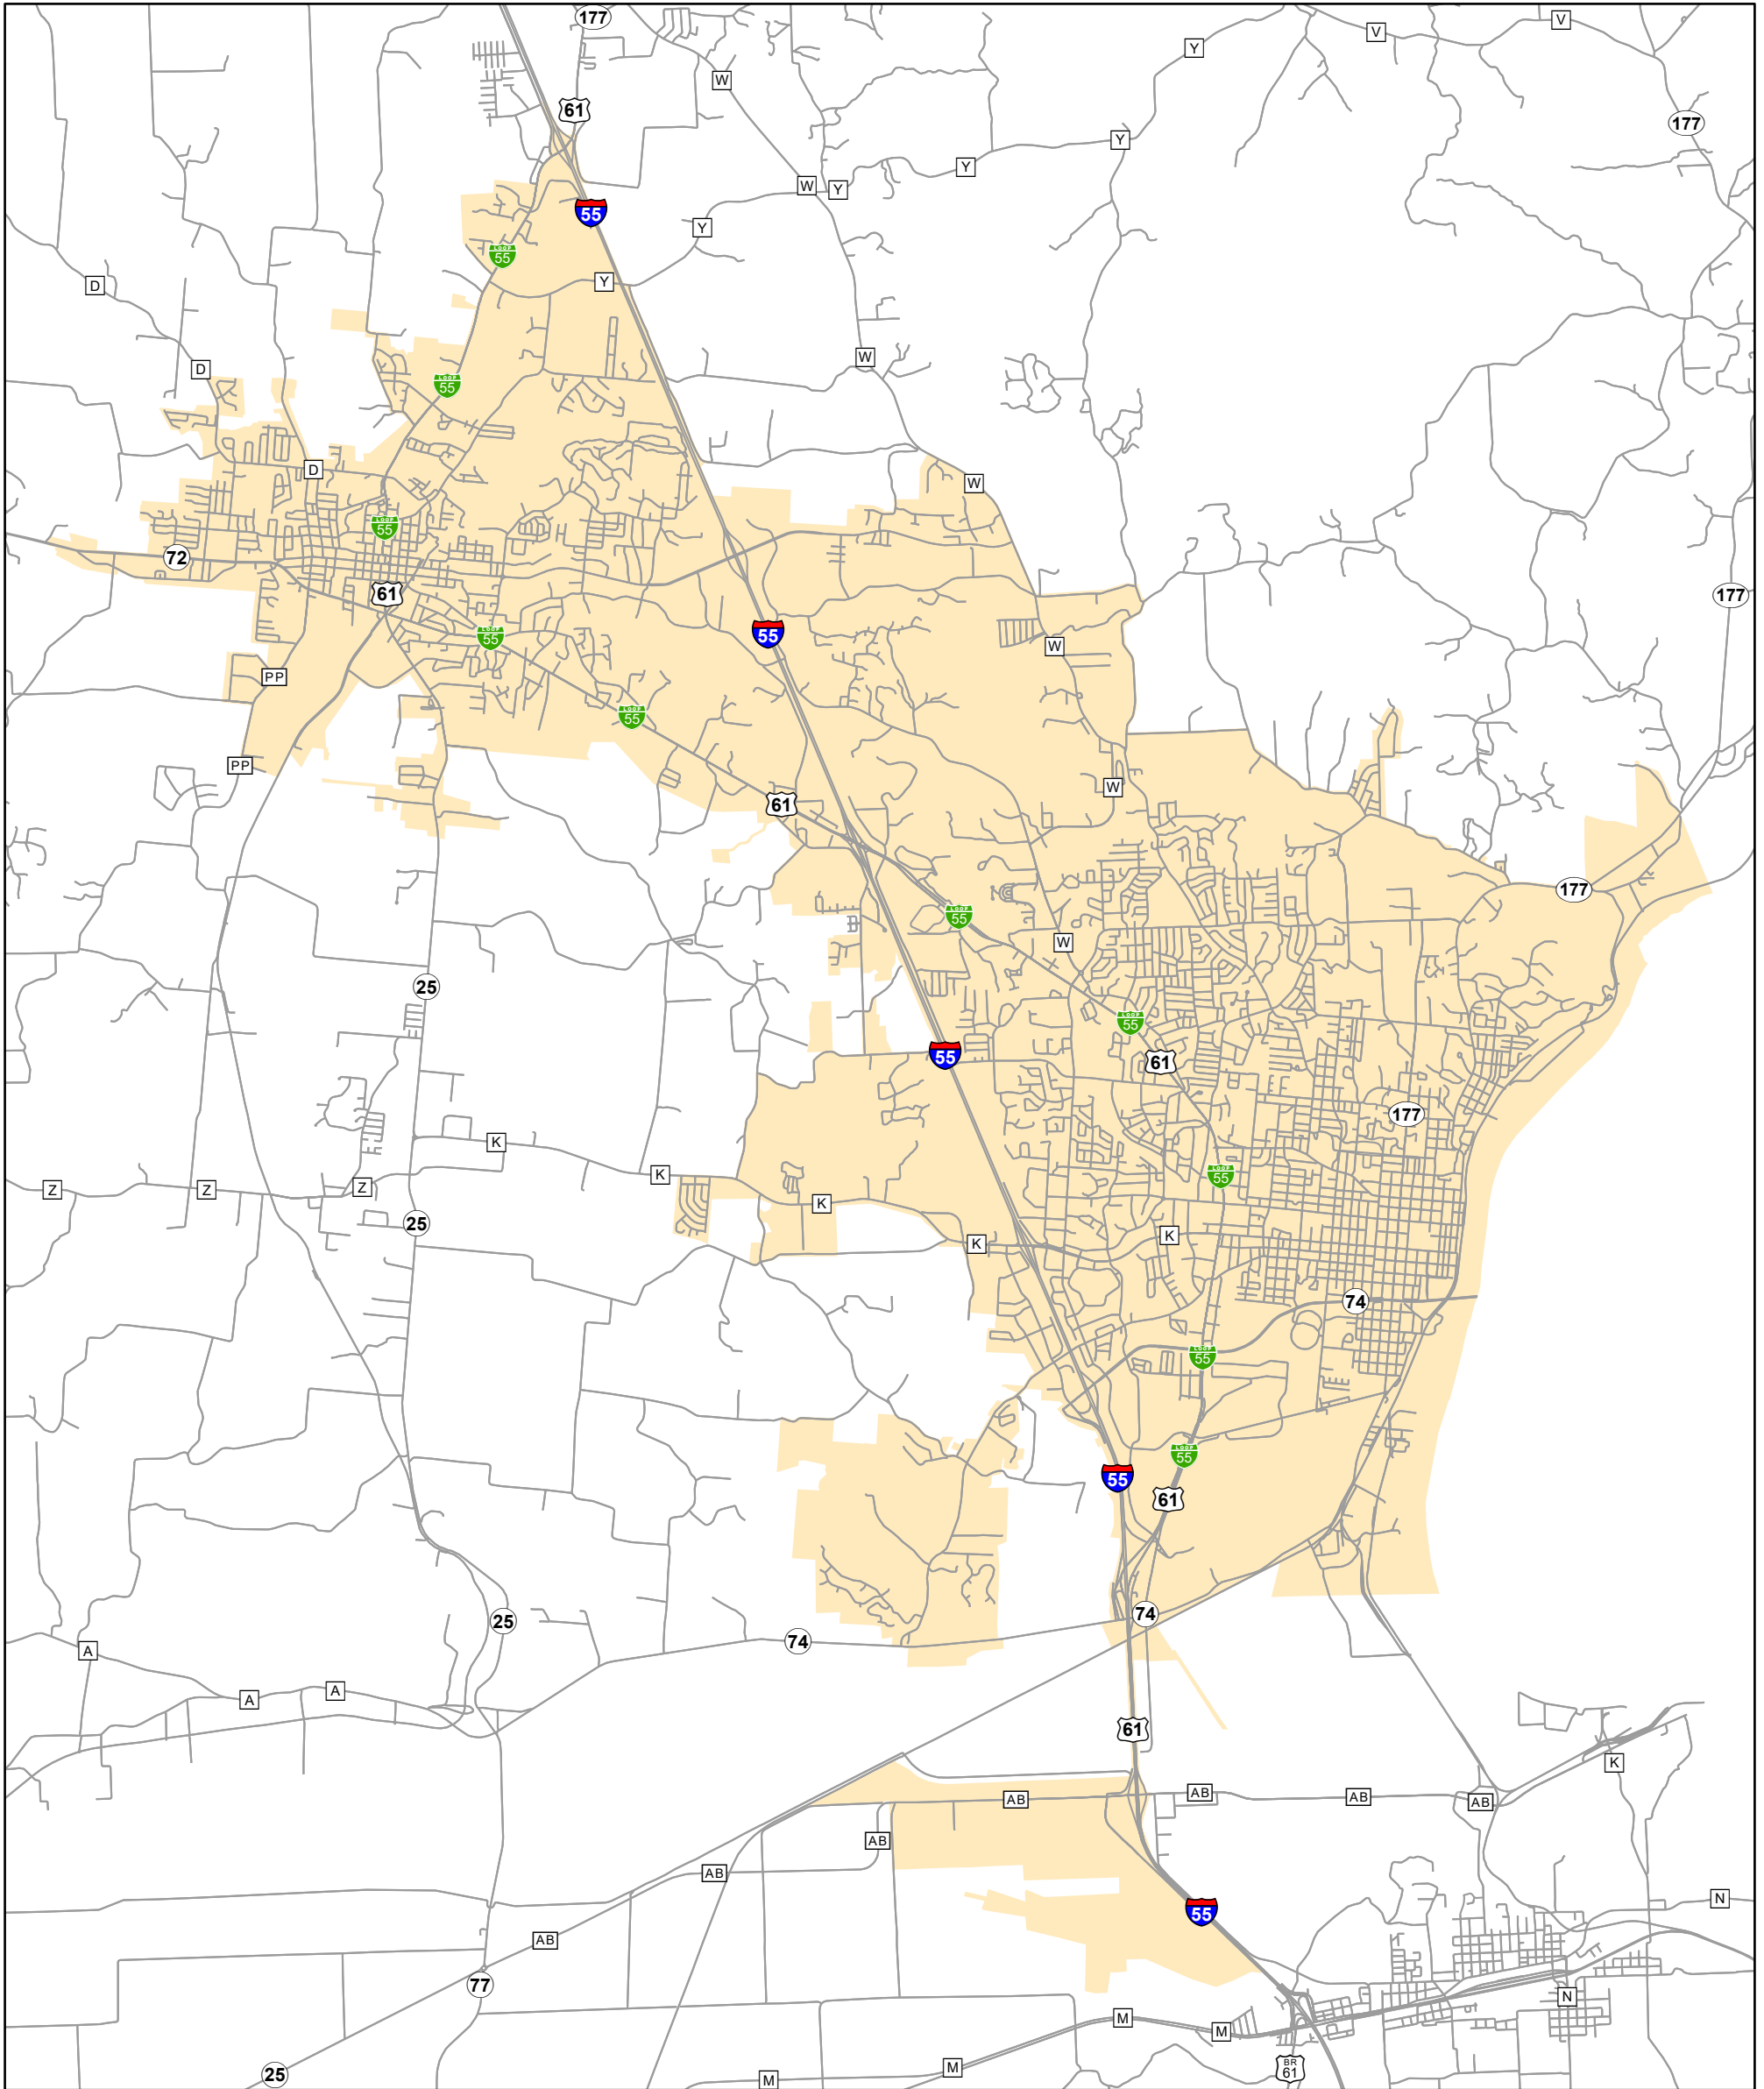

State System Urban Area

CAPE GIRARDEAU, MISSOURI

105 W. Capitol Ave.
Jefferson City, MO 65102
Phone (573) 526-5478
Fax (573) 526-8052

April 2026

State System Class	Miles
Interstate	15.883
Primary	24.185
Supplementary	25.155
State Marked - NOS	
Other Roads	
Urban Area	