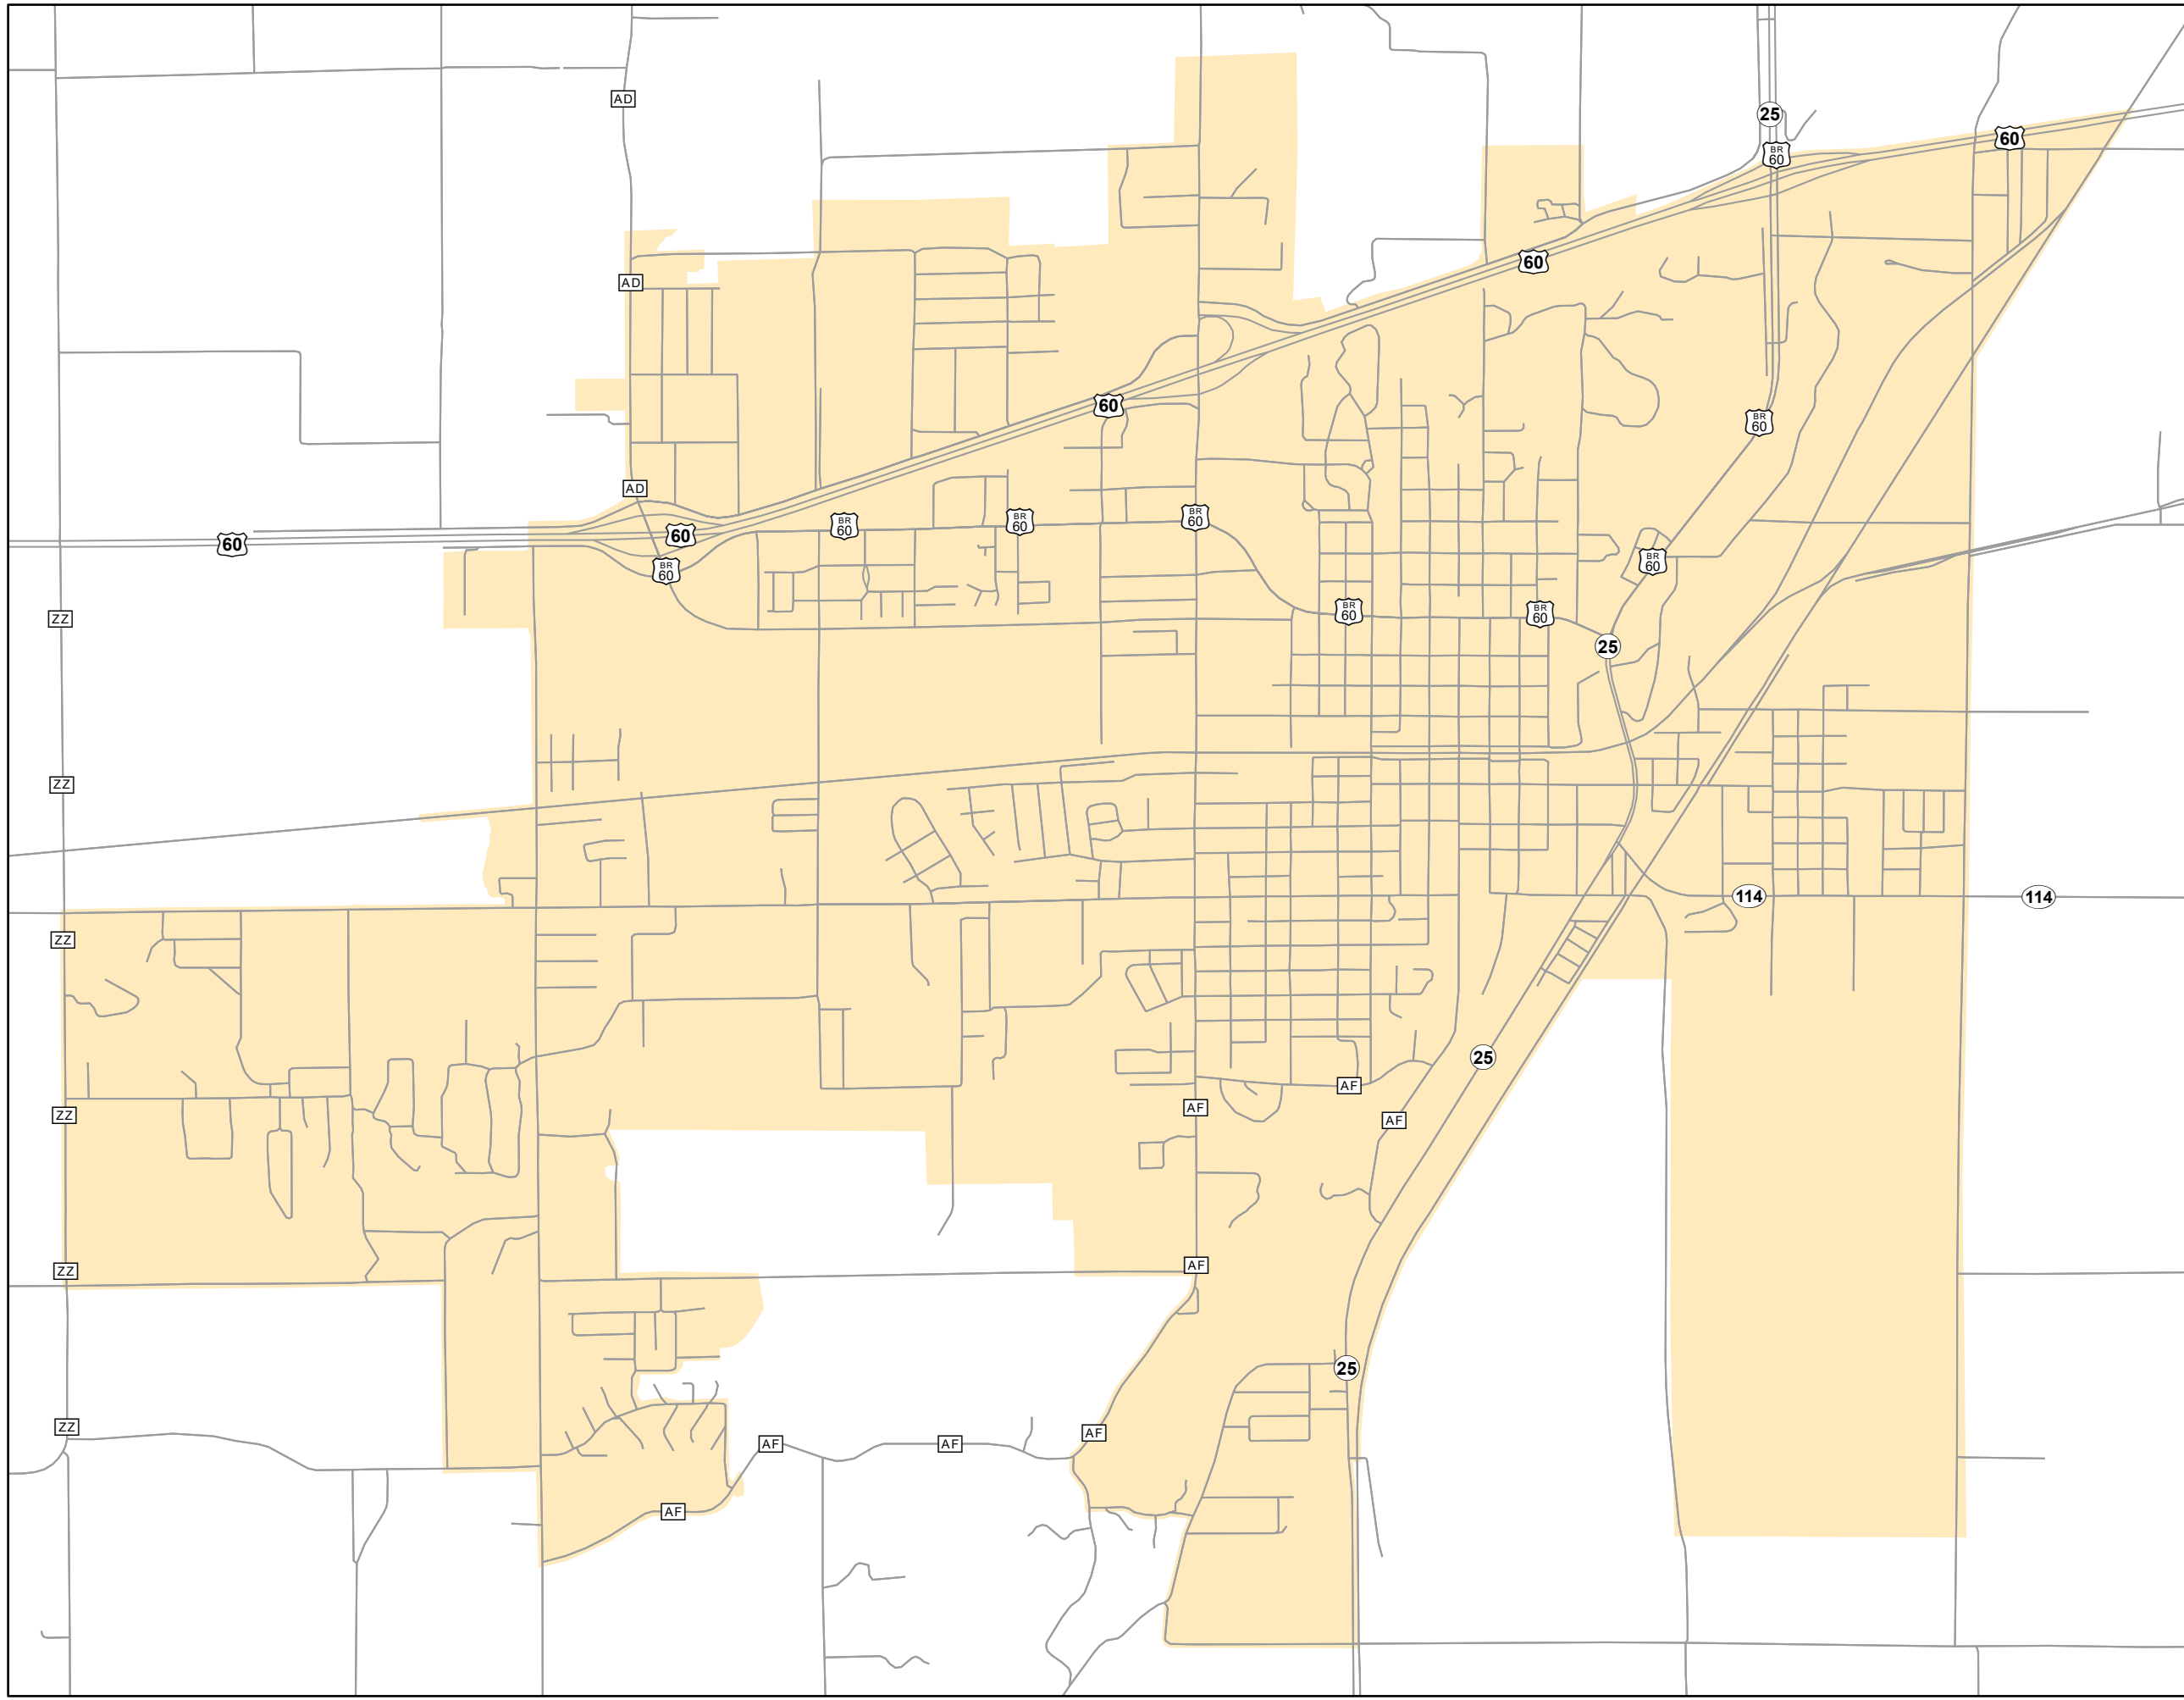

State System Urban Area

**DEXTER
MISSOURI**

State System Class	Miles
Interstate	0
Primary	8.82
Supplementary	12.346
State Marked - NOS	
Other Roads	
Urban Area	

105 W. Capitol Ave.
Jefferson City, MO 65102
Phone (573) 526-5478
Fax (573) 526-8052

April 2026