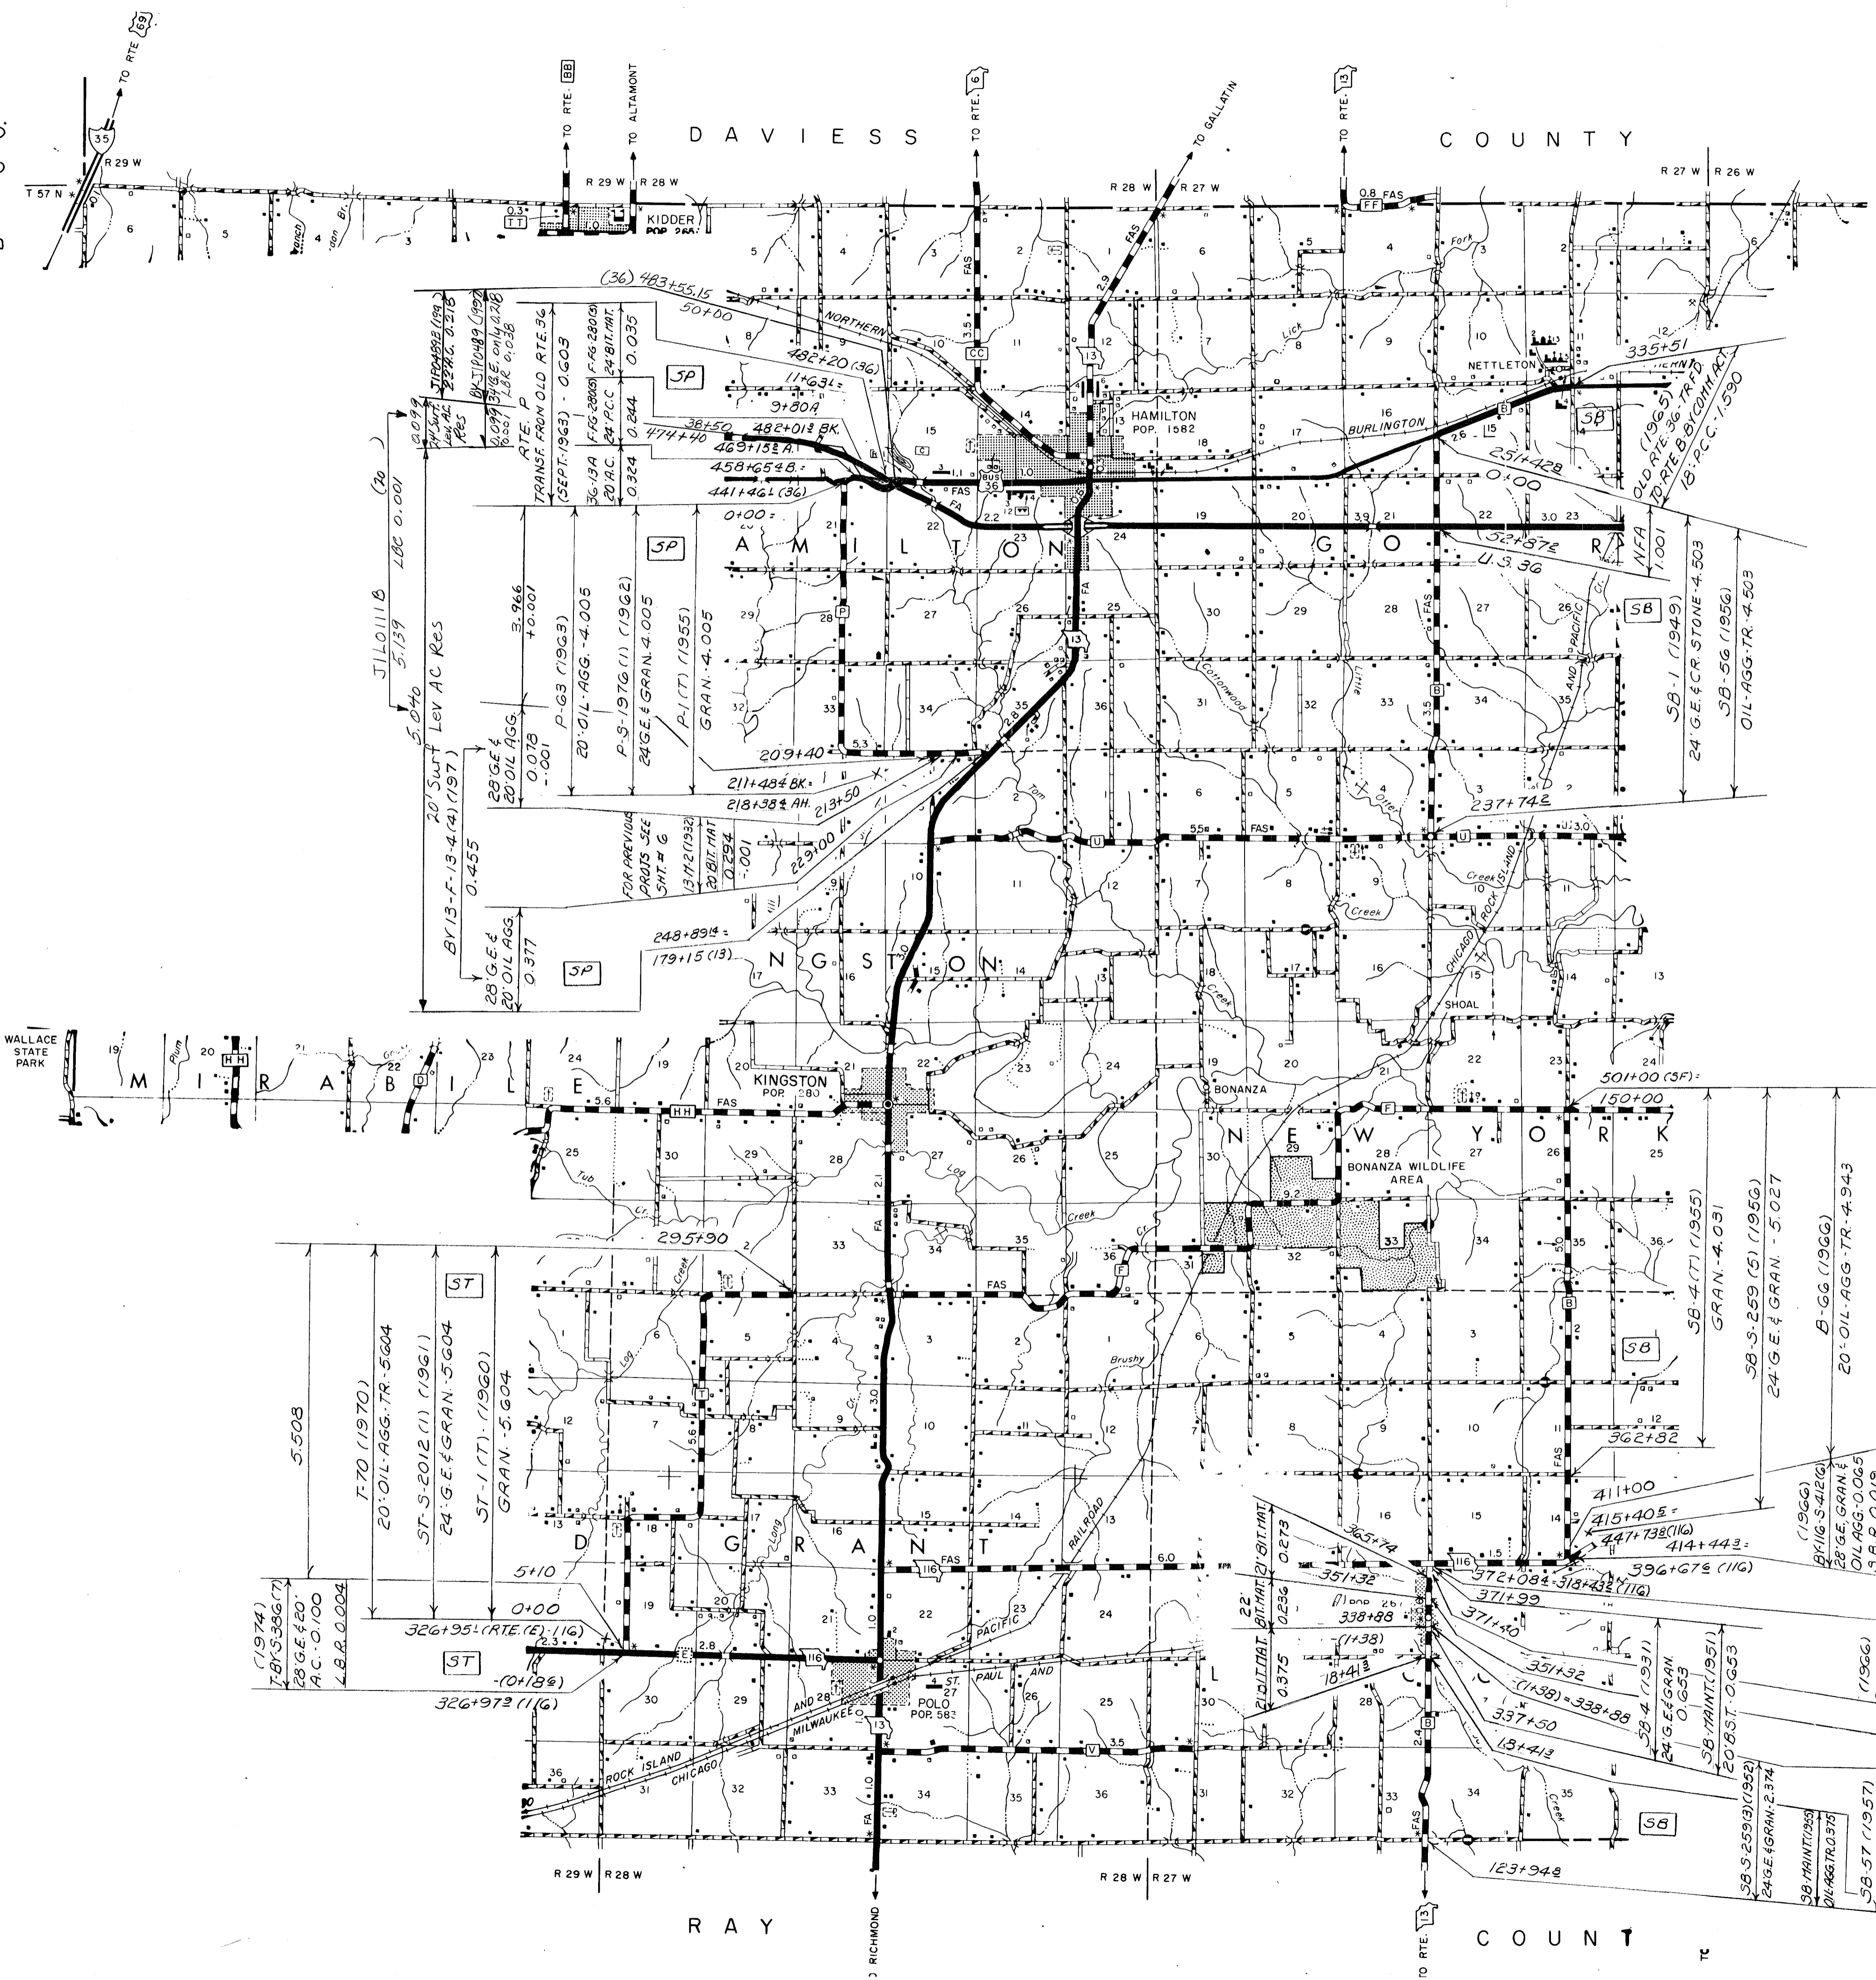

ROUTES:
 Y
 L
 HH
 TT

013 SHEET 5 OF 7
CALDWELL

PK

B
C
O
C
O
U
N
T
Y

ROUTES:
B
T

013 SHEET 6 OF 7
CALDWELL

9° 45'
TO CHILLICOTHE

TO IIVINGSTON

CLINTON COUNTY

RAY RICHMOND

CARROLL COUNTY

ROUTES - Z
W
F
E
K
K

013 SHEET 1 OF 7
CALDWELL