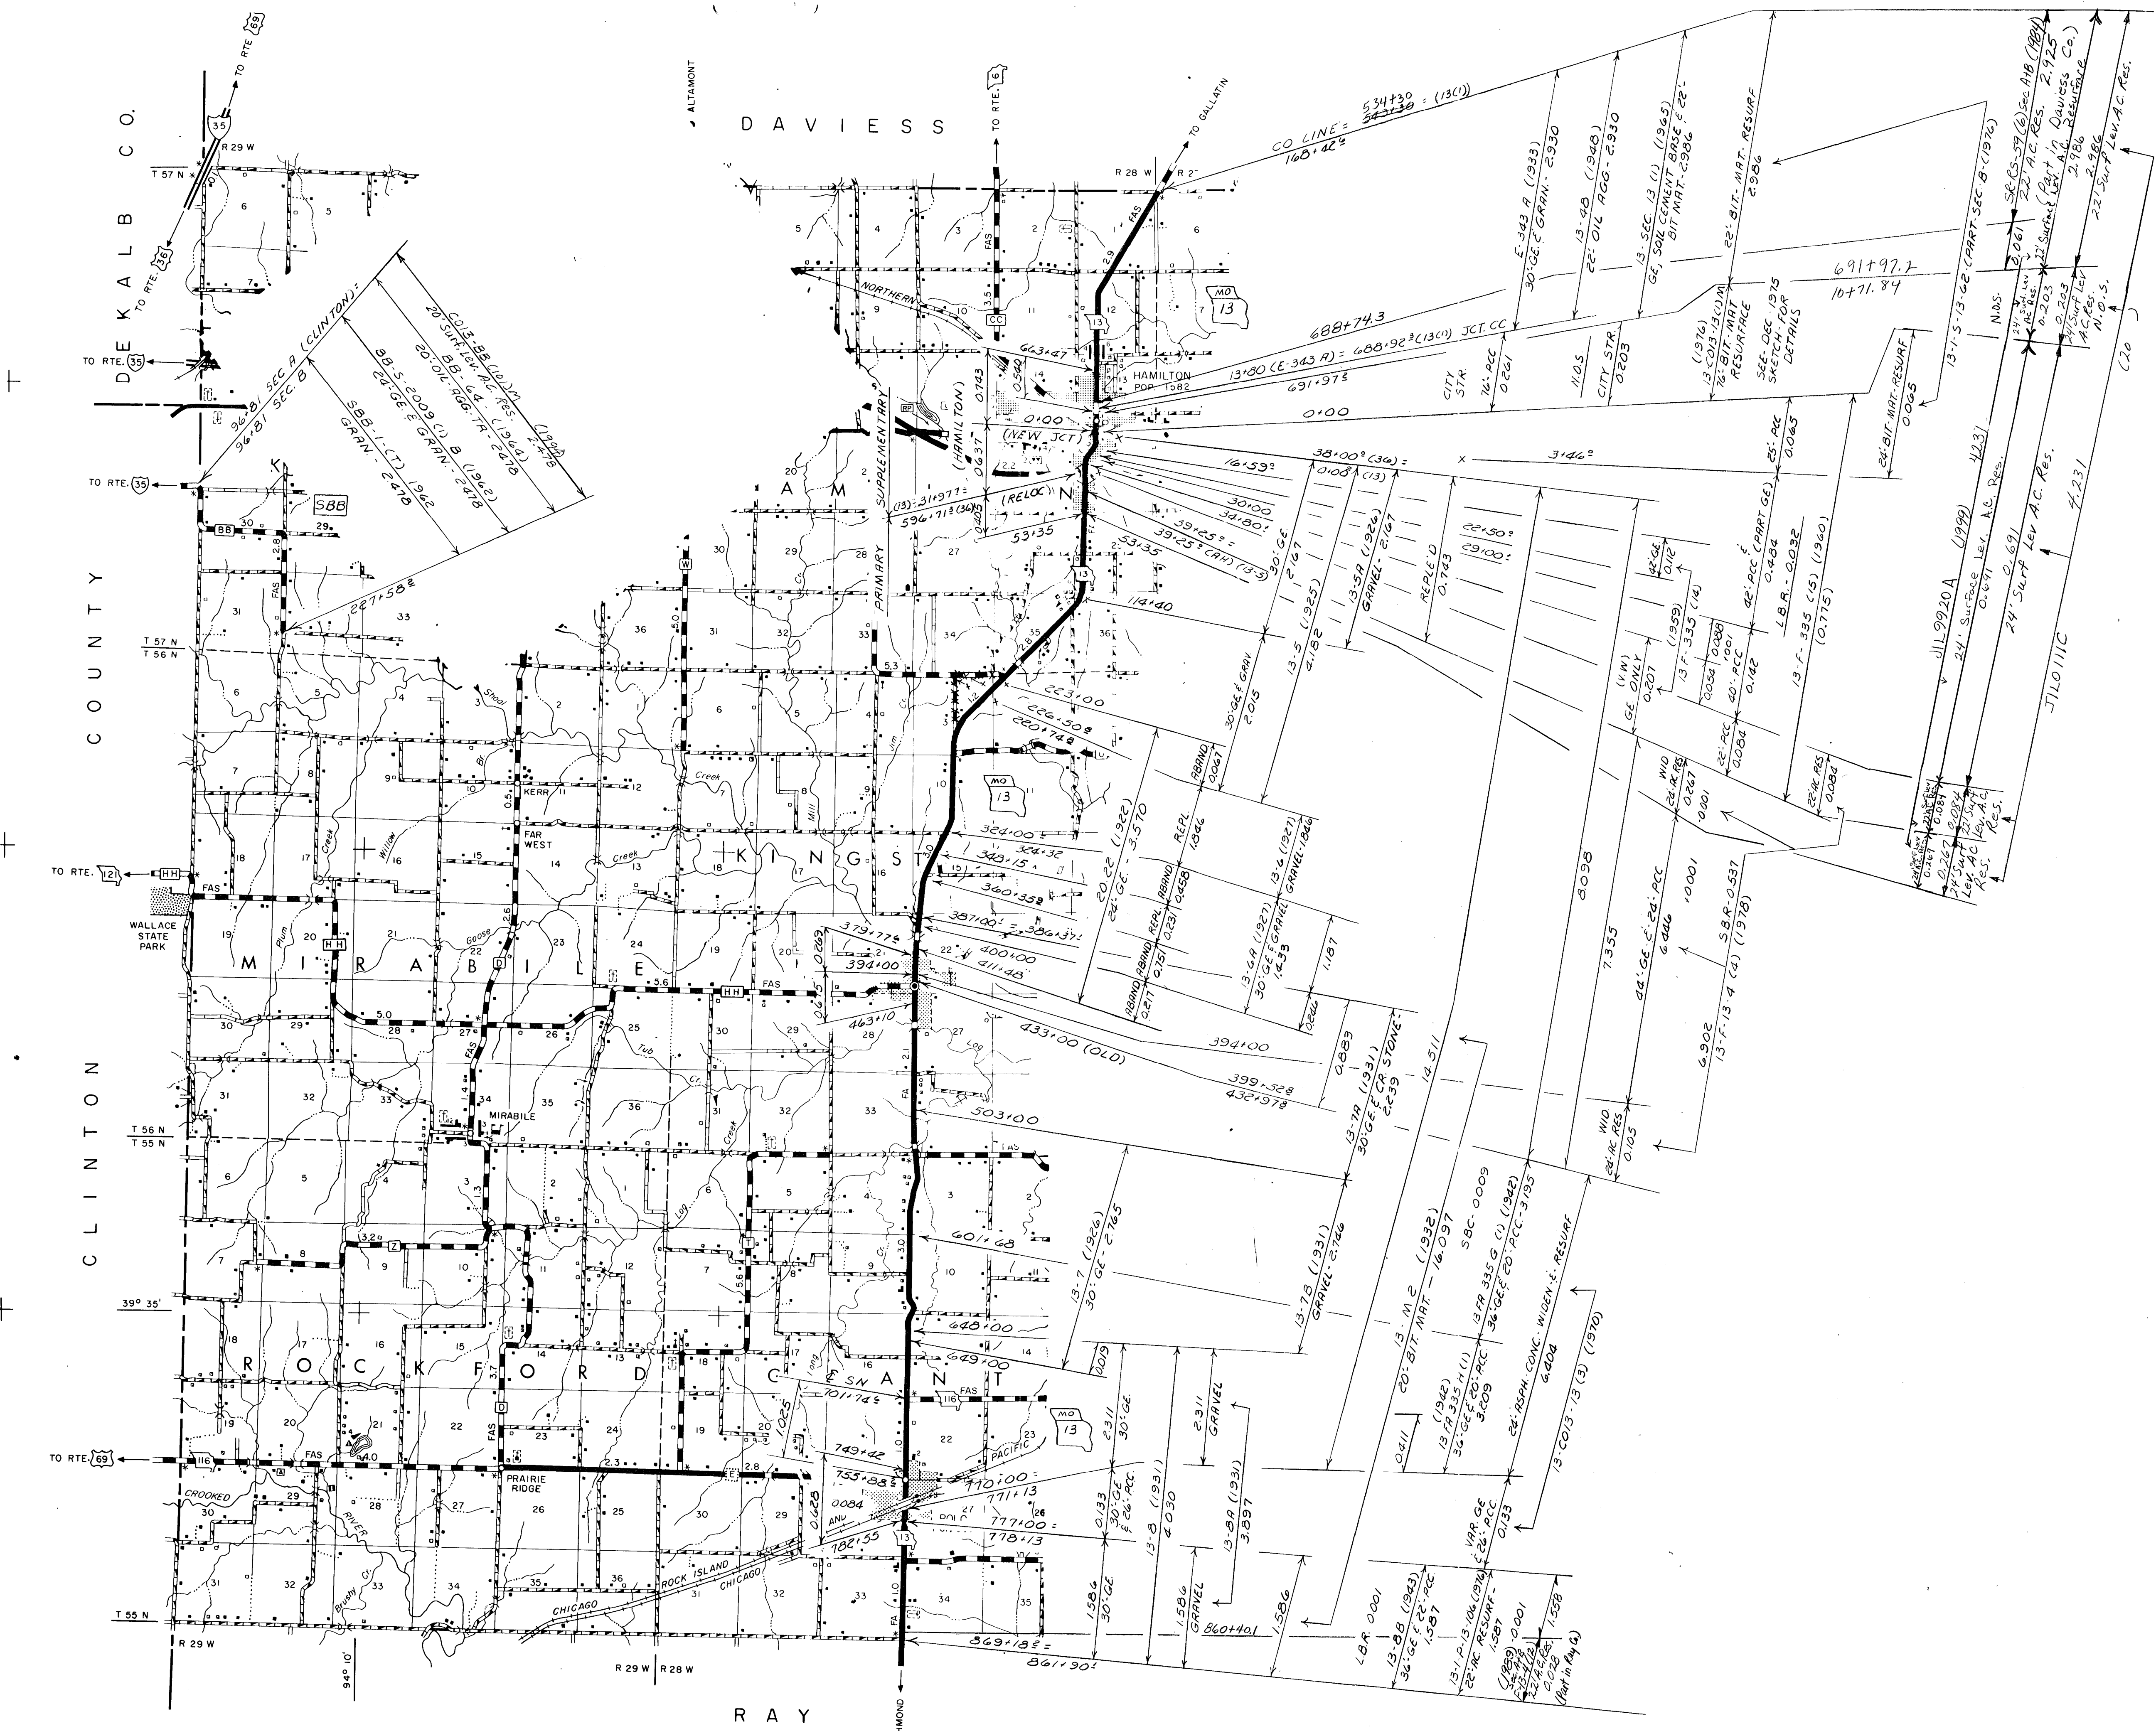

ROUTES:
 Y
 L
 HH
 TT

013 SHEET 5 OF 7
CALDWELL

PK

B
C
O
C
O
U
N
T
Y

ROUTES:
B
T

013 SHEET 6 OF 7
CALDWELL

9° 45'
TO CHILLICOTHE

TO IIVINGSTON

CLINTON COUNTY

RAY RICHMOND

CARROLL COUNTY

ROUTES - Z
W
F
E
K
K

013 SHEET 1 OF 7
CALDWELL