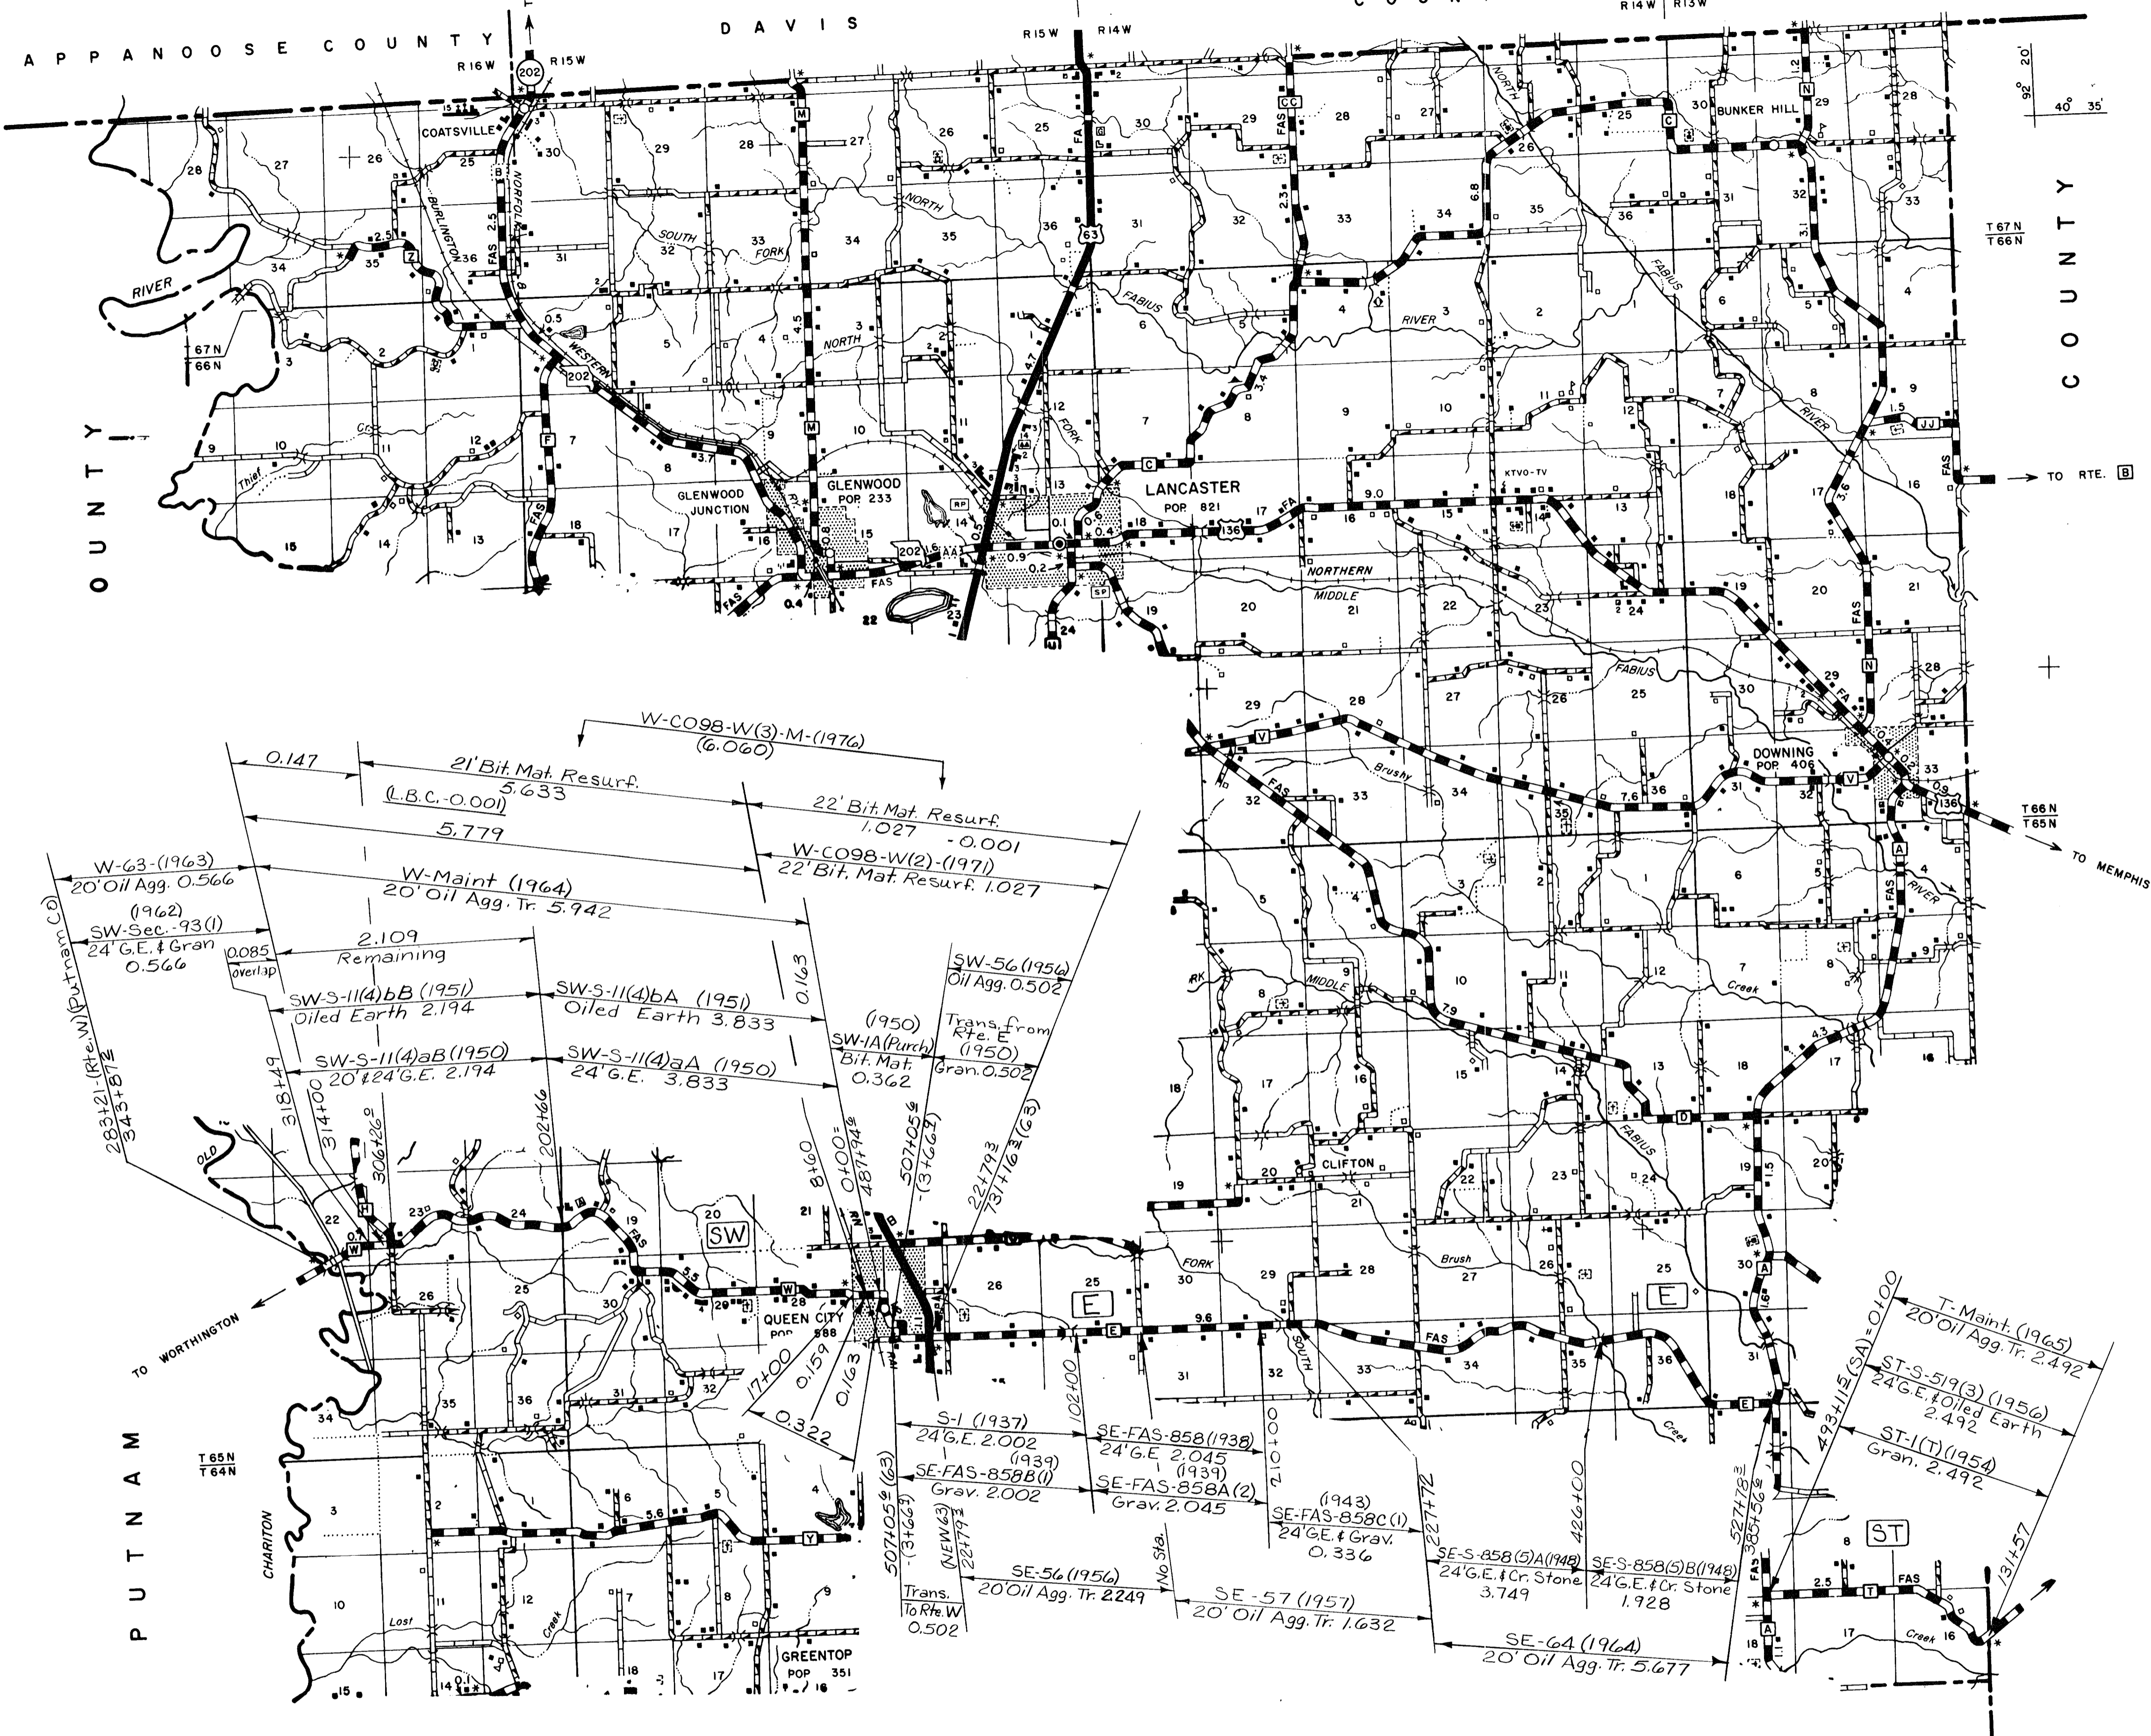

098
SCHUYLER

ROUTES: 136,
M, N
SHEET 2 OF 6

098
SCHUYLER
②

UTNAM

COUNTY

SCOTLAND

098 SCHUYLER

ROUTES: C, F, H, V, Y
SHEET 6 OF 6

T 67 N
T 66 N

T 66 N
T 65 N

T 65 N
T 64 N

ROUTE B

TO ROUTE 18

TO RTE 15

TO MEMPHIS

TO WORTHINGTON