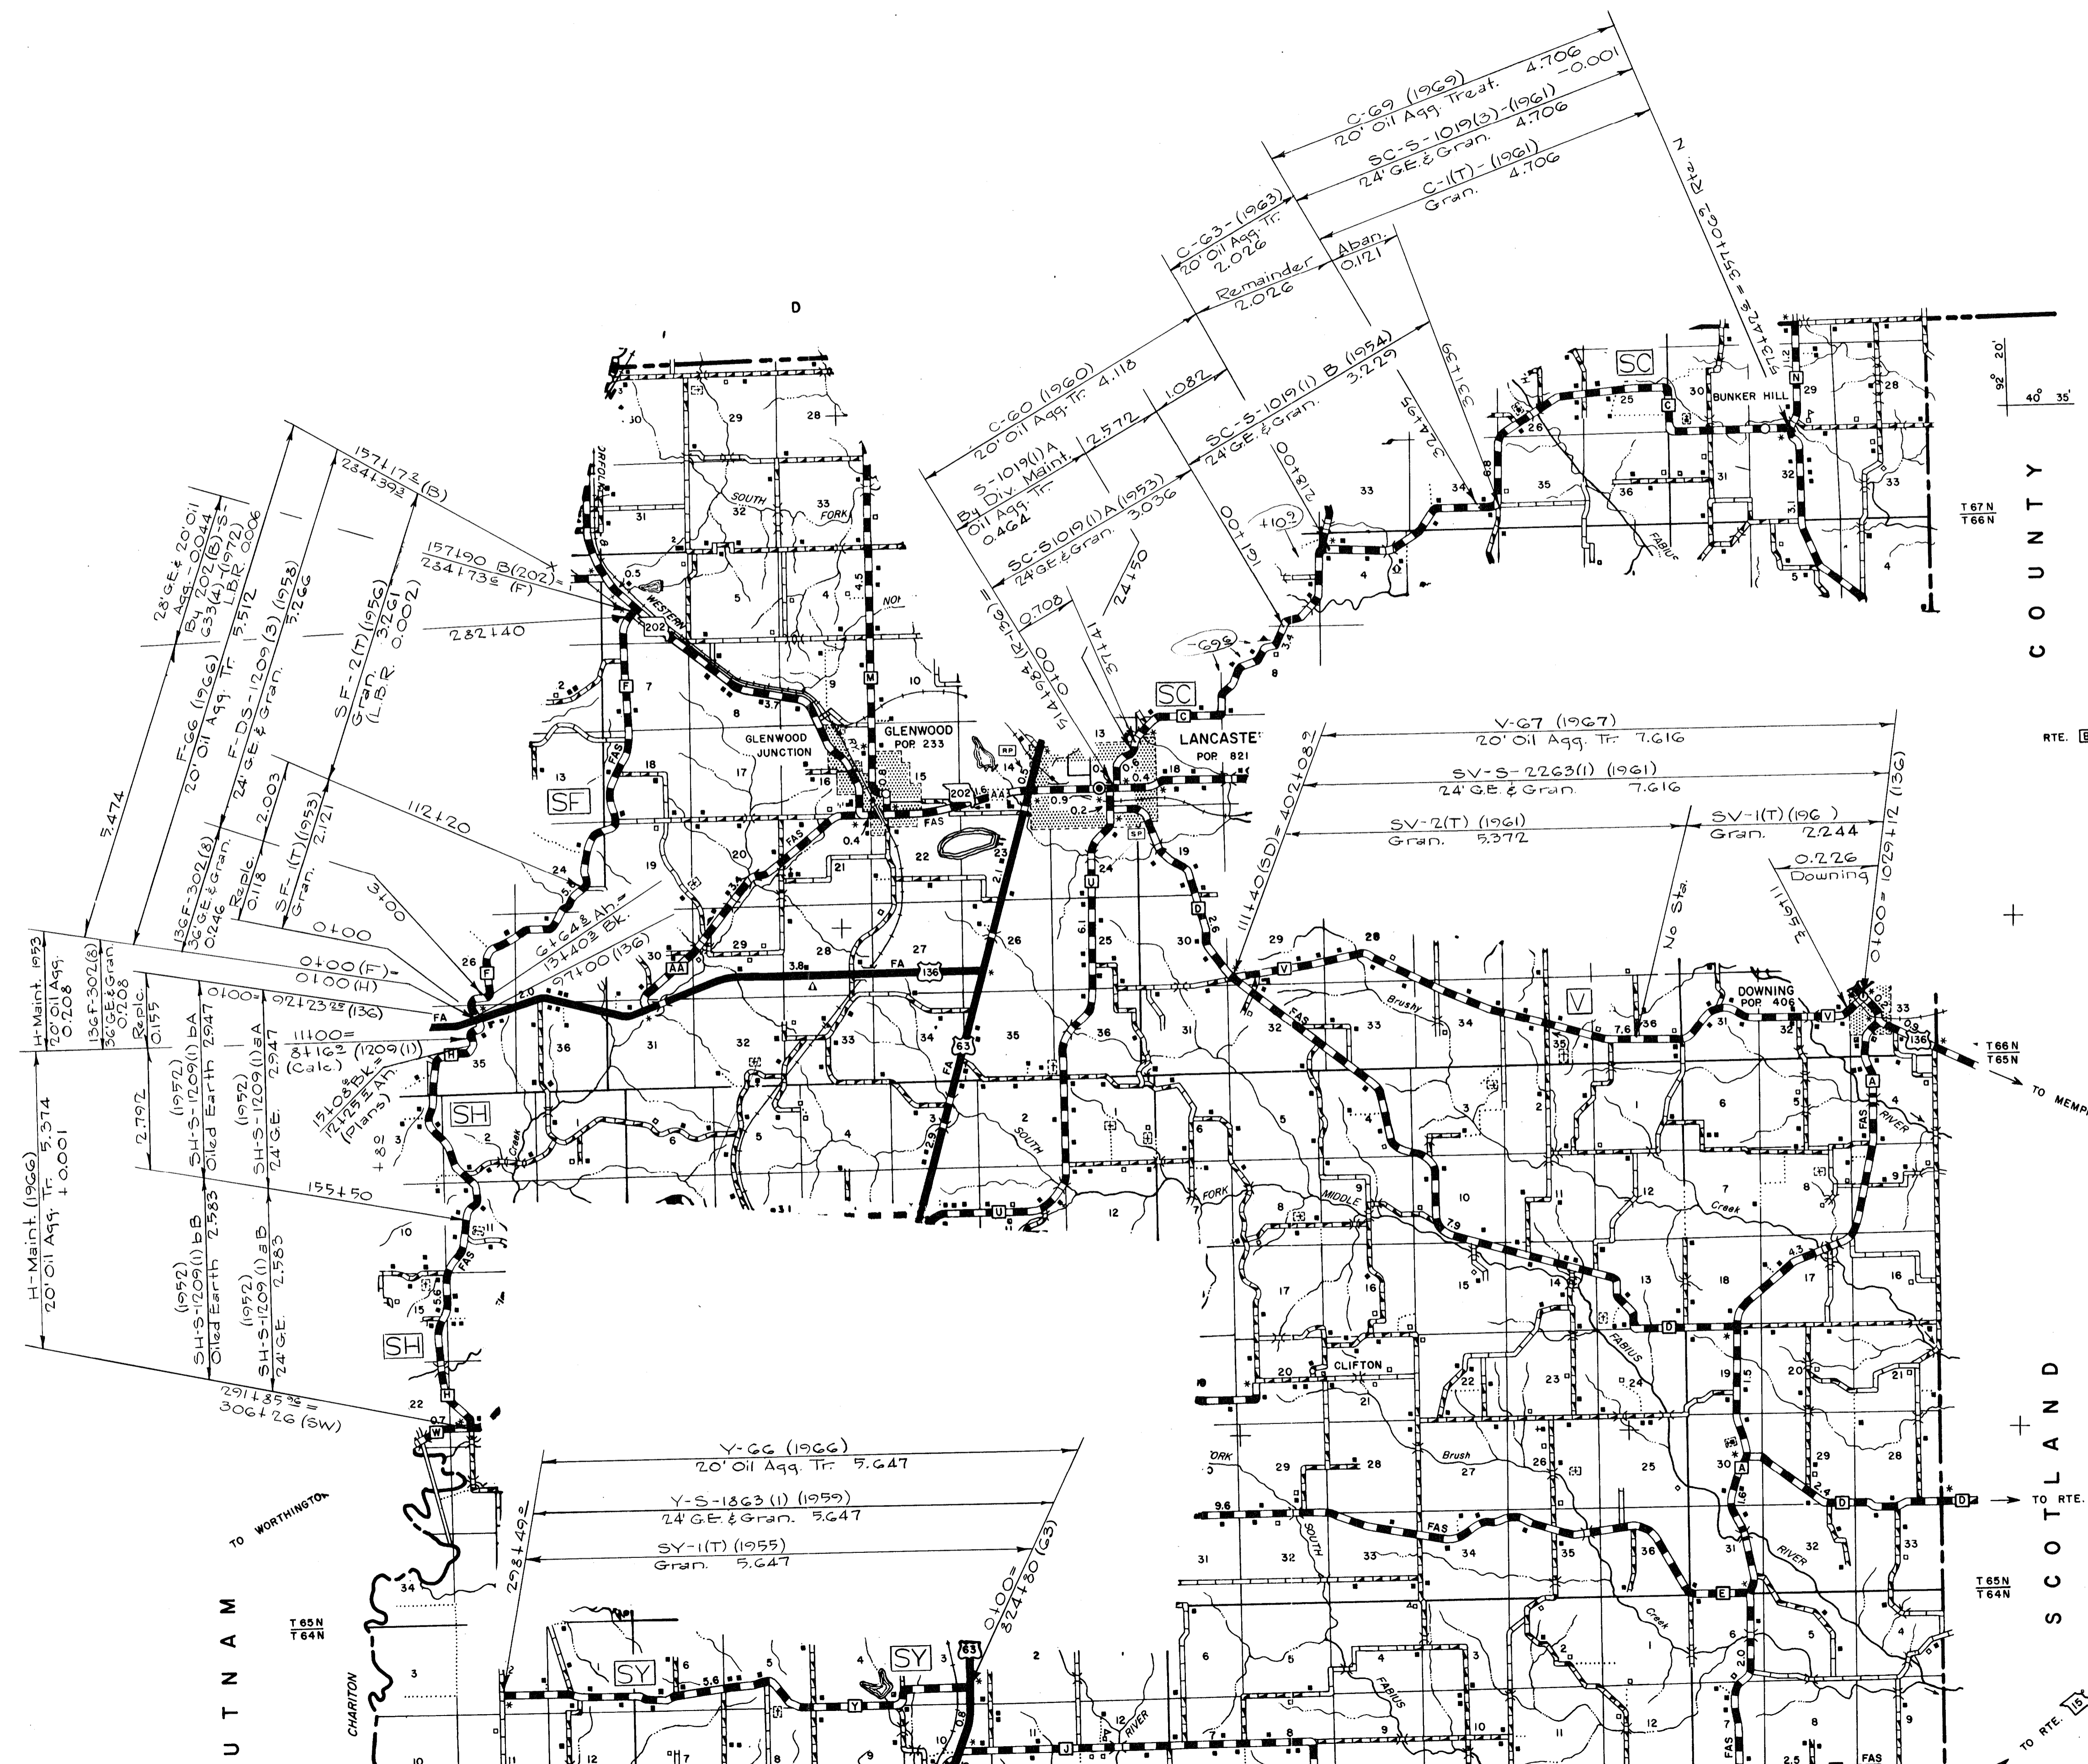

098
SCHUYLER

ROUTES: 136,
M, N
SHEET 2 OF 6

098
SCHUYLER
②

UTNAM

COUNTY

SCOTLAND

098 SCHUYLER

ROUTES: C, F, H, V, Y
SHEET 6 OF 6

T 67 N
T 66 N

T 66 N
T 65 N

T 65 N
T 64 N

ROUTE B

TO ROUTE 18

TO RTE 15

TO MEMPHIS

TO WORTHINGTON