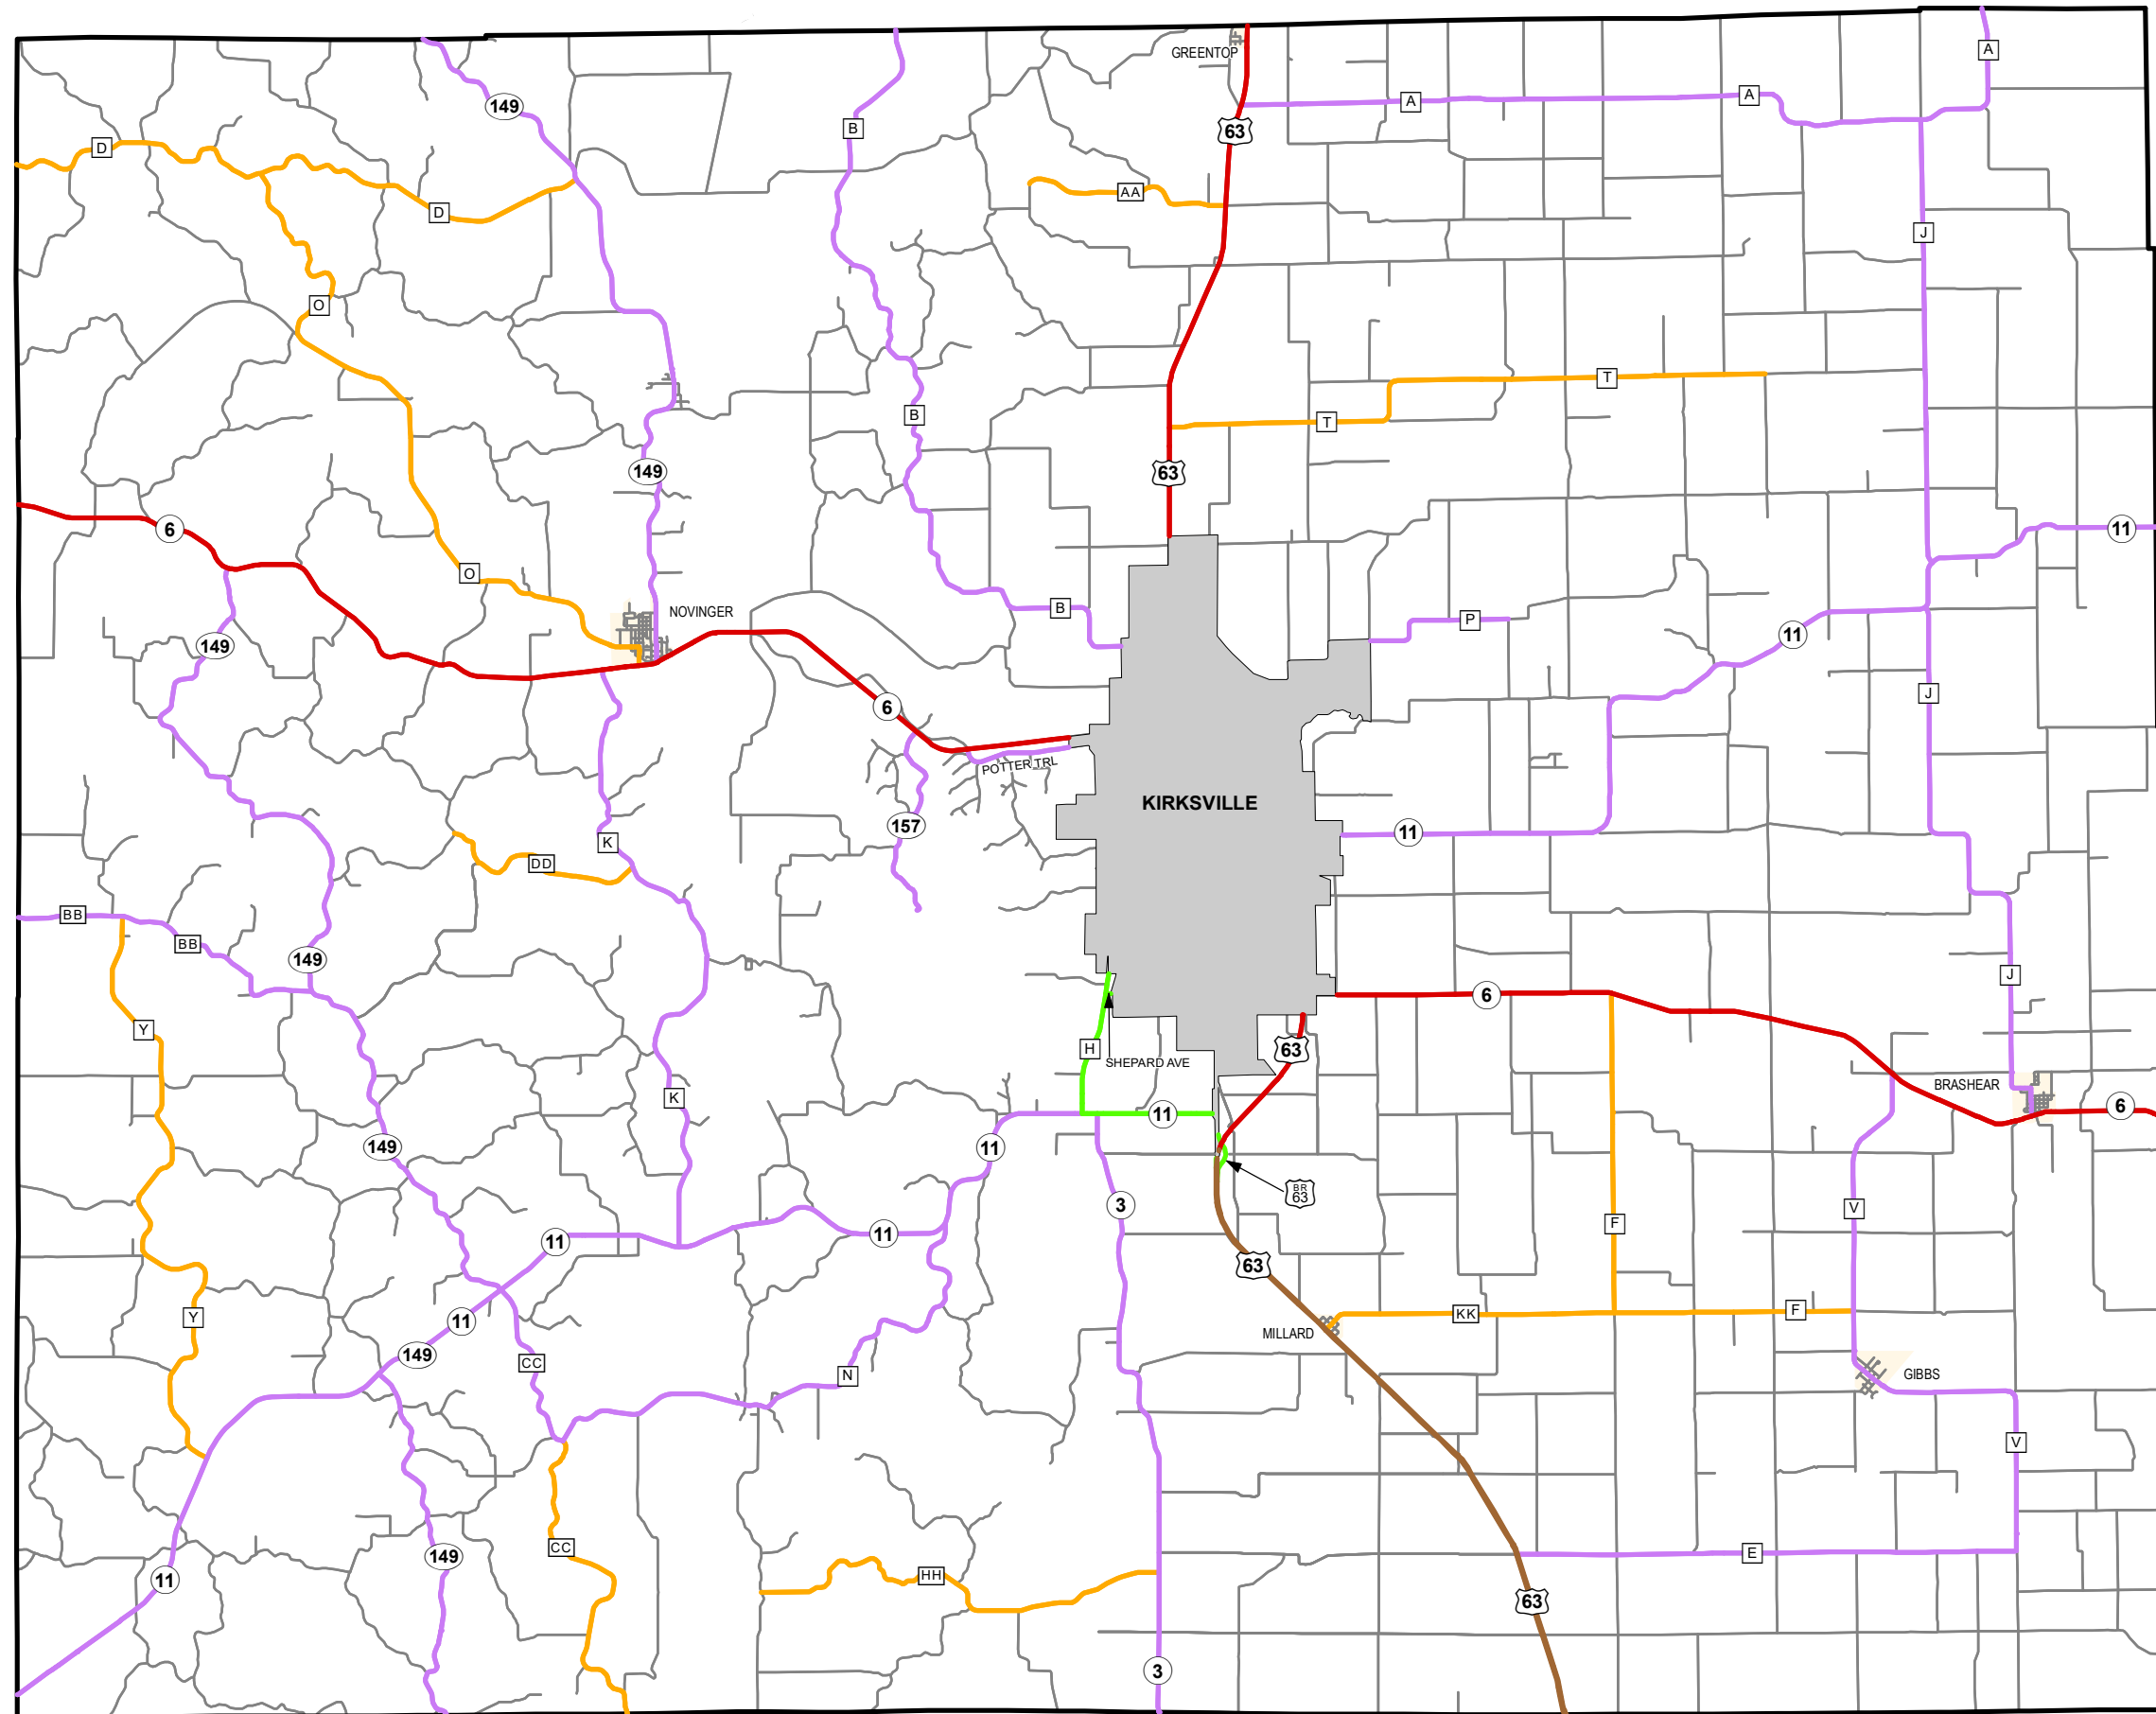

Rural Functional Classification

ADAIR COUNTY

Missouri

FUNCTIONAL CLASS

- Interstate —
- Other Freeway and Expressway —
- Other Principal Arterial —
- Minor Arterial —
- Major Collector —
- Minor Collector —
- Local —

CITY

URBAN AREA

Federal-Aid highways exclude local roads and rural minor collectors.

Transportation Planning
 105 W. Capitol Ave.
 Jefferson City, MO 65102
 Phone (573) 526-5478
 Fax (573) 526-8052

Approved January 10, 2024