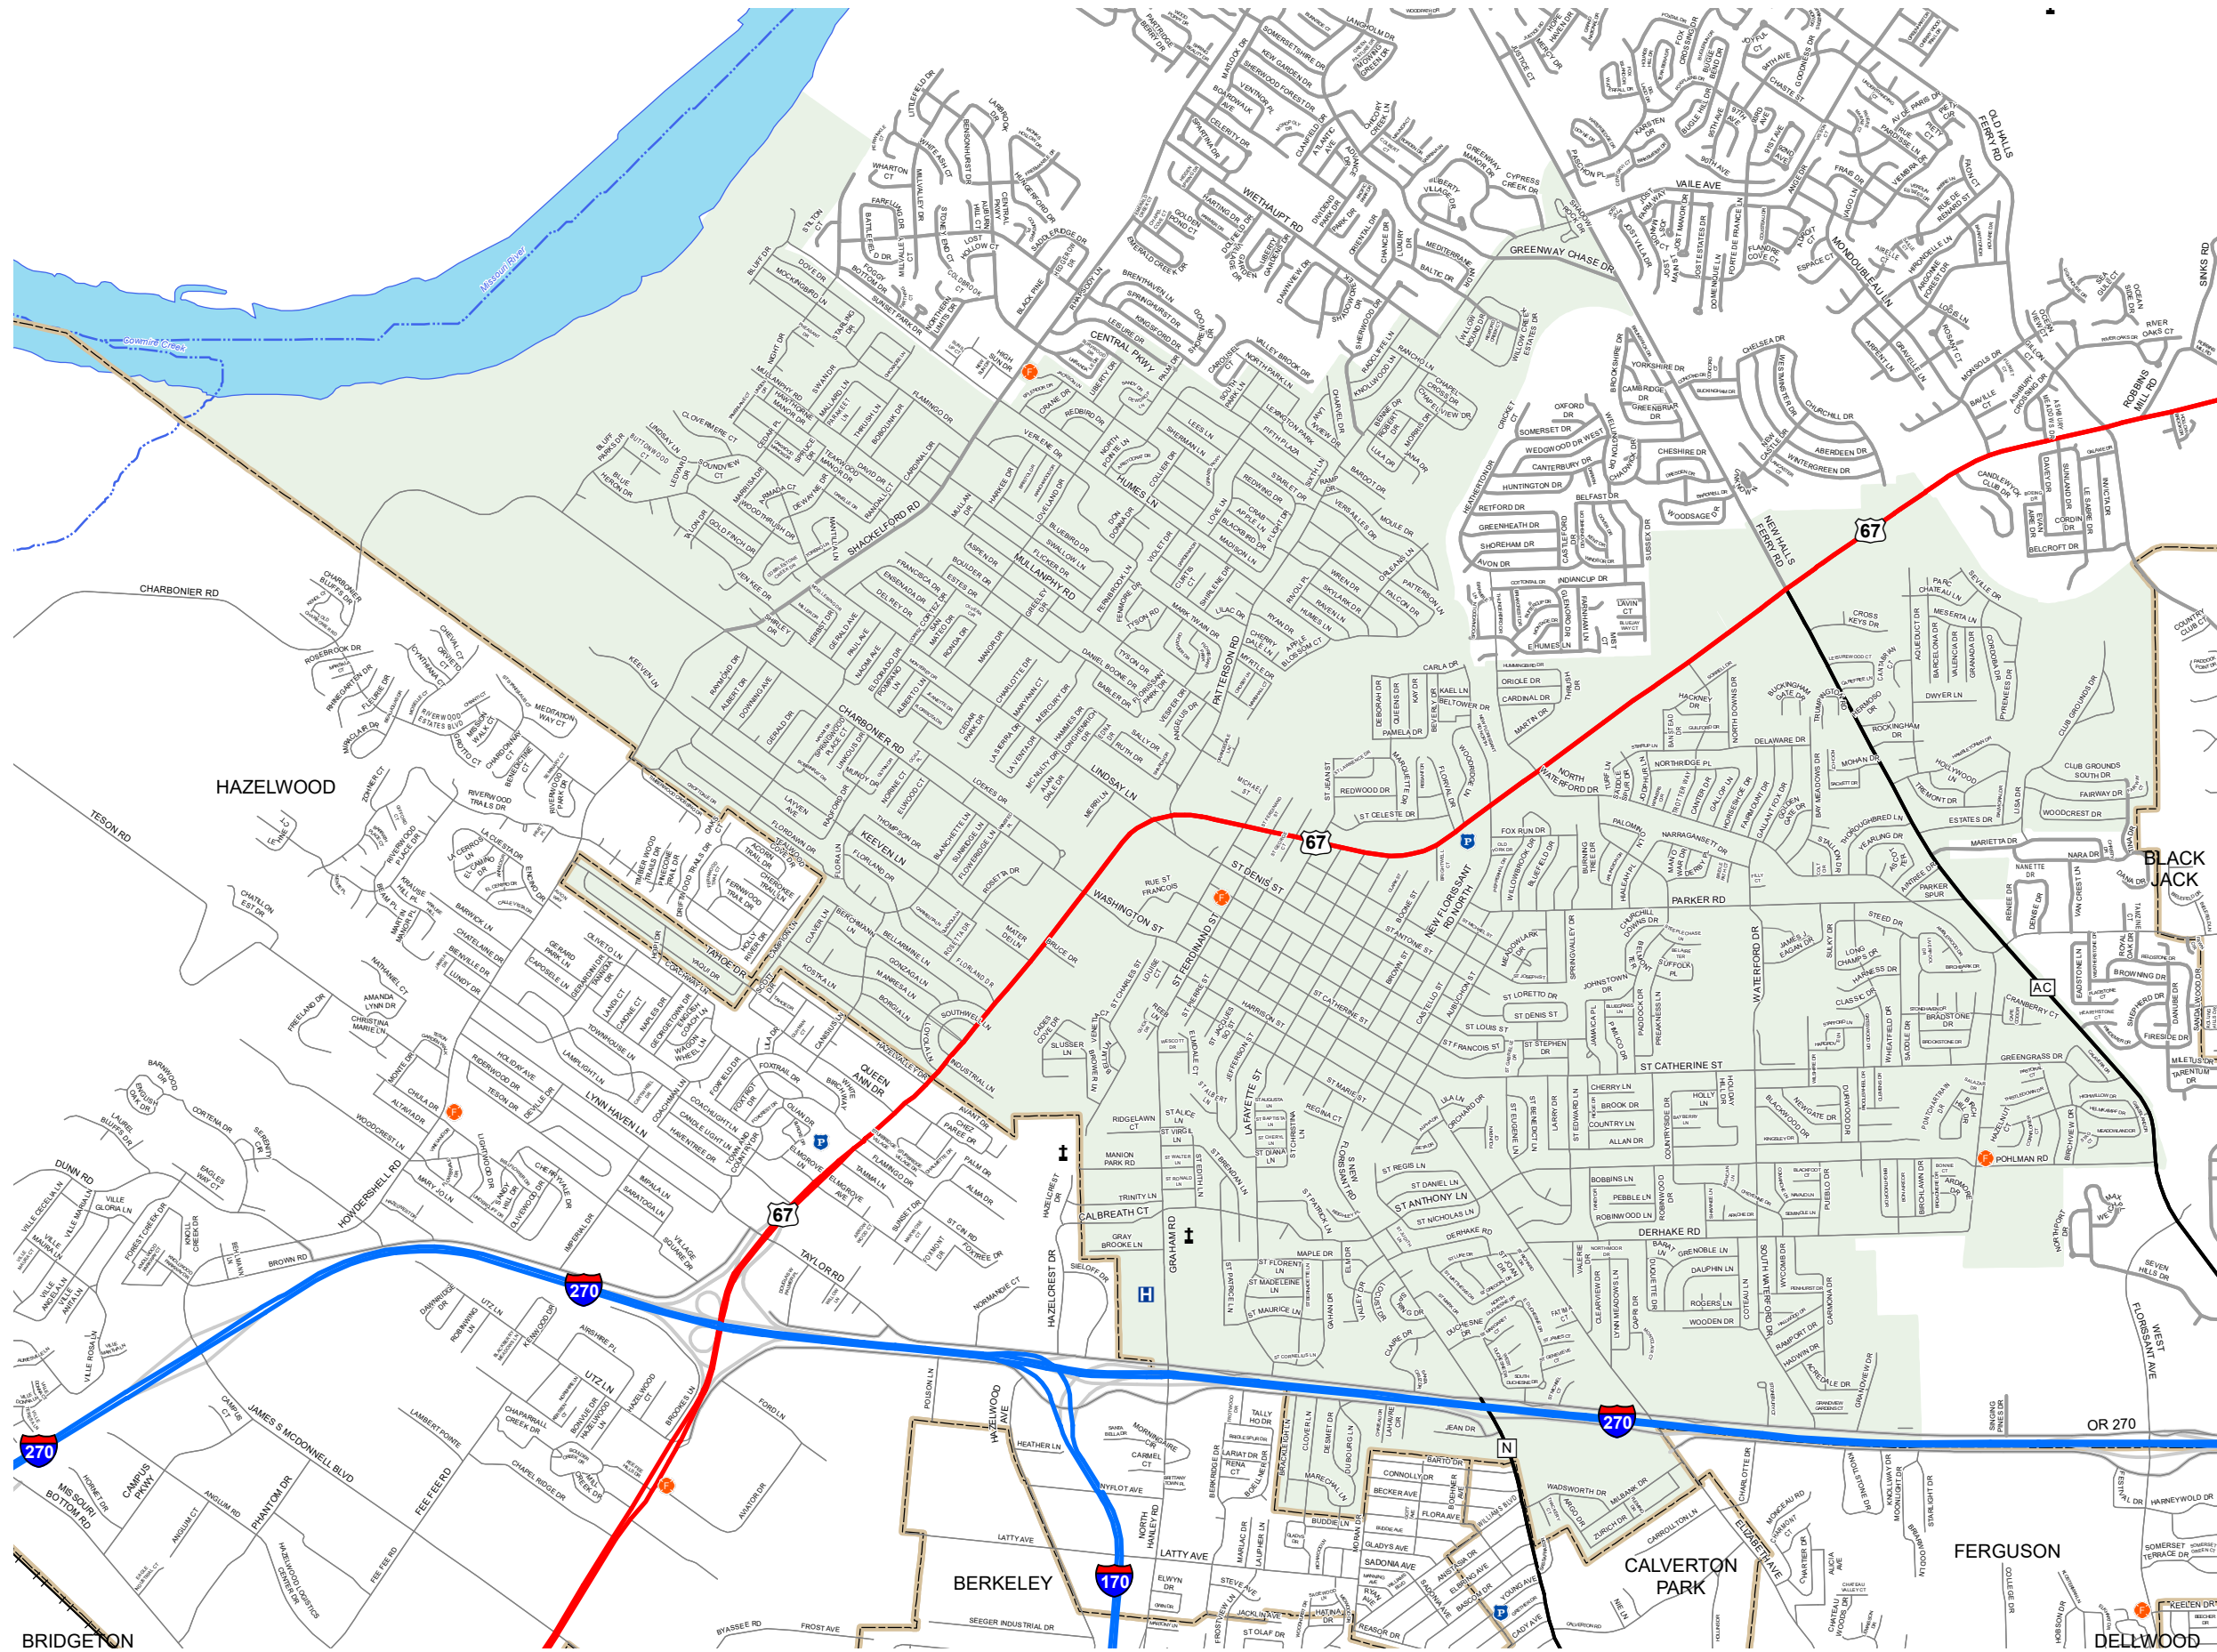

FLORISSANT

ST. LOUIS COUNTY

MISSOURI

ST. LOUIS DISTRICT

2021

- Legend**
- Interstate
 - Interstate Loop
 - US Route
 - Business Route
 - Missouri Route
 - Letter Route
 - County Road
 - Railroad
 - City Street
 - Other Routes
 - River or Stream
 - Lake or Large River
 - City Limits
 - Surrounding City Limits
 - County Boundary
 - Metrolink Lines
 - Fire Department
 - Local Law Enforcement
 - MSHP Office
 - Missouri State Capitol
 - County Courthouse
 - Hospitals
 - MoDOT Office
 - MoDOT Maintenance Building
 - Cemeteries
 - Public Airports
 - Amtrak Stations
 - Metrolink Stations