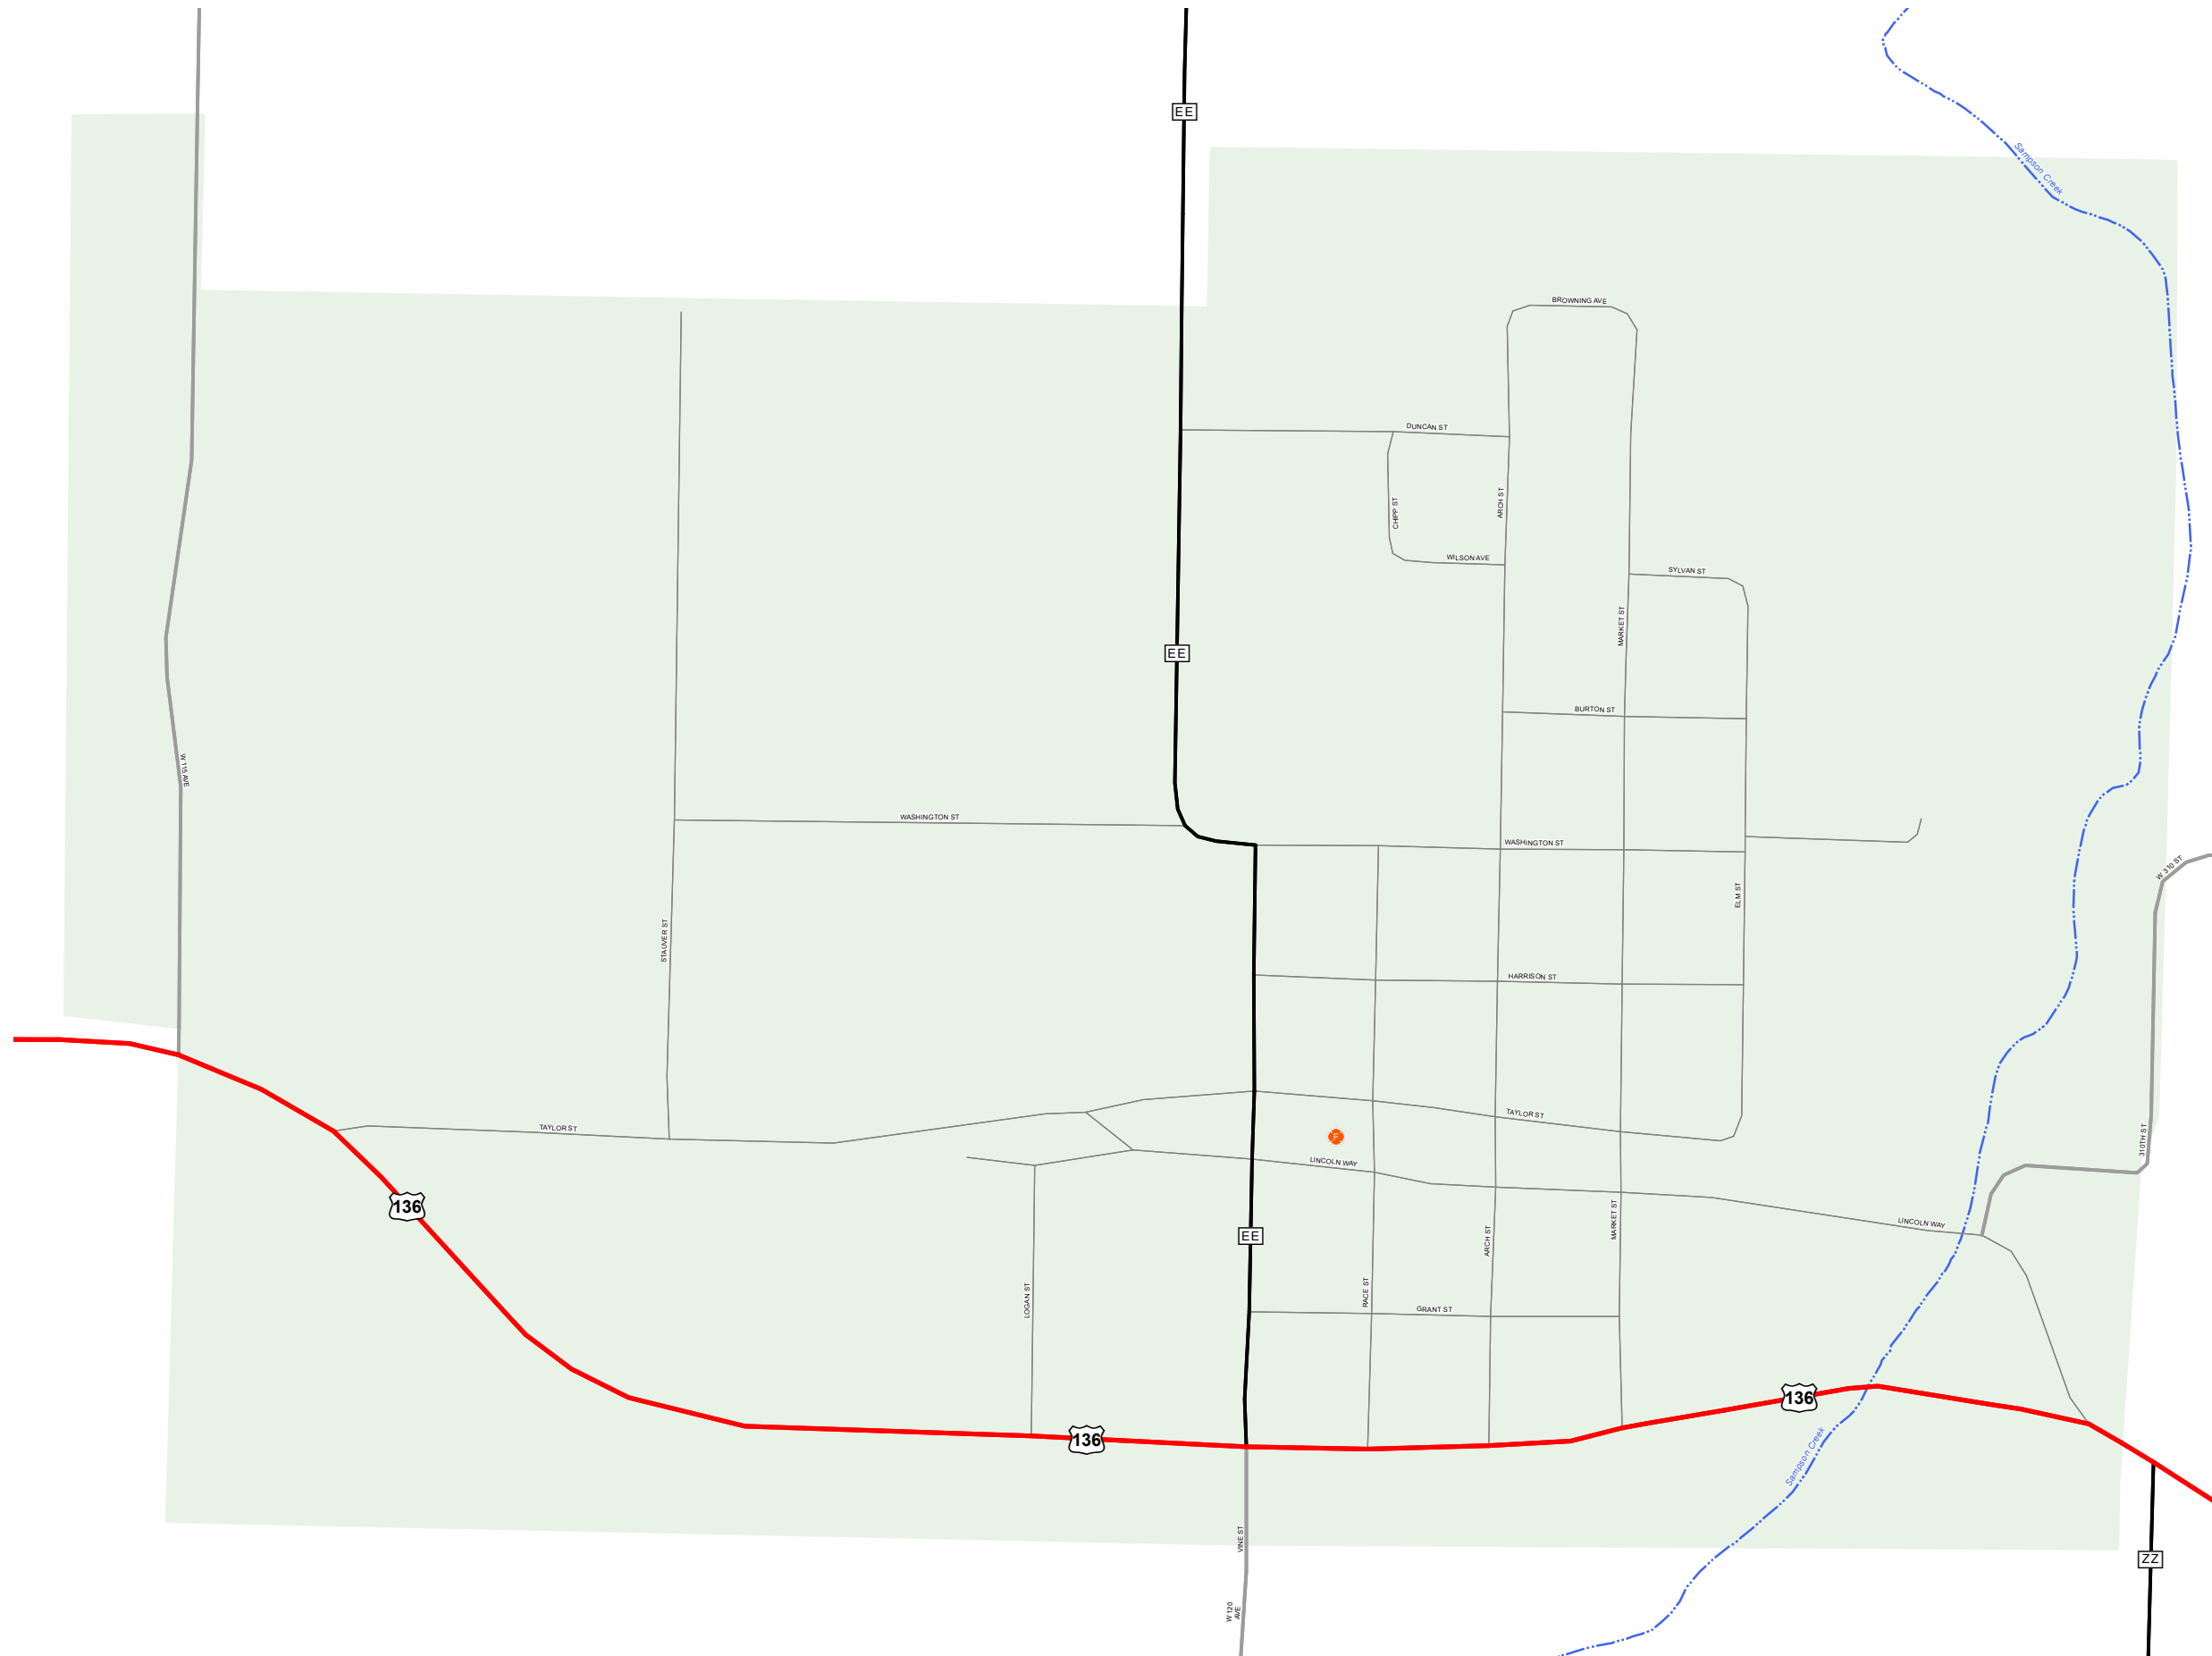

NEW HAMPTON

HARRISON COUNTY

MISSOURI

NORTHWEST DISTRICT

2021

Legend

- Interstate
- Interstate Loop
- US Route
- Business Route
- Missouri Route
- Letter Route
- County Road
- Railroad
- City Street
- Other Routes
- River or Stream
- Lake or Large River
- City Limits
- Surrounding City Limits
- County Boundary
- Metrolink Lines
- Fire Department
- Local Law Enforcement
- MSHP Office
- Missouri State Capitol
- County Courthouse
- Hospitals
- MoDOT Office
- MoDOT Maintenance Building
- Cemeteries
- Public Airports
- Amtrak Stations
- Metrolink Stations