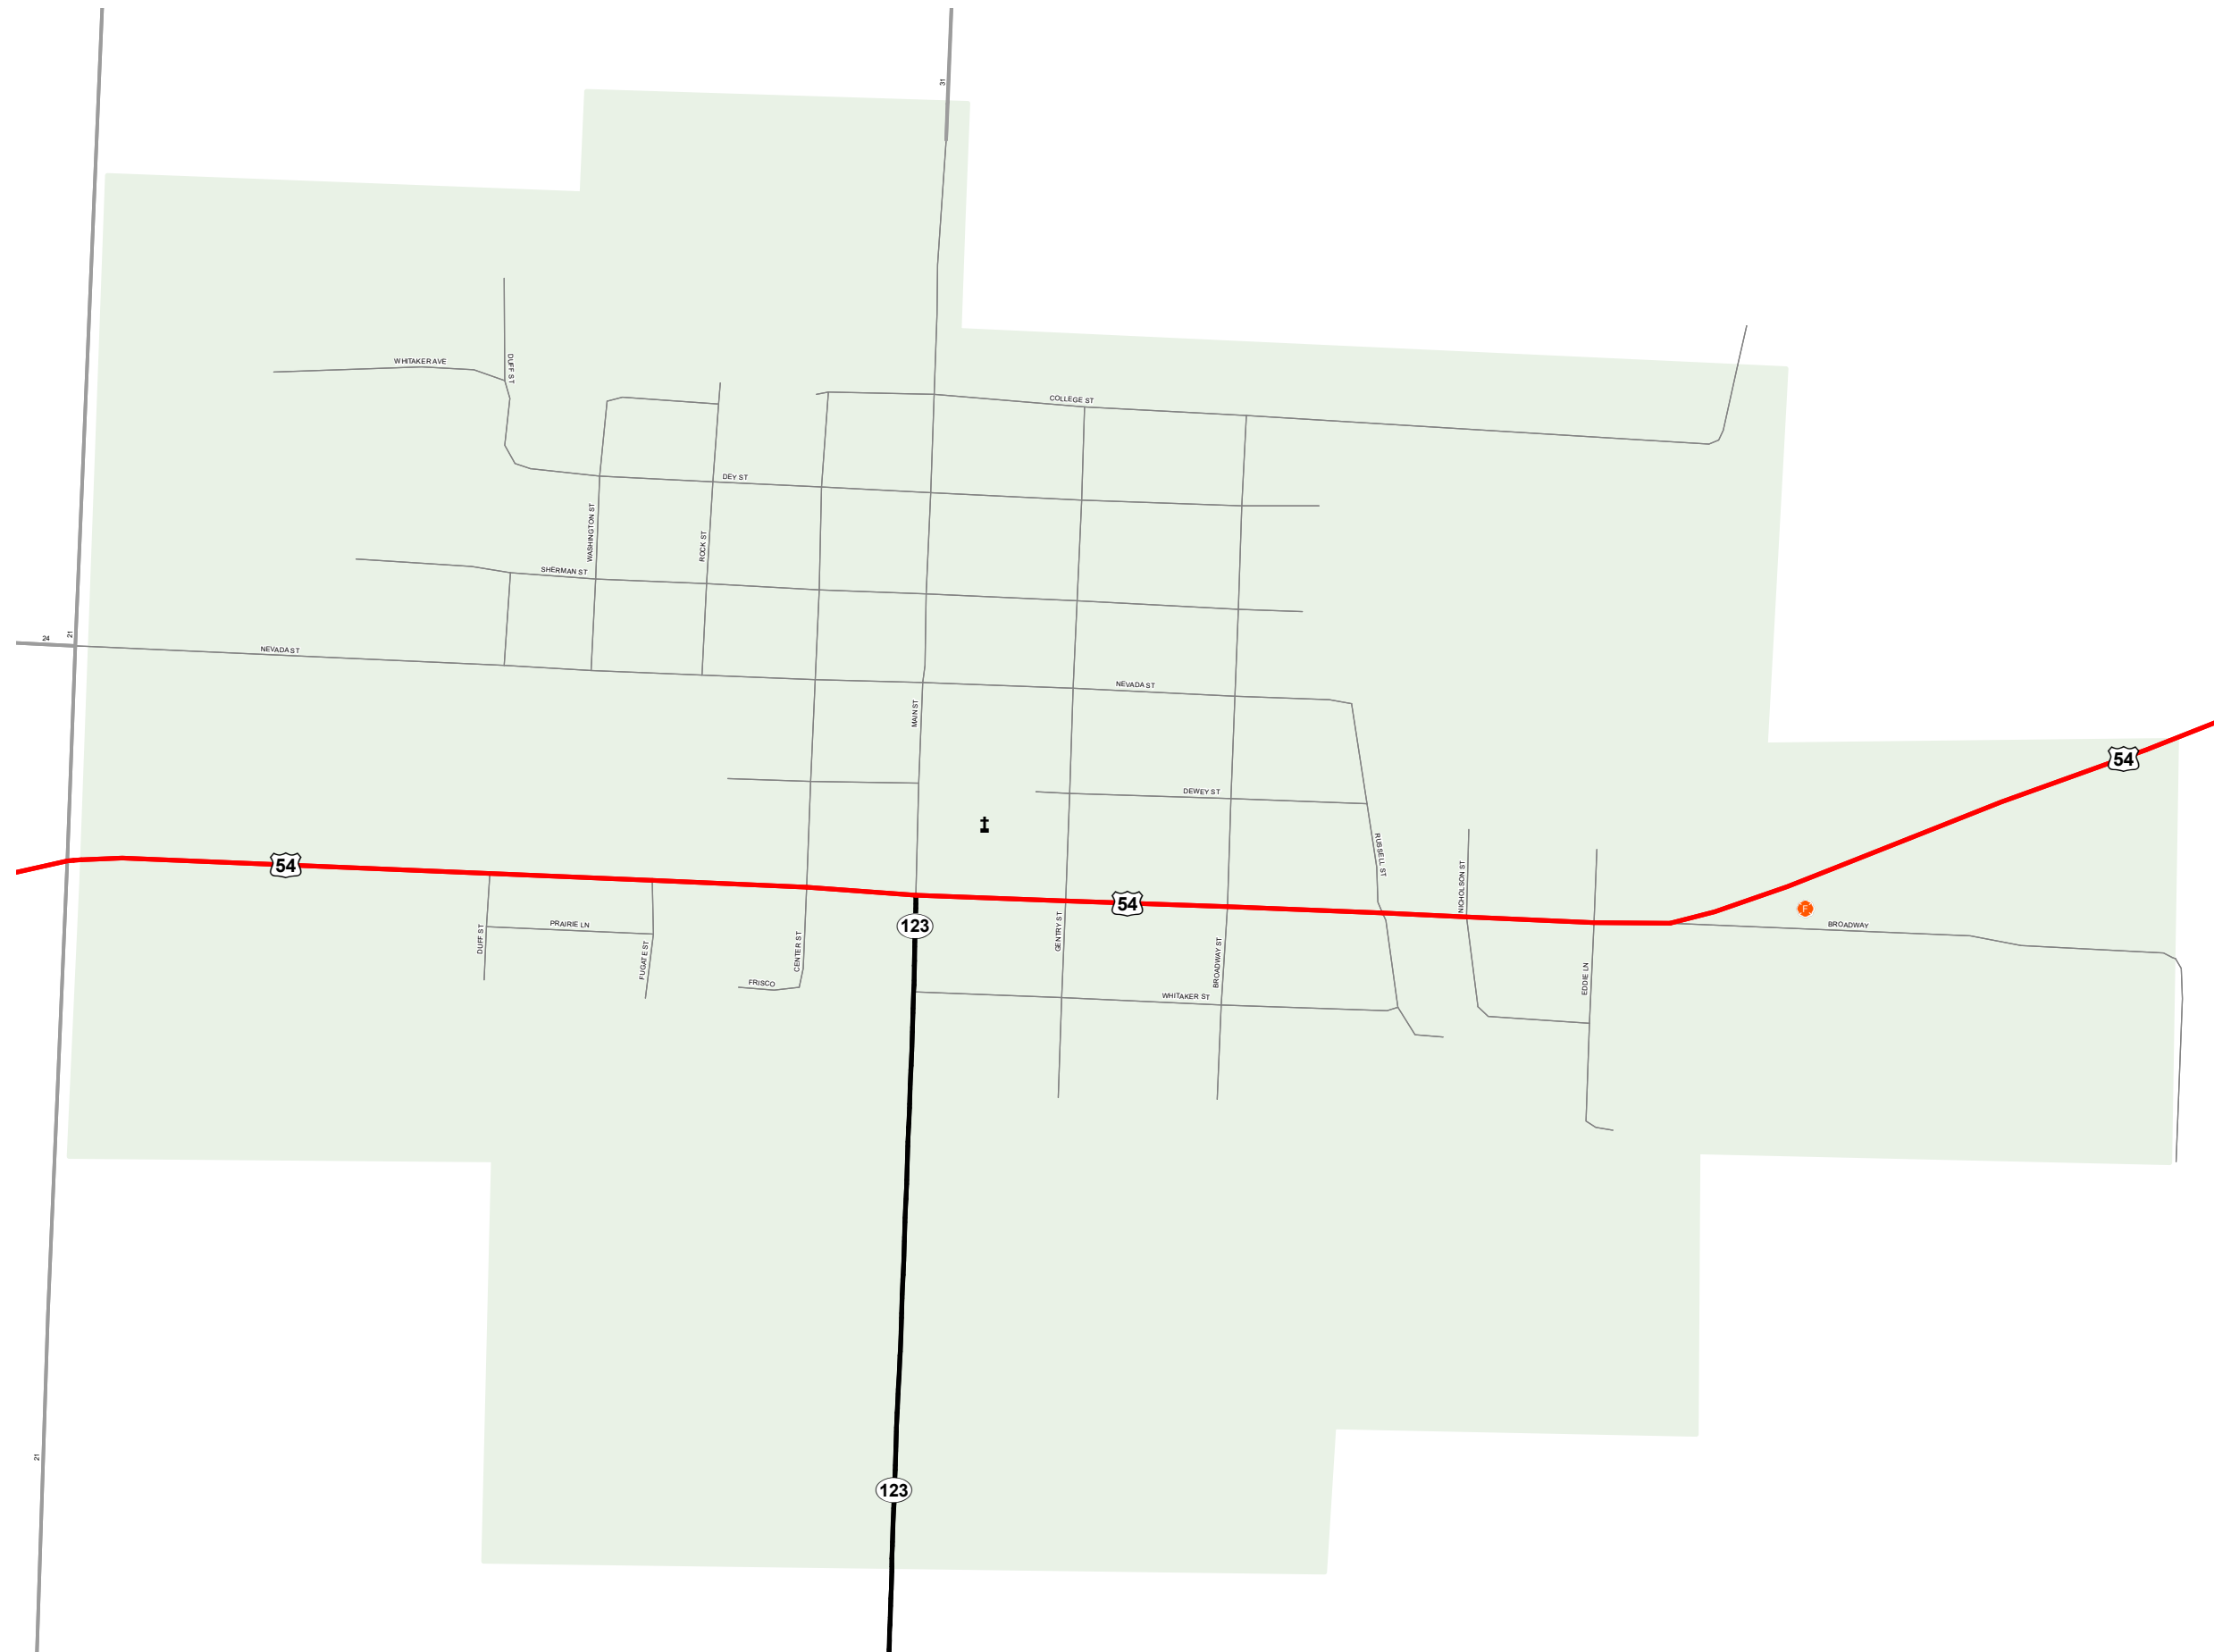

WEAUBLEAU

HICKORY COUNTY

MISSOURI

SOUTHWEST DISTRICT

2021

Legend

- Interstate
- Interstate Loop
- US Route
- Business Route
- Missouri Route
- Letter Route
- County Road
- Railroad
- City Street
- Other Routes
- River or Stream
- Lake or Large River
- City Limits
- Surrounding City Limits
- County Boundary
- Metrolink Lines
- Fire Department
- Local Law Enforcement
- MSHP Office
- Missouri State Capitol
- County Courthouse
- Hospitals
- MoDOT Office
- MoDOT Maintenance Building
- Cemeteries
- Public Airports
- Amtrak Stations
- Metrolink Stations

MISSOURI DEPARTMENT OF TRANSPORTATION
TRANSPORTATION PLANNING
1-888-ASK-MODOT
WWW.MODOT.ORG
AUGUST 2021