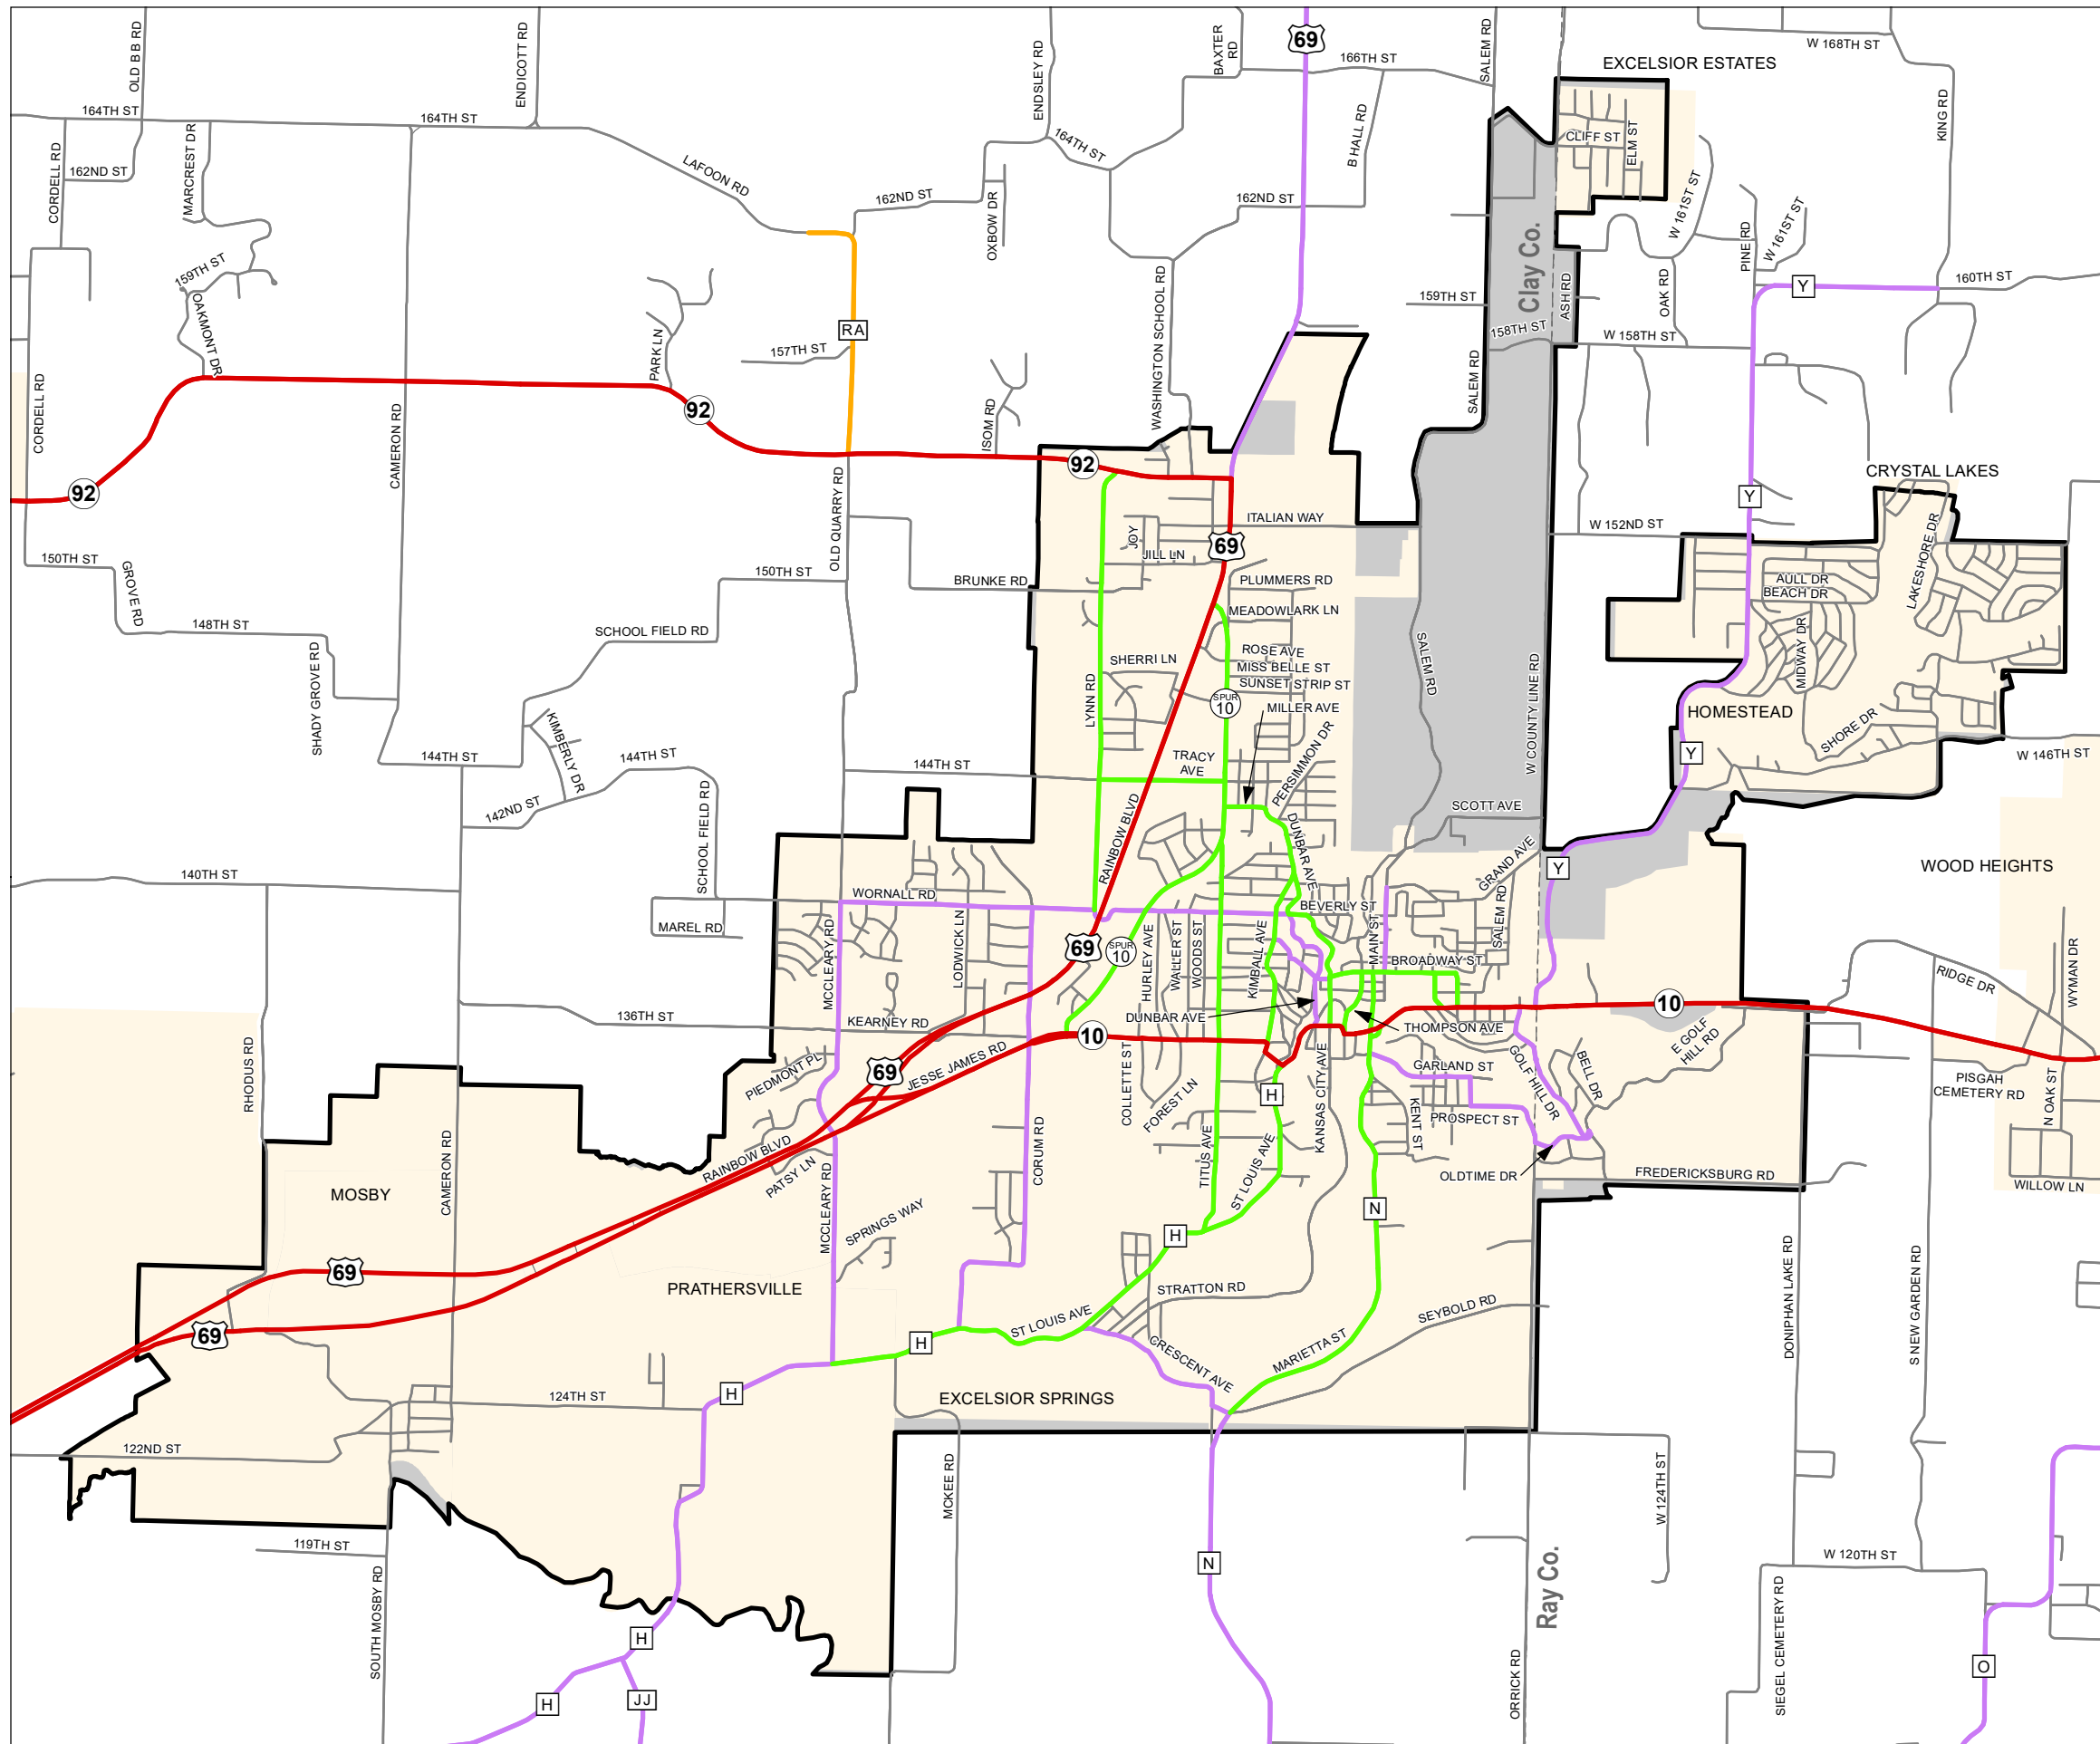

Functional Classification System

EXCELSIOR SPRINGS

Clay County
Ray County
Missouri

FUNCTIONAL CLASS

- Interstate —
- Other Freeway and Expressway —
- Other Principal Arterial —
- Minor Arterial —
- Major Collector —
- Minor Collector —
- Local —

CITY

URBAN AREA

Federal-Aid highways exclude local roads and rural minor collectors.

Transportation Planning

105 W. Capitol Ave.
Jefferson City, MO 65102
Phone (573) 526-5478
Fax (573) 526-8052

Approved January 10, 2024