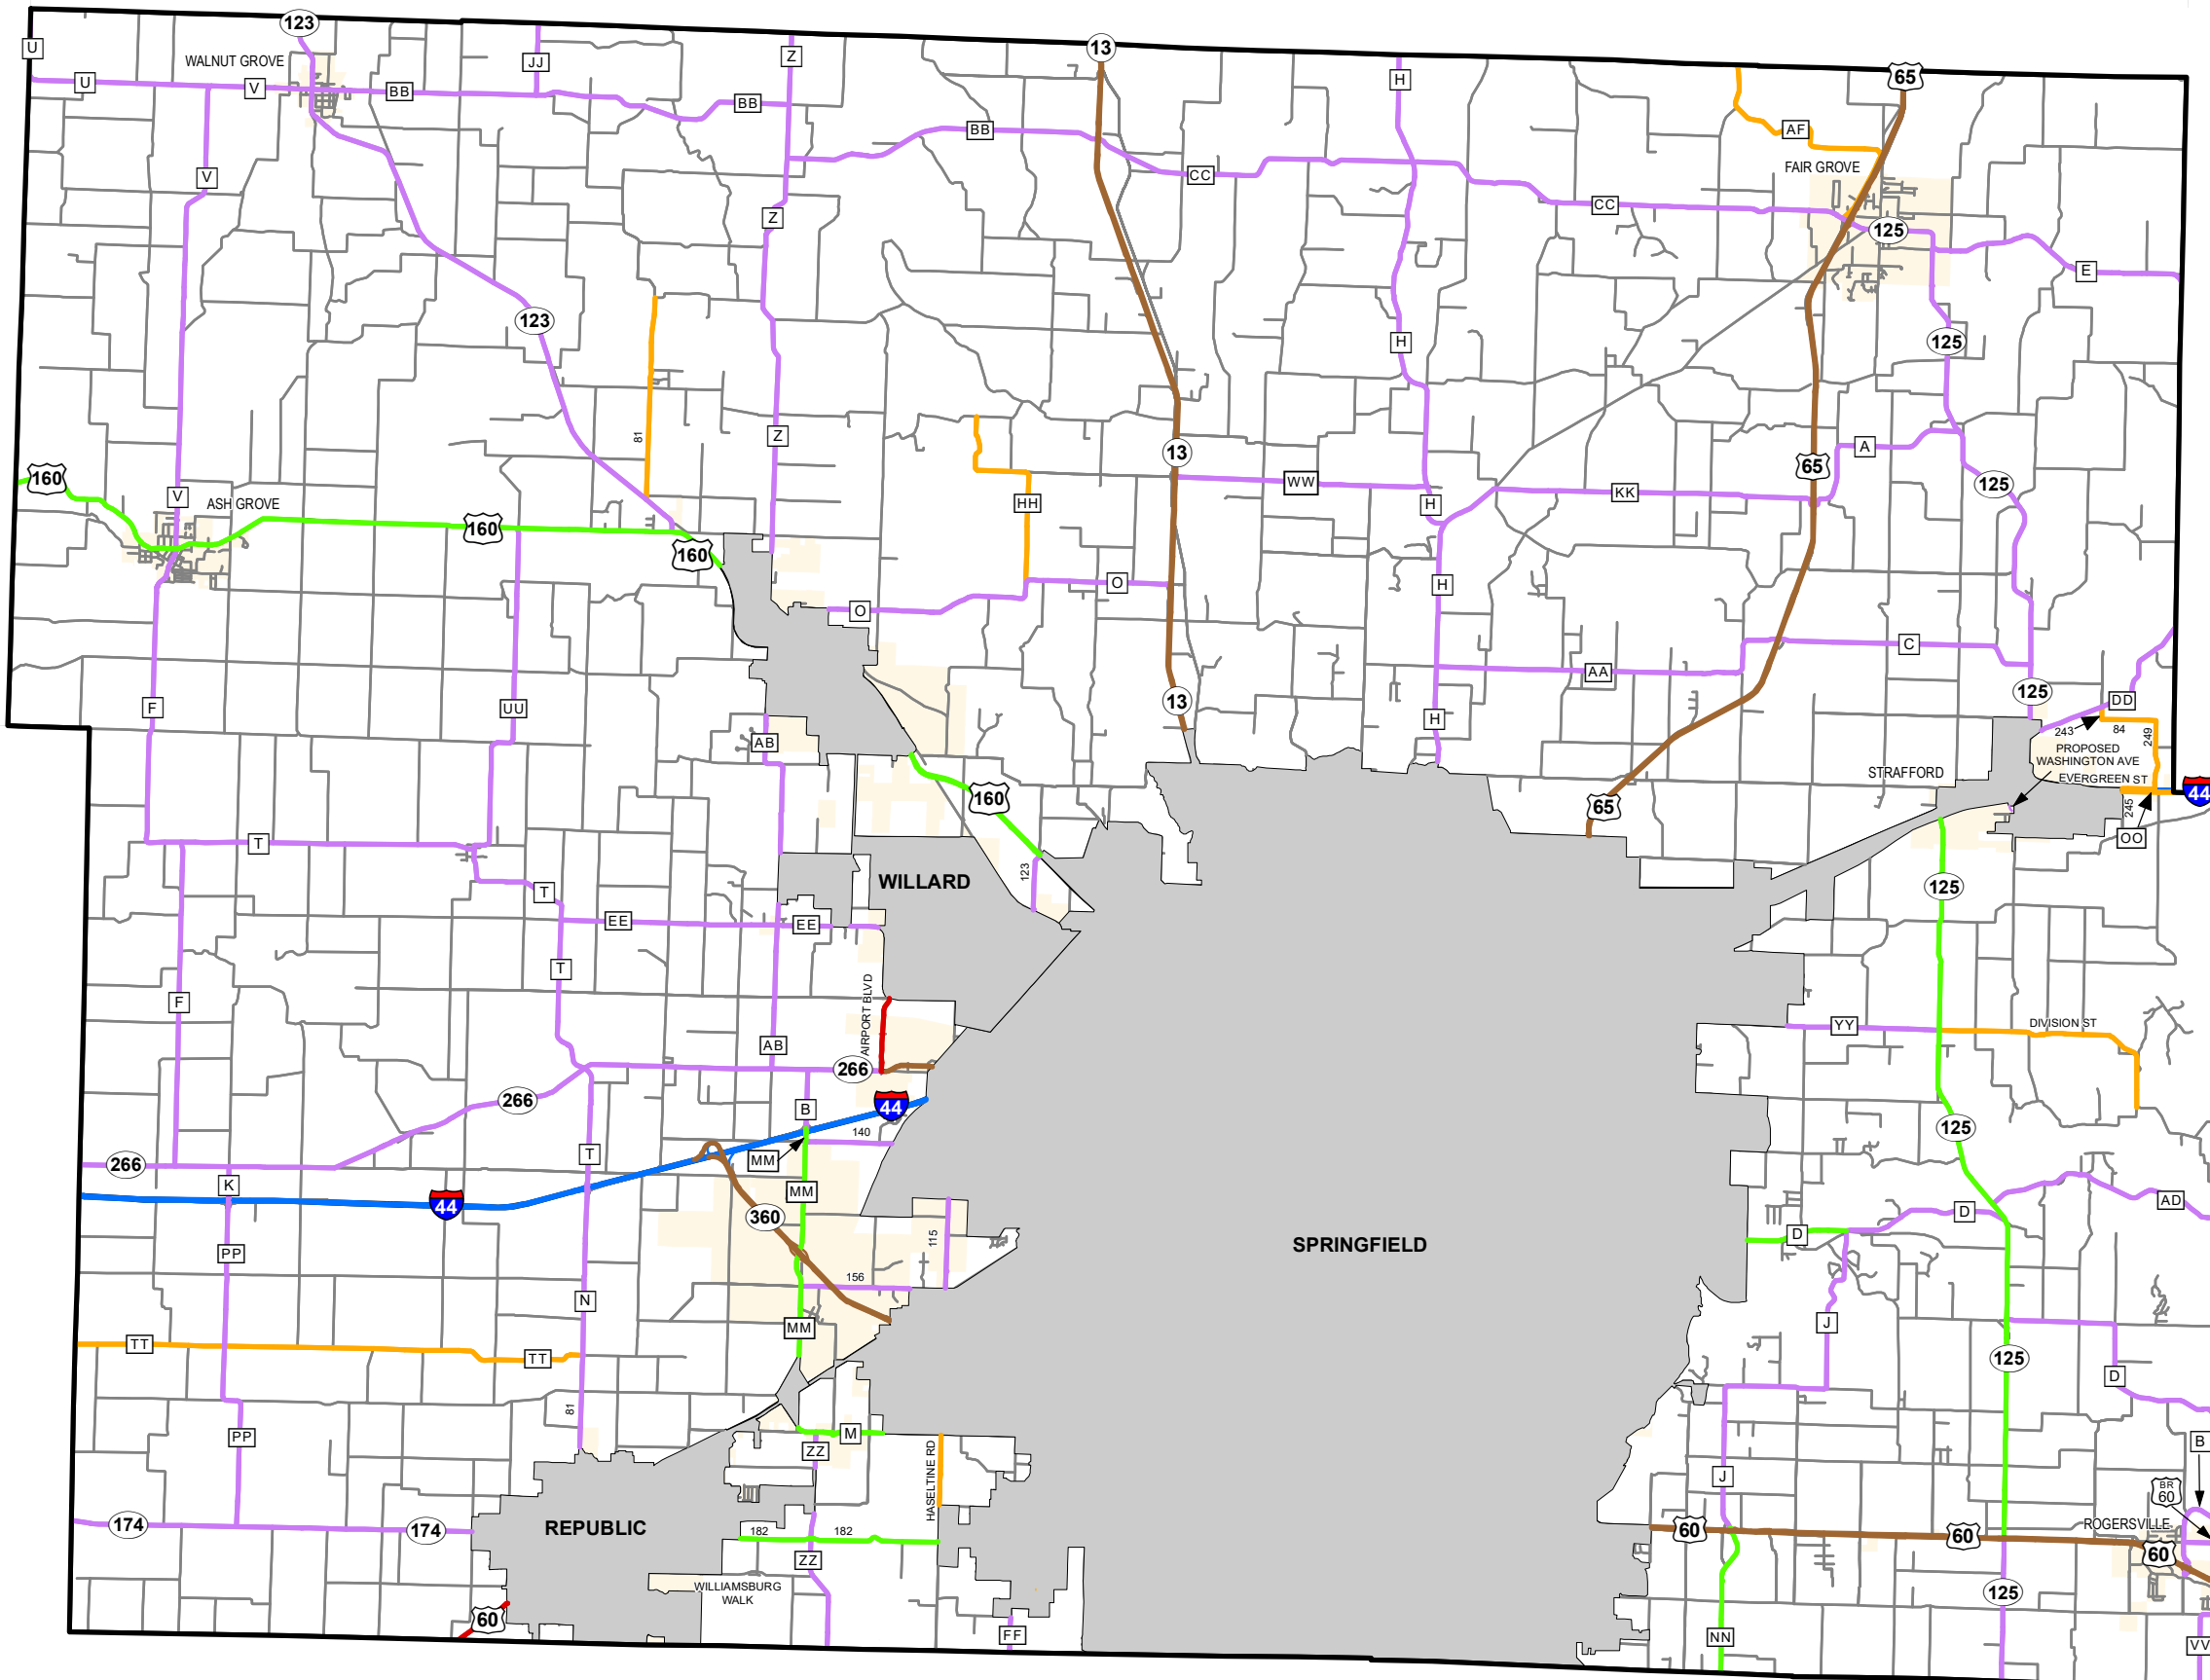

Rural Functional Classification

GREENE COUNTY

Missouri

FUNCTIONAL CLASS

- Interstate —
- Other Freeway and Expressway —
- Other Principal Arterial —
- Minor Arterial —
- Major Collector —
- Minor Collector —
- Local —

CITY

URBAN AREA

Federal-Aid highways exclude local roads and rural minor collectors.

Transportation Planning
 105 W. Capitol Ave.
 Jefferson City, MO 65102
 Phone (573) 526-5478
 Fax (573) 526-8052

Approved January 10, 2024