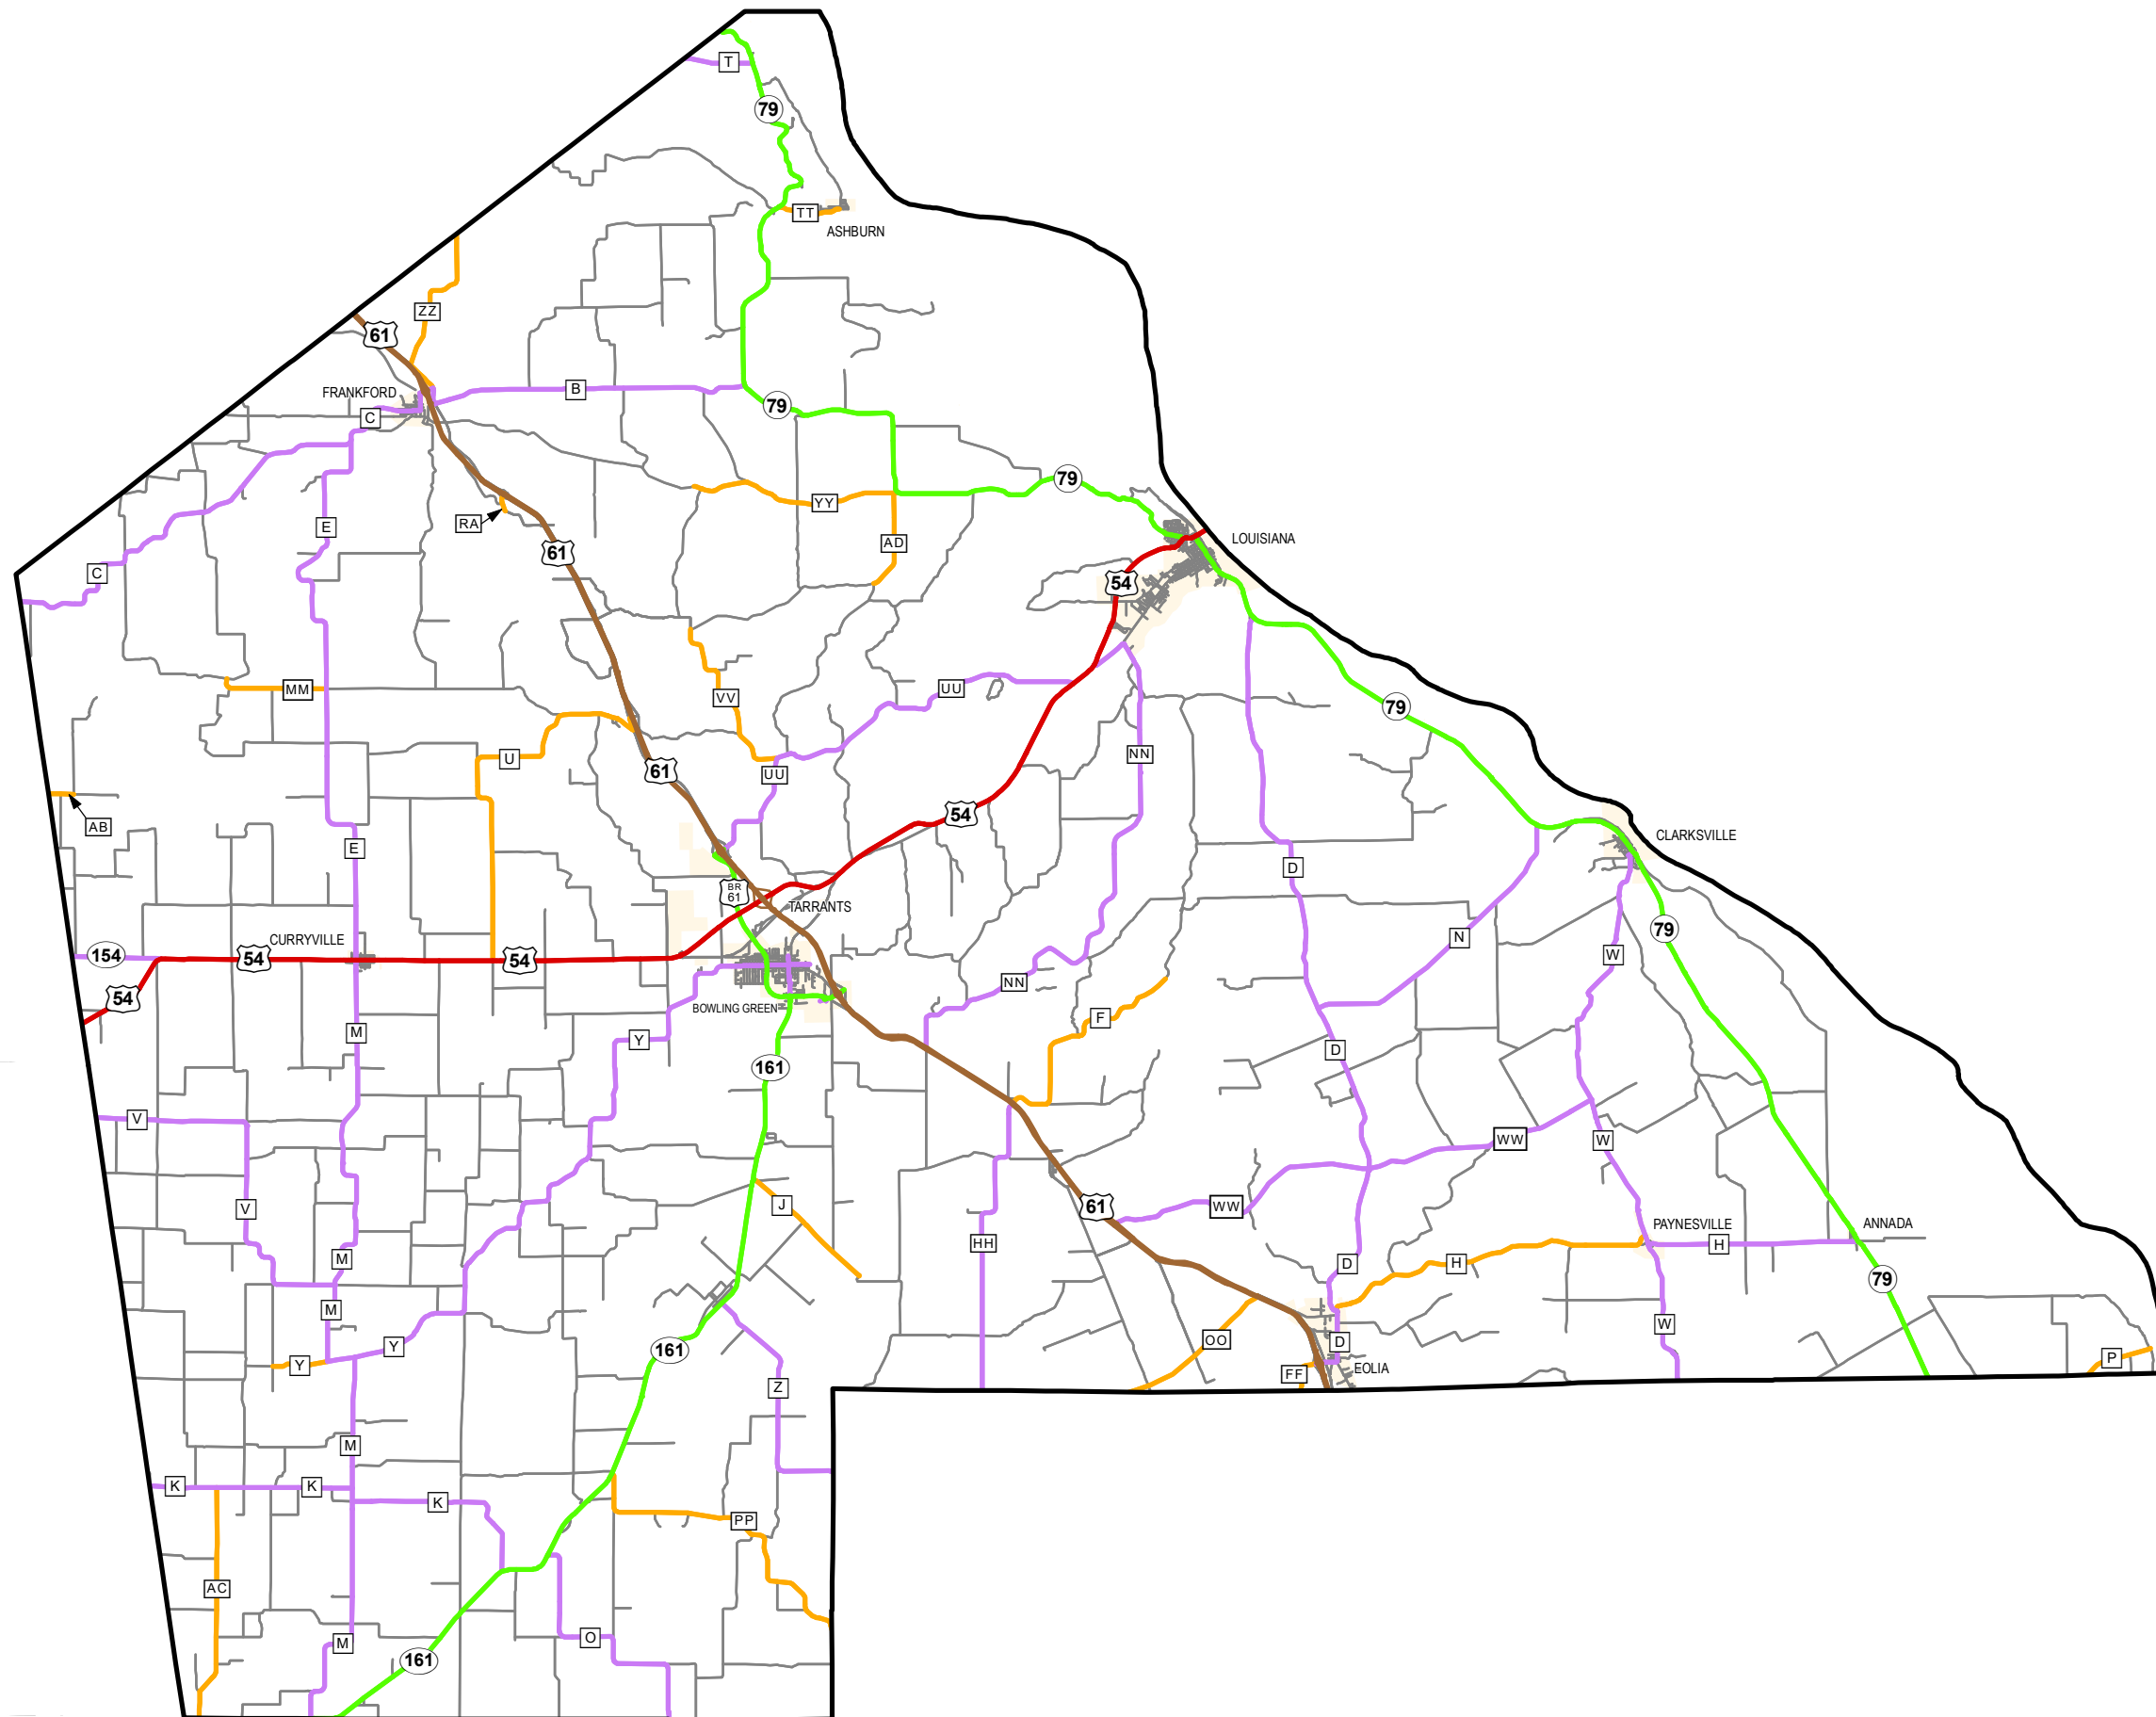

Rural Functional Classification

PIKE COUNTY

Missouri

FUNCTIONAL CLASS

- Interstate —
- Other Freeway and Expressway —
- Other Principal Arterial —
- Minor Arterial —
- Major Collector —
- Minor Collector —
- Local —

CITY

URBAN AREA

Federal-Aid highways exclude local roads and rural minor collectors.

Transportation Planning

105 W. Capitol Ave.
 Jefferson City, MO 65102
 Phone (573) 526-5478
 Fax (573) 526-8052

Approved January 10, 2024