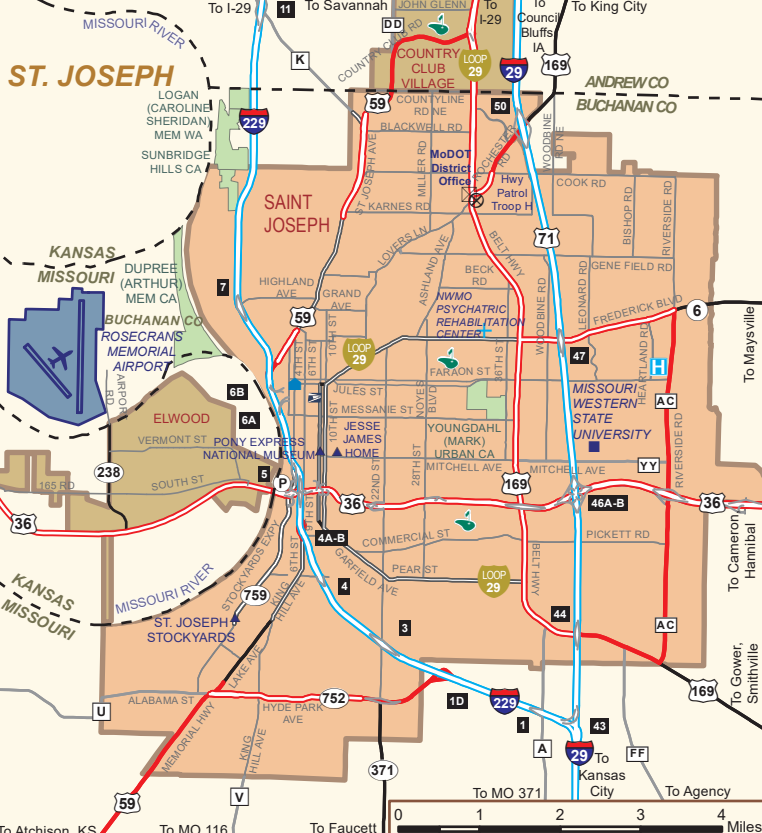

# ST. JOSEPH

To Atchison, KS      To MO 116      To Faucett      0 1 2 3 4 Miles