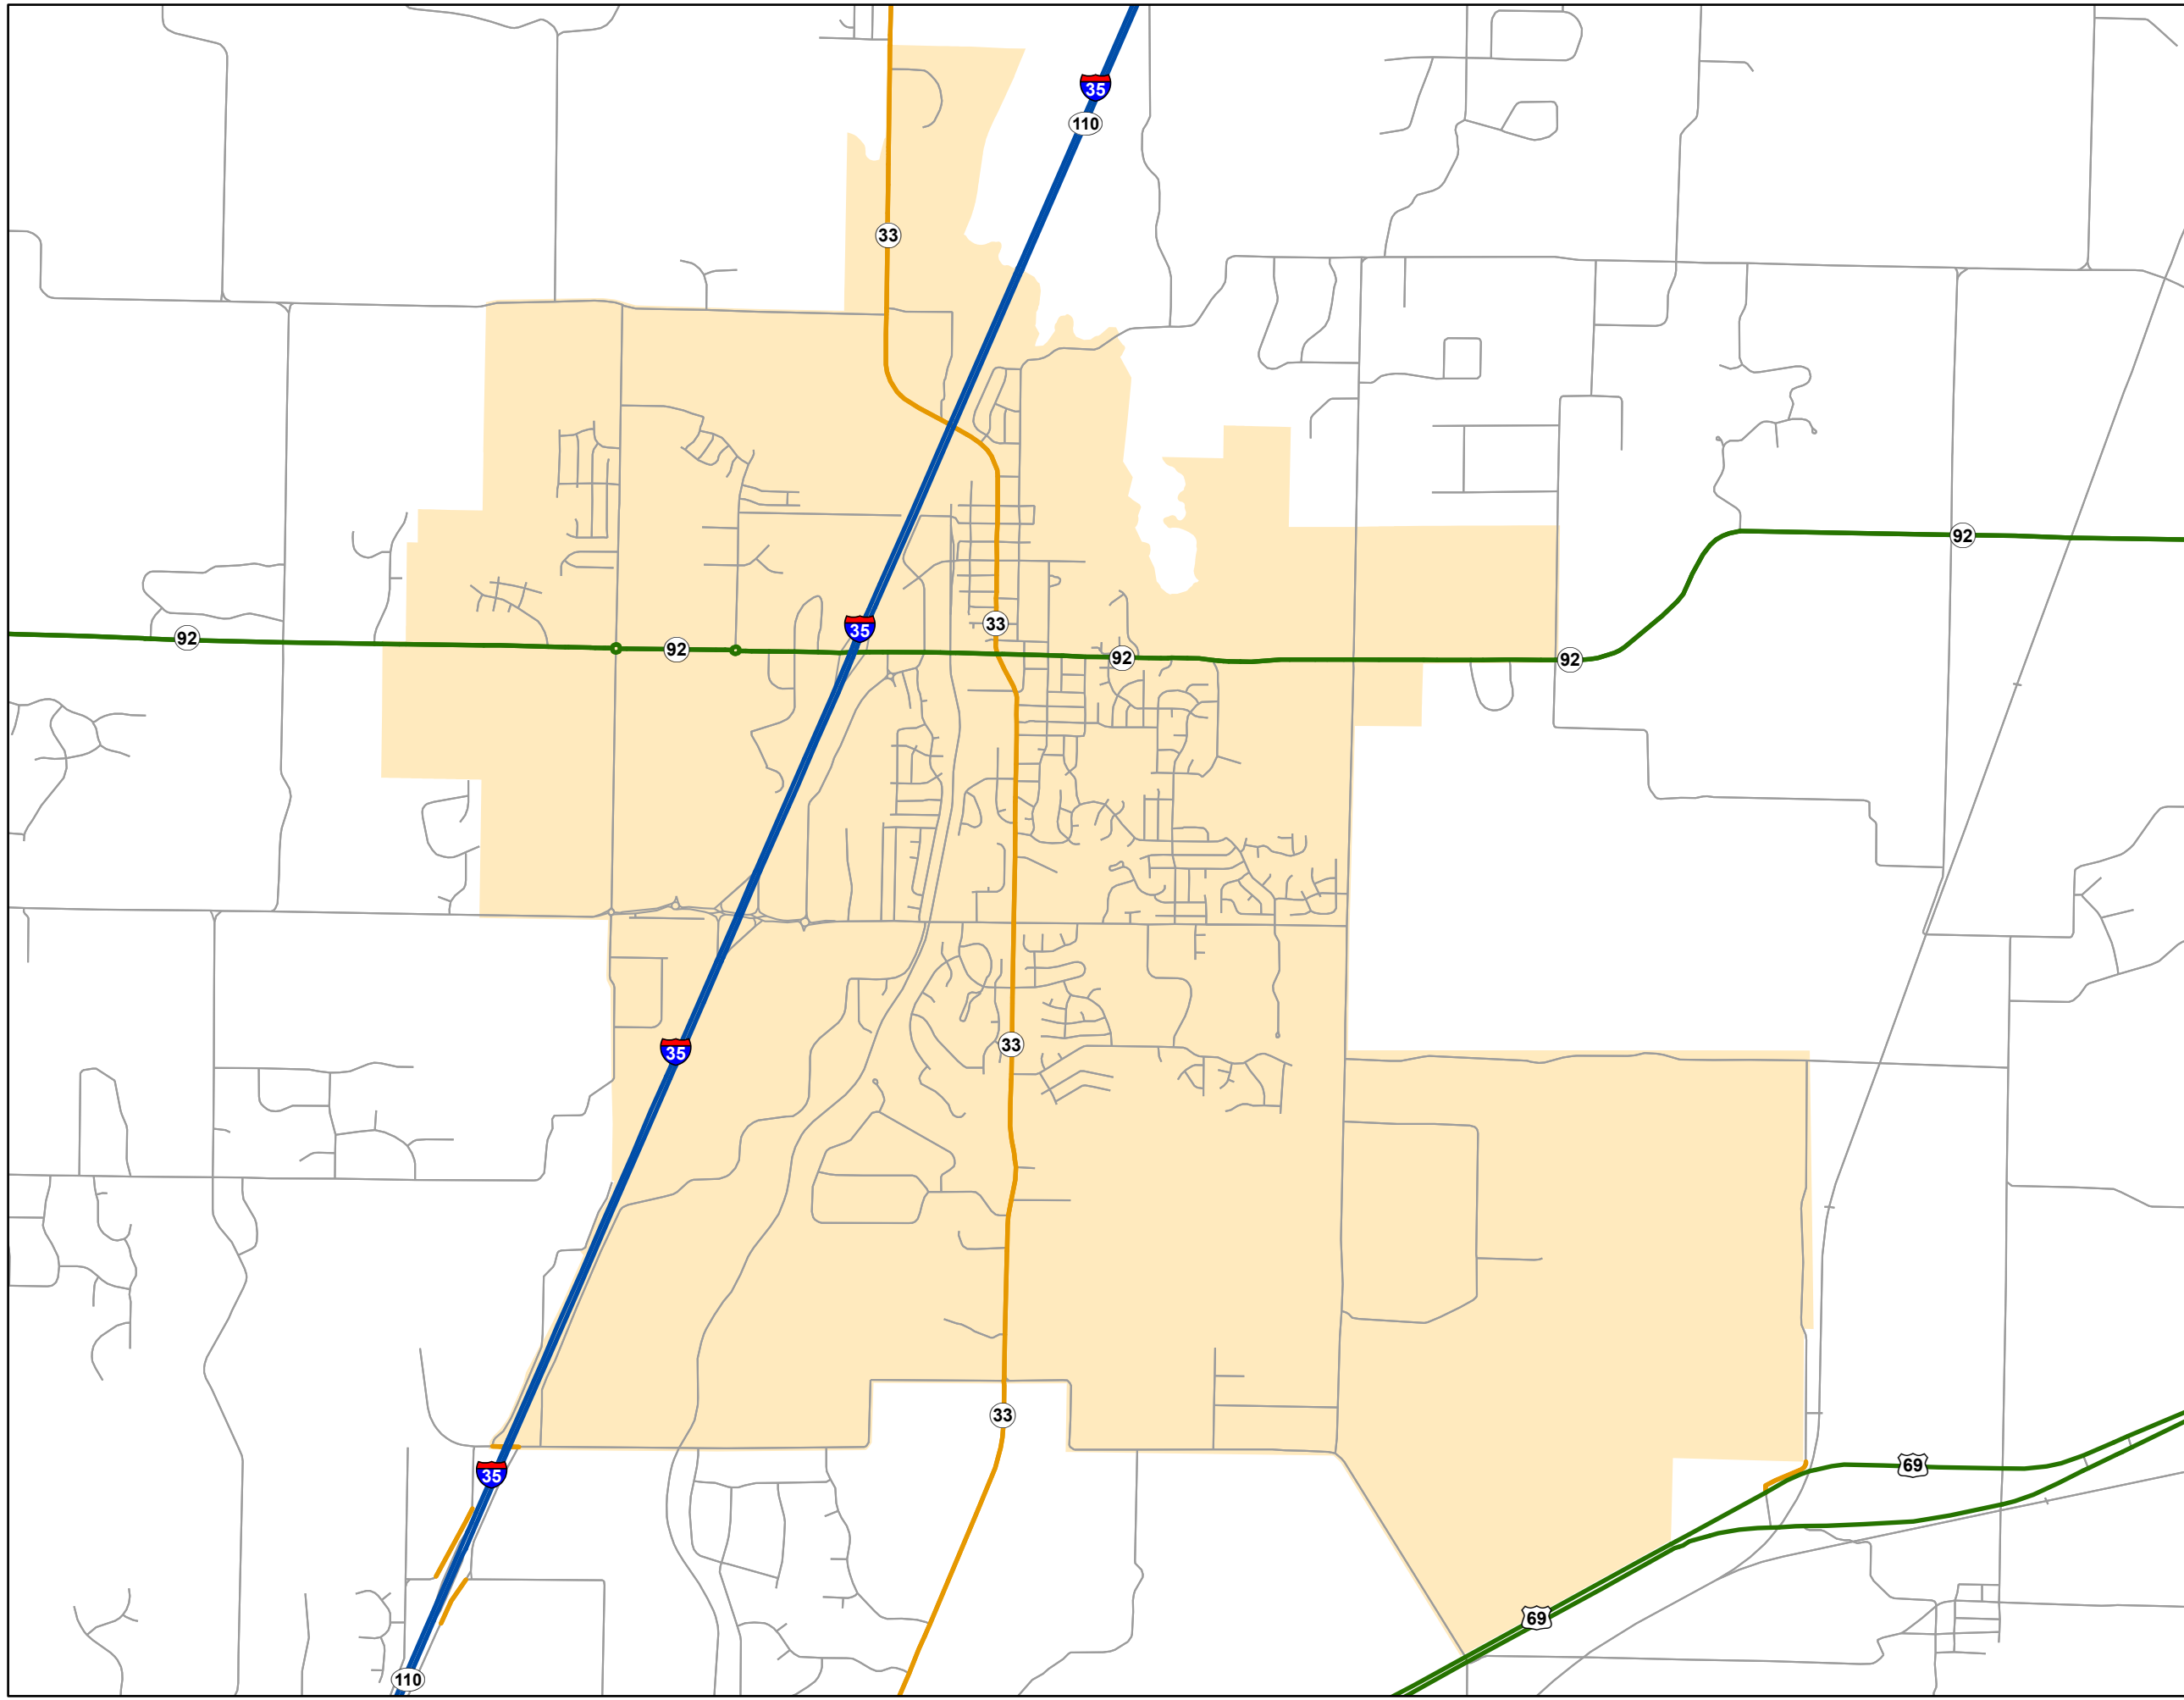

State System Urban Area

**KEARNEY
MISSOURI**

State System Class	Miles
Interstate	4.836
Primary	4.446
Supplementary	5.348
State Marked - NOS	
Other Roads	
Urban Area	

105 W. Capitol Ave.
Jefferson City, MO 65102
Phone (573) 526-5478
Fax (573) 526-8052